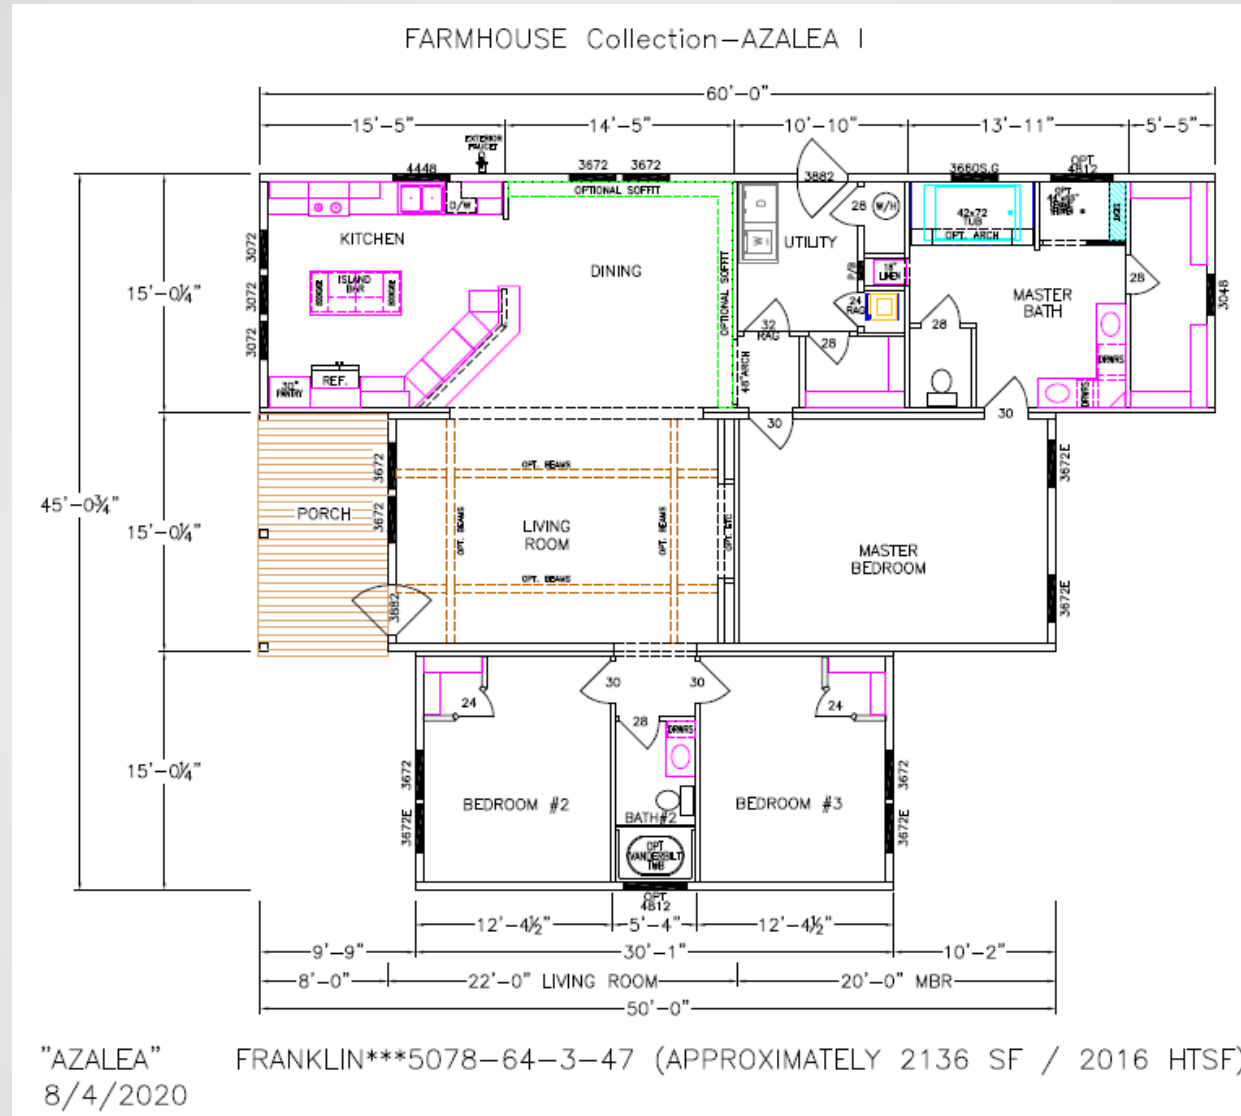

## Farmhouse Collection – Azalea I

*Due to continuous product improvement, specifications and finish options are subject to change without notice. The square footage and other dimensions are approximate. Renderings are often shown with optional features and upgrades that can be added at additional cost.*

# Farmhouse Collection - Azalea I

5078-64-3-47 3BR/2BA 2136 TSF / 2016 HSF

Due to continuous product improvement, specifications and finish options are subject to change without notice. The square footage and other dimensions are approximate. Renderings are often shown with optional features and upgrades that can be added at additional cost.