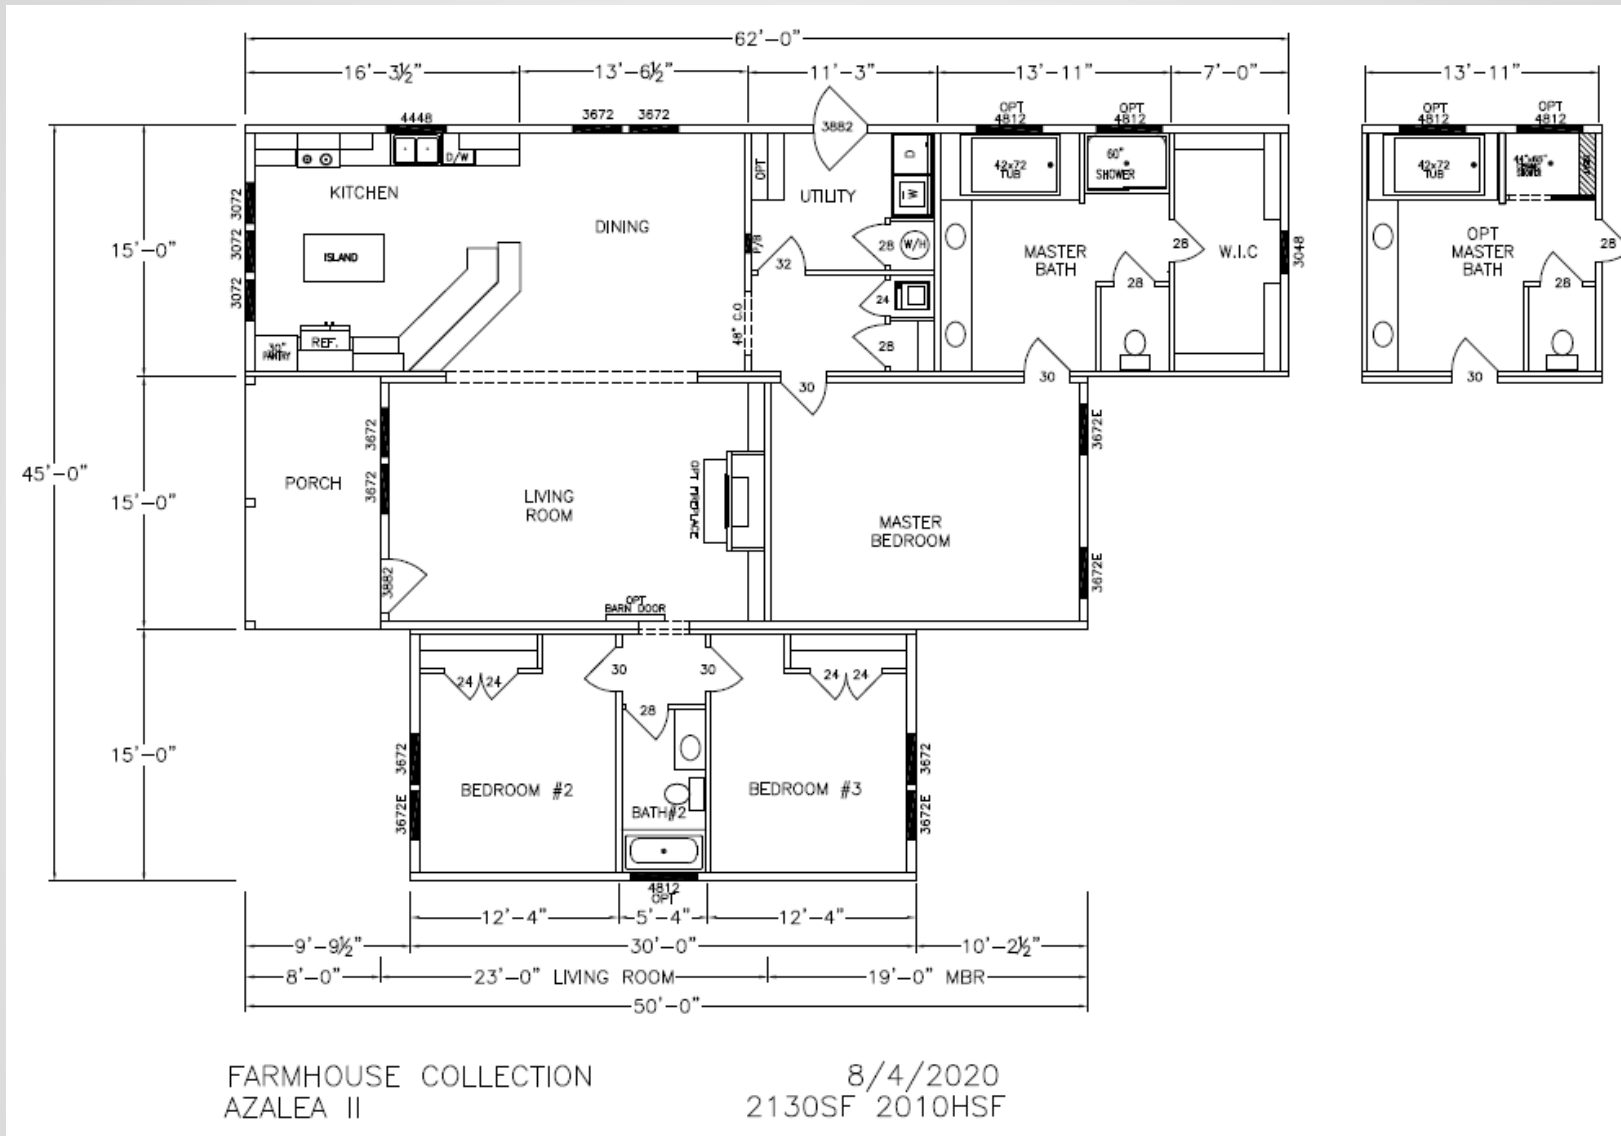

Farmhouse Collection – Azalea II

Due to continuous product improvement, specifications and finish options are subject to change without notice. The square footage and other dimensions are approximate. Renderings are often shown with optional features and upgrades that can be added at additional cost.

Farmhouse Collection - Azalea II

5120-66-3-47 3BR/2BA 2040 TSF / 1935 HSF

Due to continuous product improvement, specifications and finish options are subject to change without notice. The square footage and other dimensions are approximate. Renderings are often shown with optional features and upgrades that can be added at additional cost.