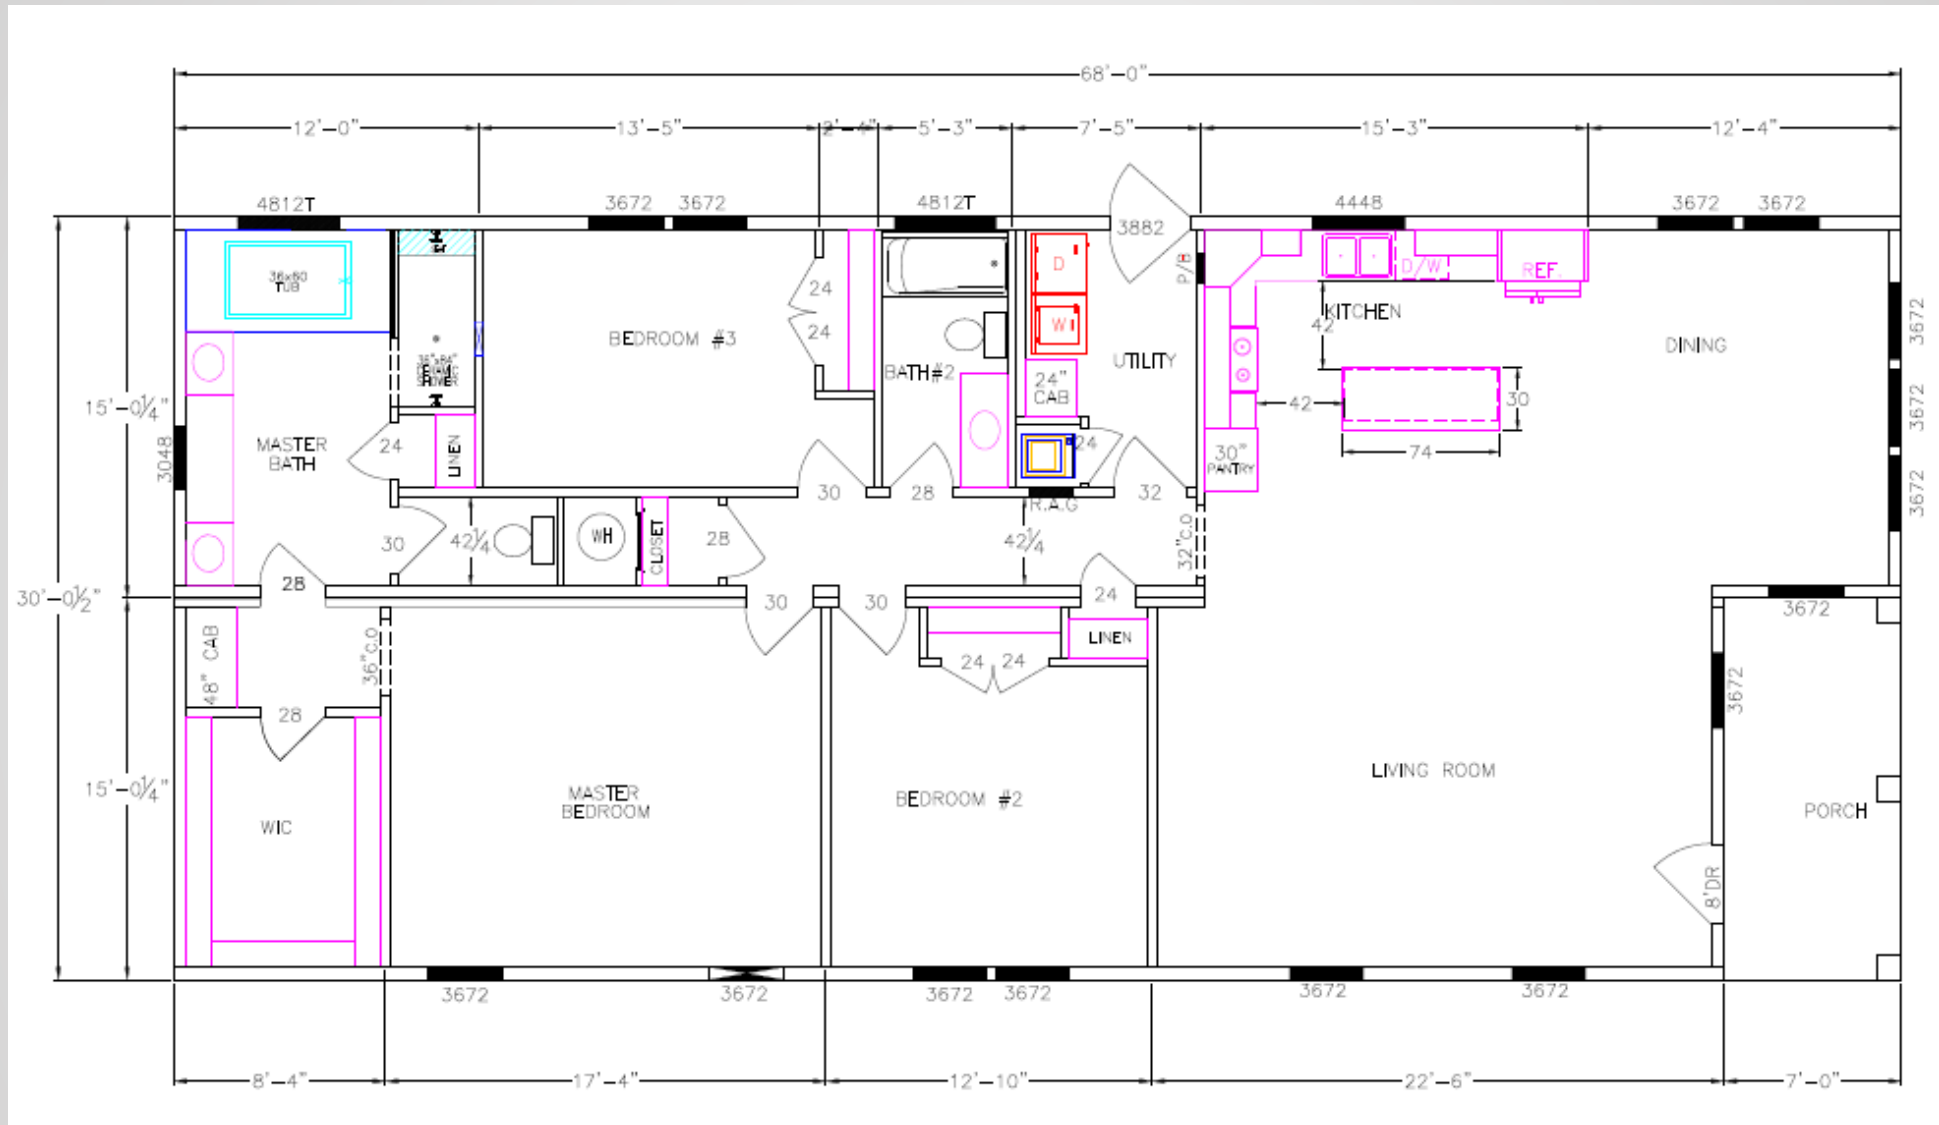

# Farmhouse Collection - Bradford

5119-72-3-32 3BR/2BA 2040 TSF / 1935 HSF

Due to continuous product improvement, specifications and finish options are subject to change without notice. The square footage and other dimensions are approximate. Renderings are often shown with optional features and upgrades that can be added at additional cost.

## Farmhouse Collection – Bradford

*Due to continuous product improvement, specifications and finish options are subject to change without notice. The square footage and other dimensions are approximate. Renderings are often shown with optional features and upgrades that can be added at additional cost.*