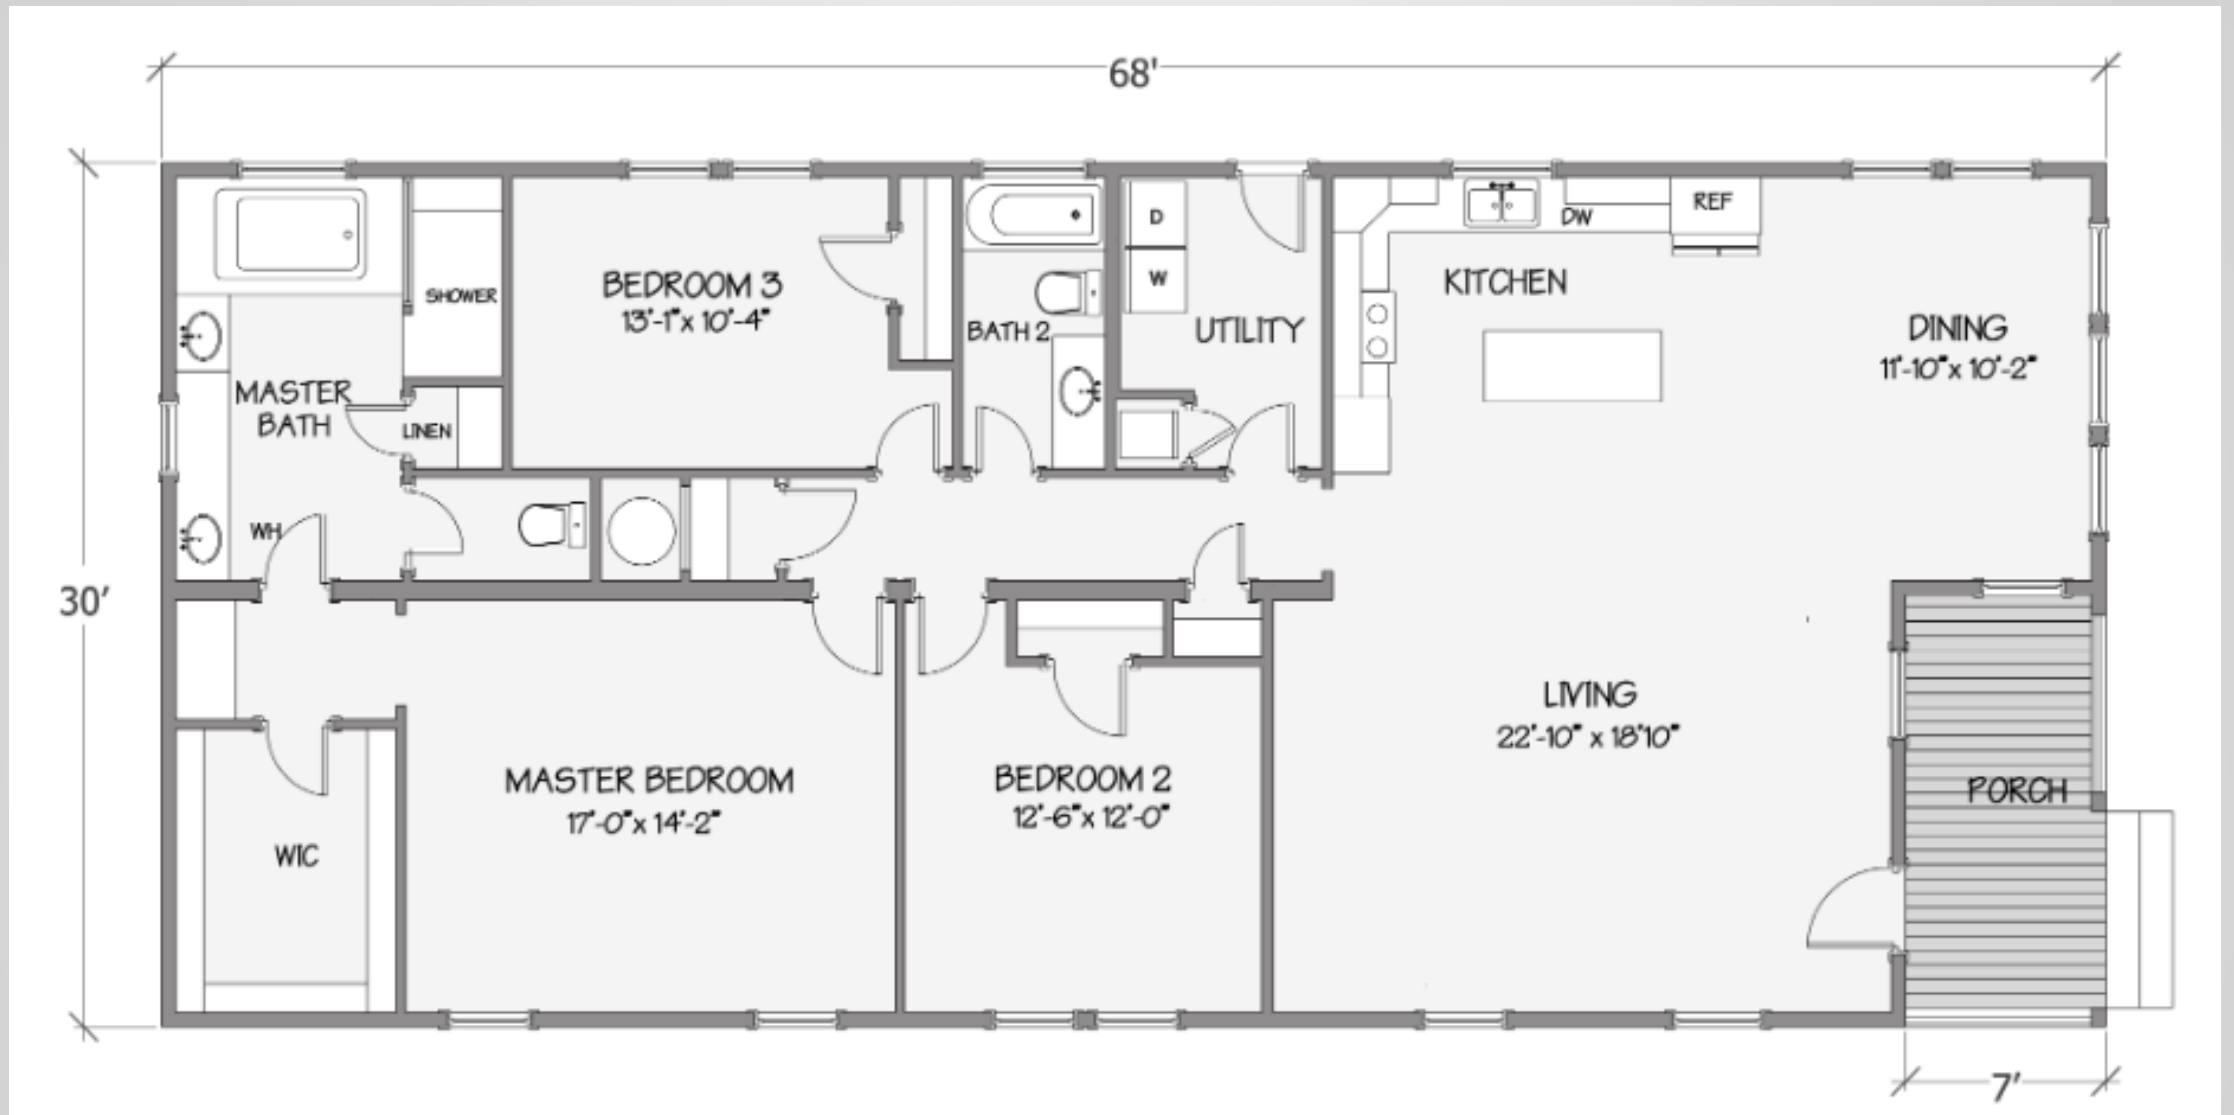

# Farmhouse Collection - Bradford

5119-72-3-32 3BR/2BA 2040 TSF / 1935 HSF

Due to continuous product improvement, specifications and finish options are subject to change without notice. The square footage and other dimensions are approximate. Renderings are often shown with optional features and upgrades that can be added at additional cost.

## Farmhouse Collection – Bradford

*Due to continuous product improvement, specifications and finish options are subject to change without notice. The square footage and other dimensions are approximate. Renderings are often shown with optional features and upgrades that can be added at additional cost.*