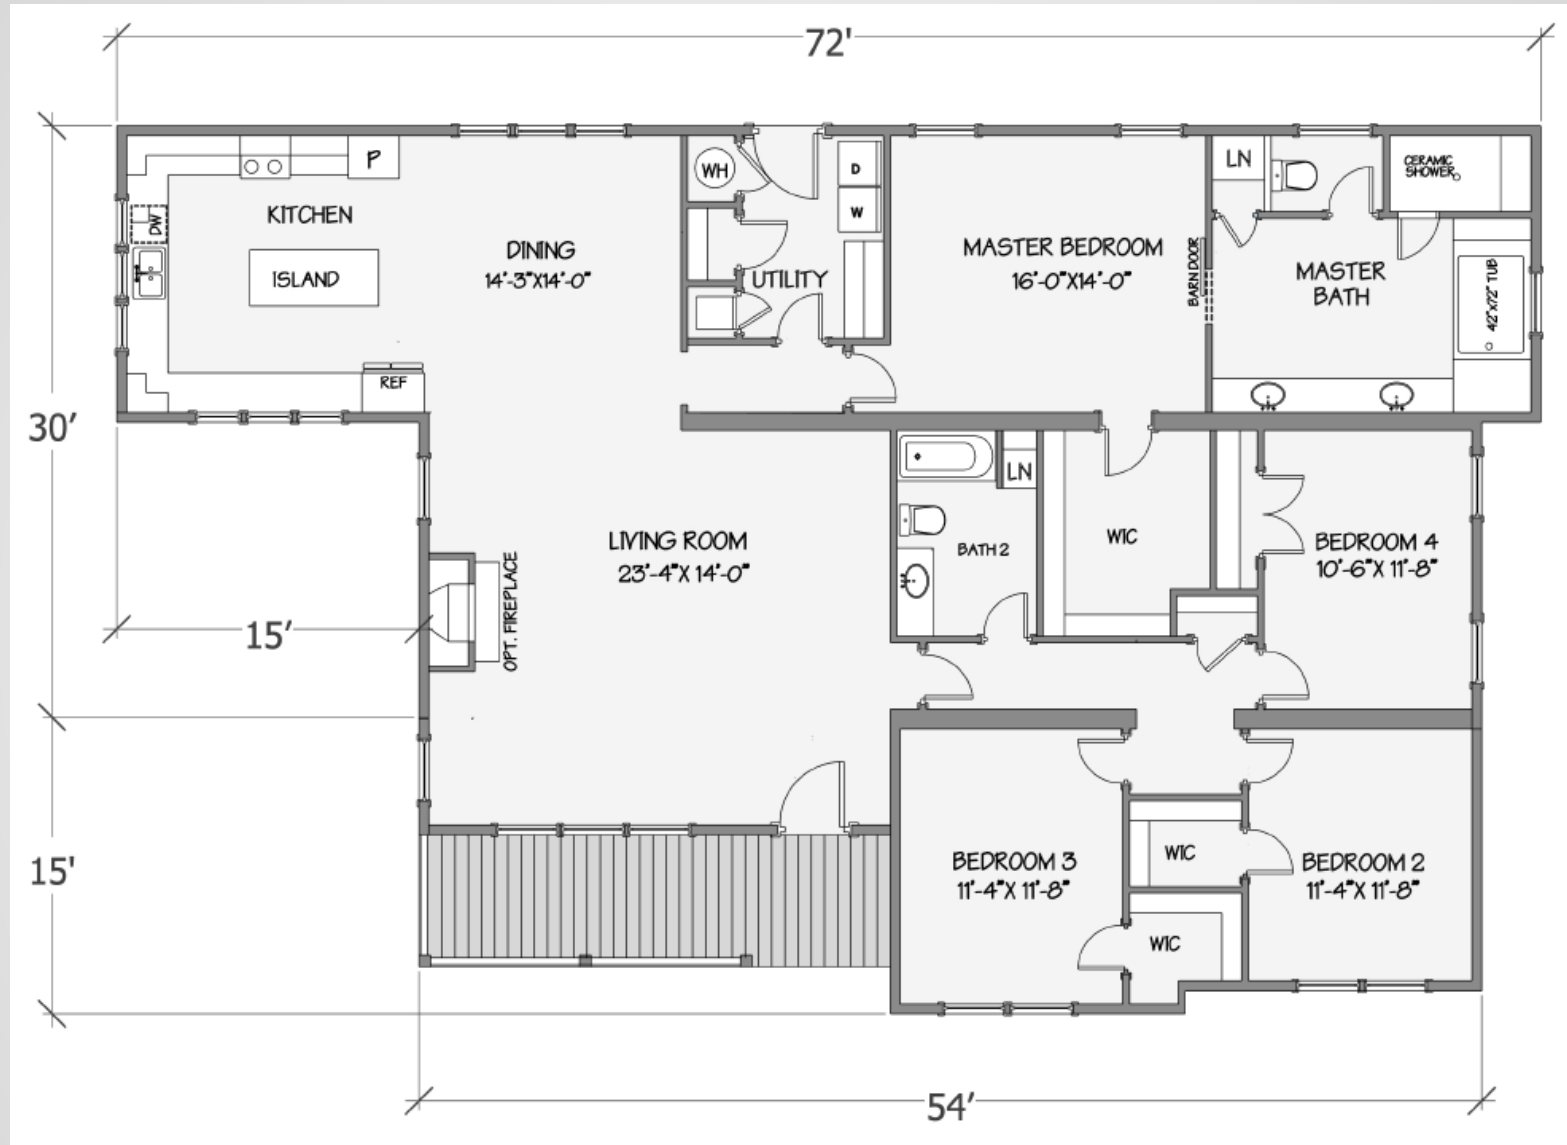

Farmhouse Collection – Jasmine I

Due to continuous product improvement, specifications and finish options are subject to change without notice. The square footage and other dimensions are approximate. Renderings are often shown with optional features and upgrades that can be added at additional cost.

Farmhouse Collection - Jasmine I

5129-76-4-47 4BR/2BA 2624 TSF / 2462 HSF

Due to continuous product improvement, specifications and finish options are subject to change without notice. The square footage and other dimensions are approximate. Renderings are often shown with optional features and upgrades that can be added at additional cost.

Farmhouse Collection - Jasmine I

5129-76-4-47 4BR/2BA 2624TSF / 2462HSF

Due to continuous product improvement, specifications and finish options are subject to change without notice. The square footage and other dimensions are approximate. Renderings are often shown with optional features and upgrades that can be added at additional cost.