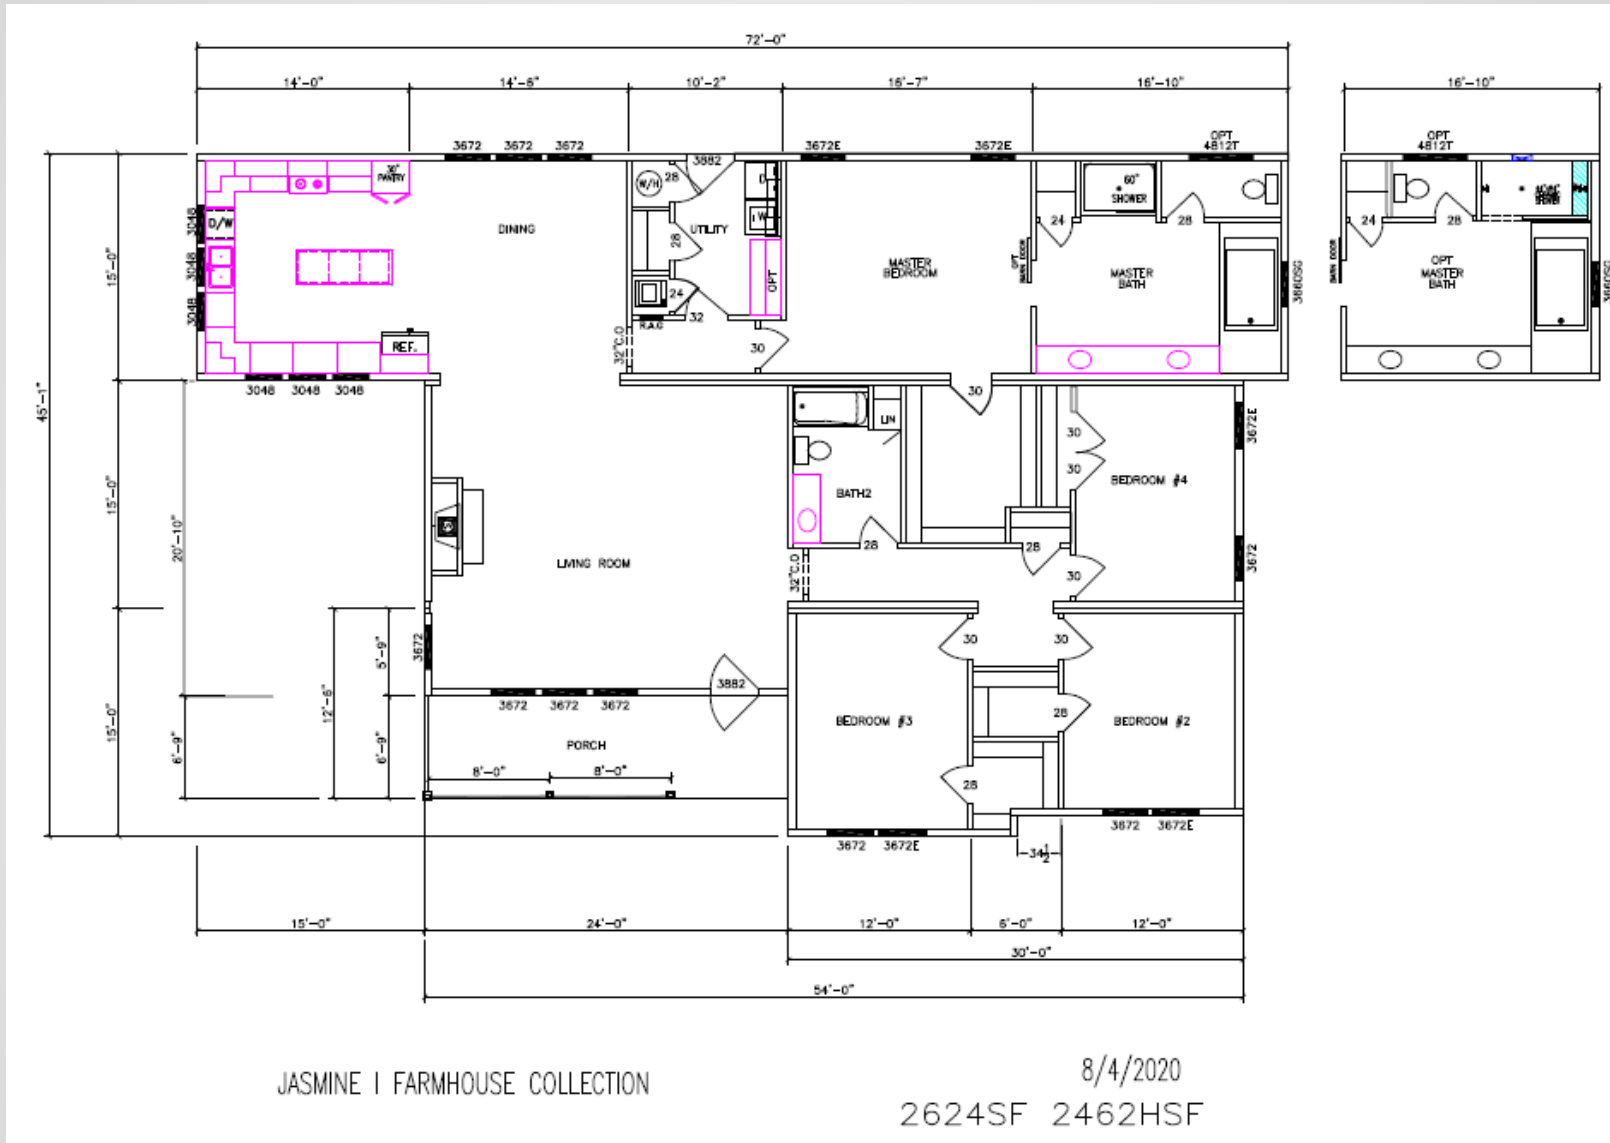

Farmhouse Collection – Jasmine I

Due to continuous product improvement, specifications and finish options are subject to change without notice. The square footage and other dimensions are approximate. Renderings are often shown with optional features and upgrades that can be added at additional cost.

Farmhouse Collection - Jasmine I

5129-76-4-47 4BR/2BA 2624 TSF / 2462 HSF

Due to continuous product improvement, specifications and finish options are subject to change without notice. The square footage and other dimensions are approximate. Renderings are often shown with optional features and upgrades that can be added at additional cost.

Farmhouse Collection - Jasmine I

5129-76-4-47 4BR/2BA 2624TSF / 2462HSF

Due to continuous product improvement, specifications and finish options are subject to change without notice. The square footage and other dimensions are approximate. Renderings are often shown with optional features and upgrades that can be added at additional cost.