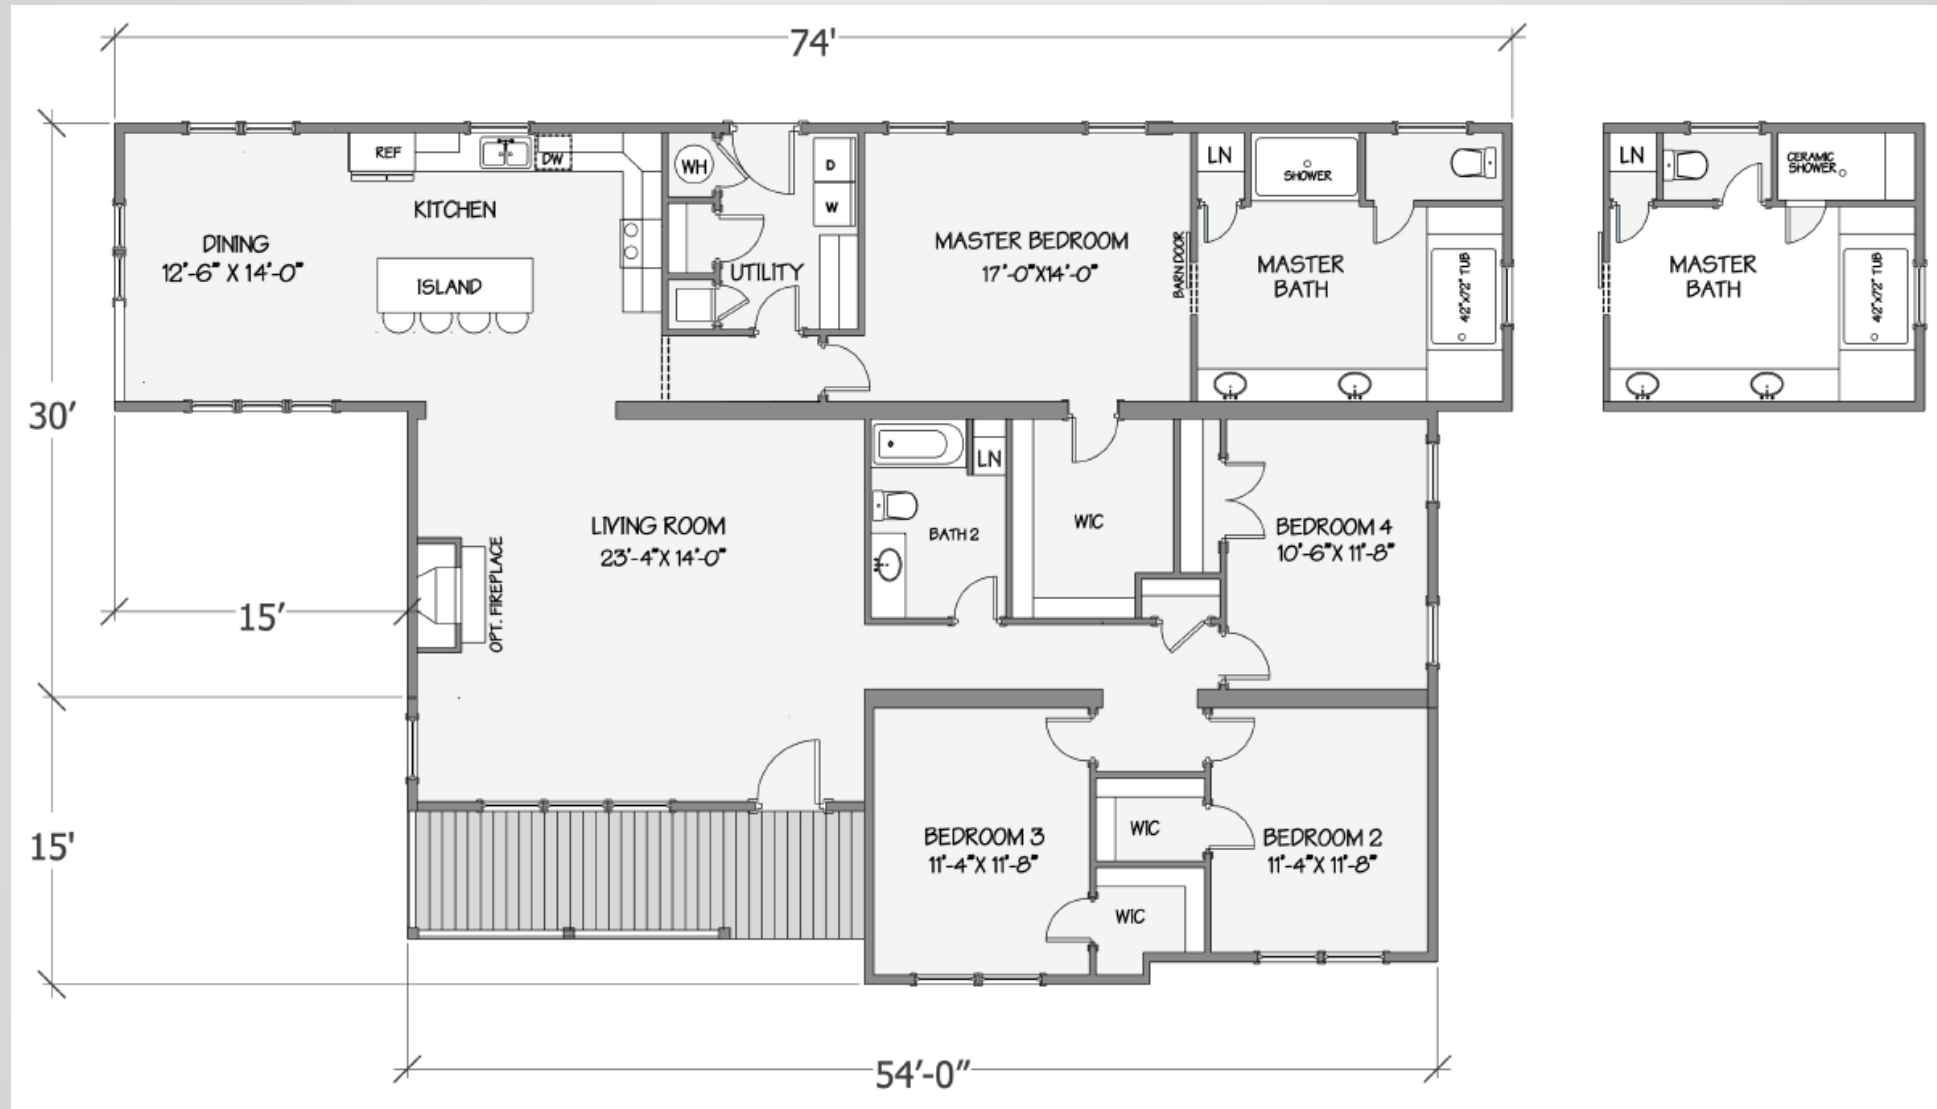

Farmhouse Collection – Jasmine II

Due to continuous product improvement, specifications and finish options are subject to change without notice. The square footage and other dimensions are approximate. Renderings are often shown with optional features and upgrades that can be added at additional cost.

Farmhouse Collection - Jasmine II

5130-78-4-47 4BR/2BA 2639 TSF / 2477 HSF

Due to continuous product improvement, specifications and finish options are subject to change without notice. The square footage and other dimensions are approximate. Renderings are often shown with optional features and upgrades that can be added at additional cost.