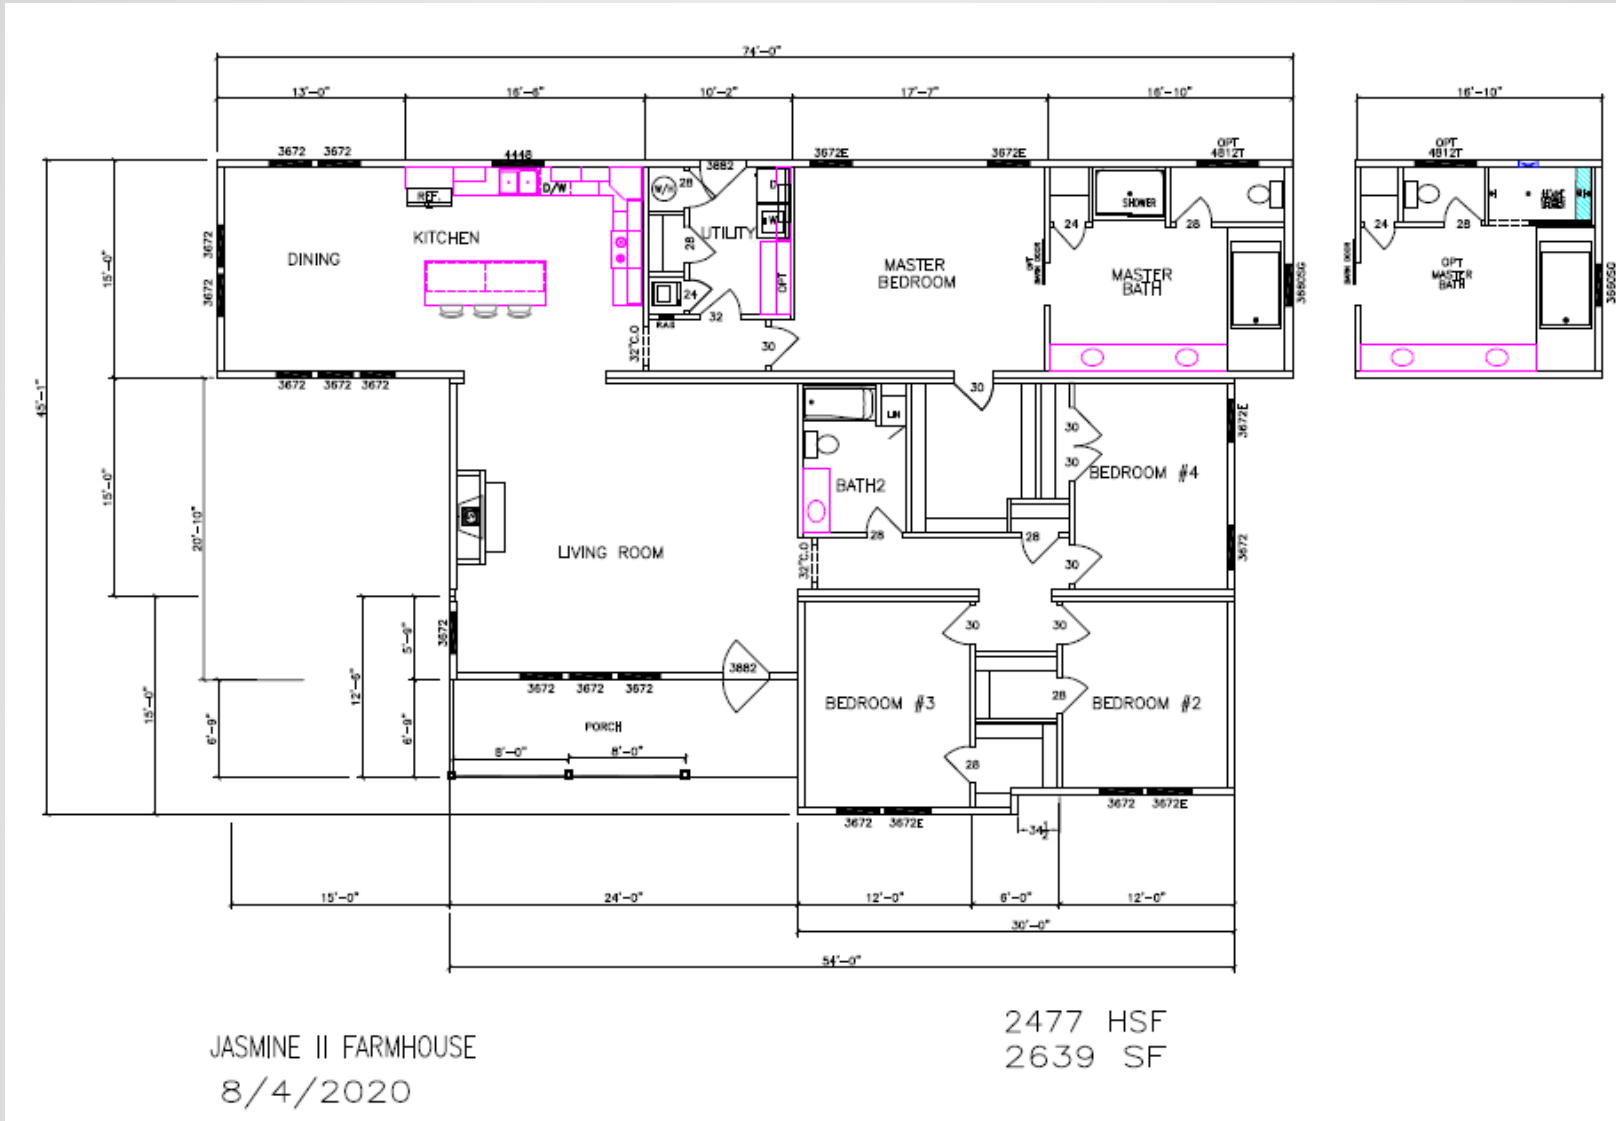

Farmhouse Collection – Jasmine II

Due to continuous product improvement, specifications and finish options are subject to change without notice. The square footage and other dimensions are approximate. Renderings are often shown with optional features and upgrades that can be added at additional cost.

Farmhouse Collection - Jasmine II

5130-78-4-47 4BR/2BA 2639 TSF / 2477 HSF

Due to continuous product improvement, specifications and finish options are subject to change without notice. The square footage and other dimensions are approximate. Renderings are often shown with optional features and upgrades that can be added at additional cost.