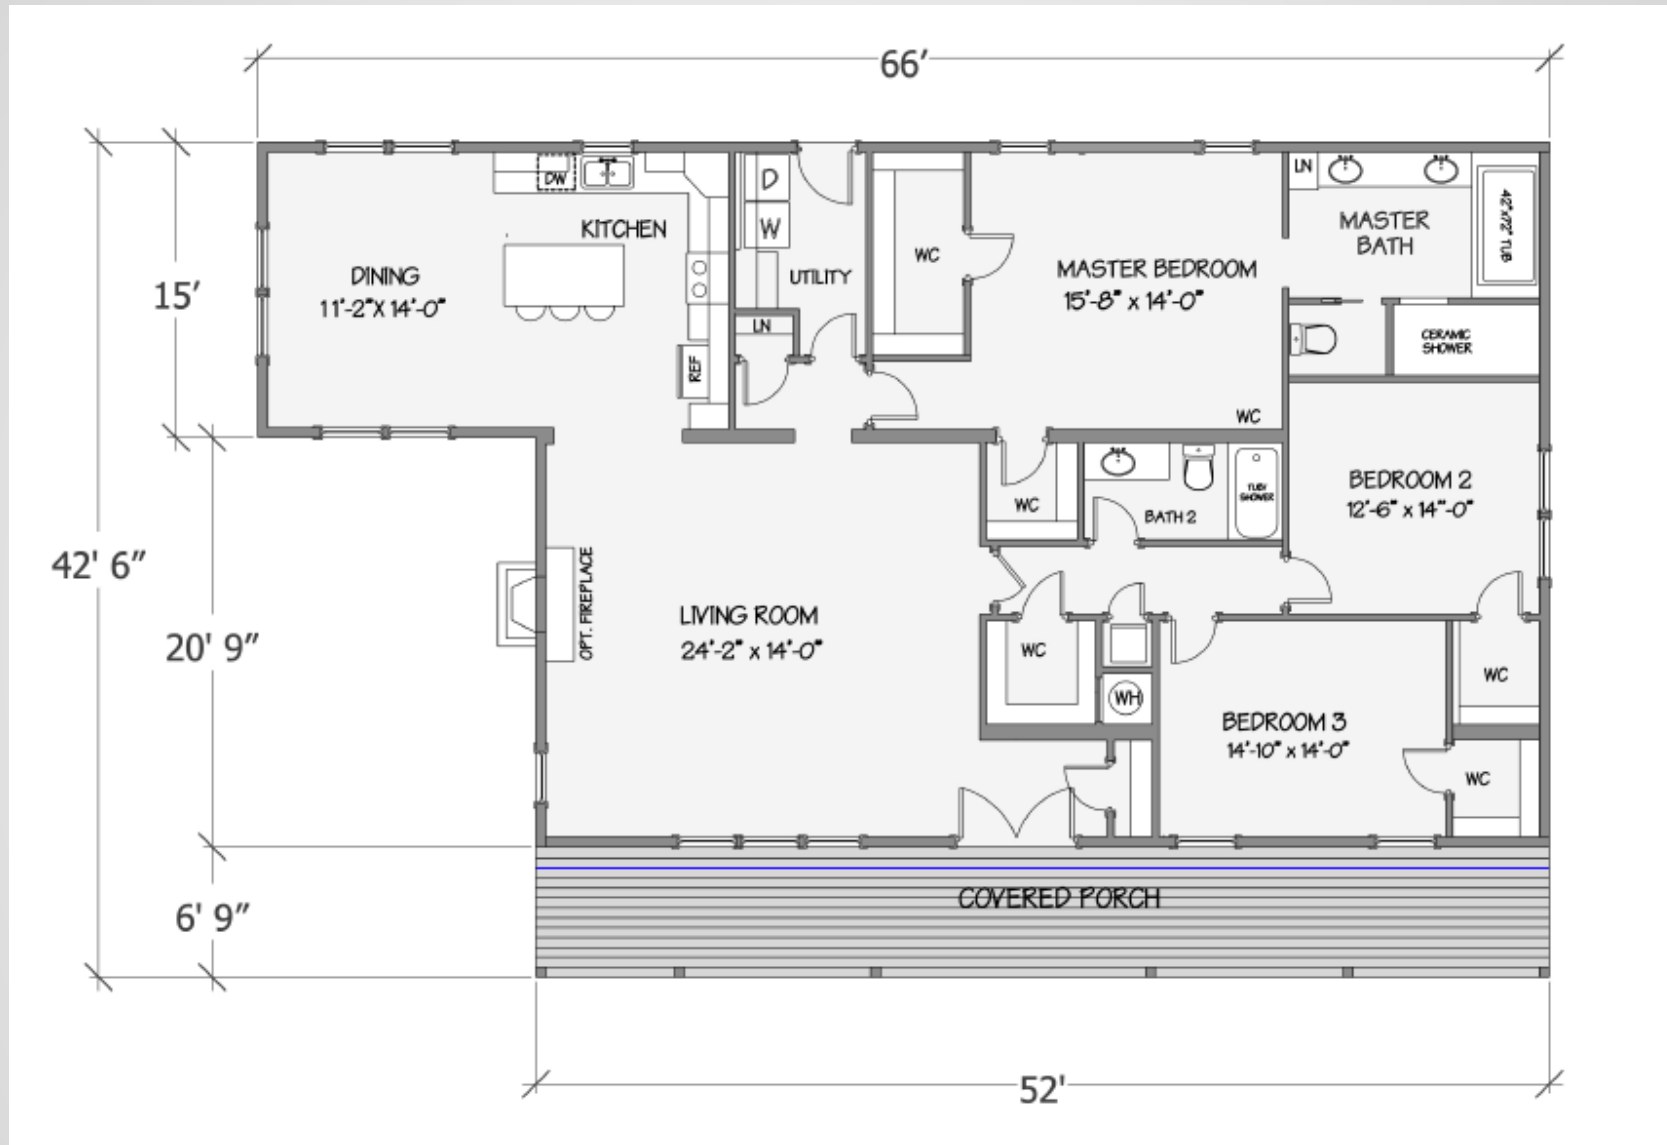

Farmhouse Collection – Lilly I-B

Due to continuous product improvement, specifications and finish options are subject to change without notice. The square footage and other dimensions are approximate. Renderings are often shown with optional features and upgrades that can be added at additional cost.

Farmhouse Collection – Lilly I-B

5127-70-3-44 3BR/2BA 2030 TSF / 1679 HSF

Due to continuous product improvement, specifications and finish options are subject to change without notice. The square footage and other dimensions are approximate. Renderings are often shown with optional features and upgrades that can be added at additional cost.