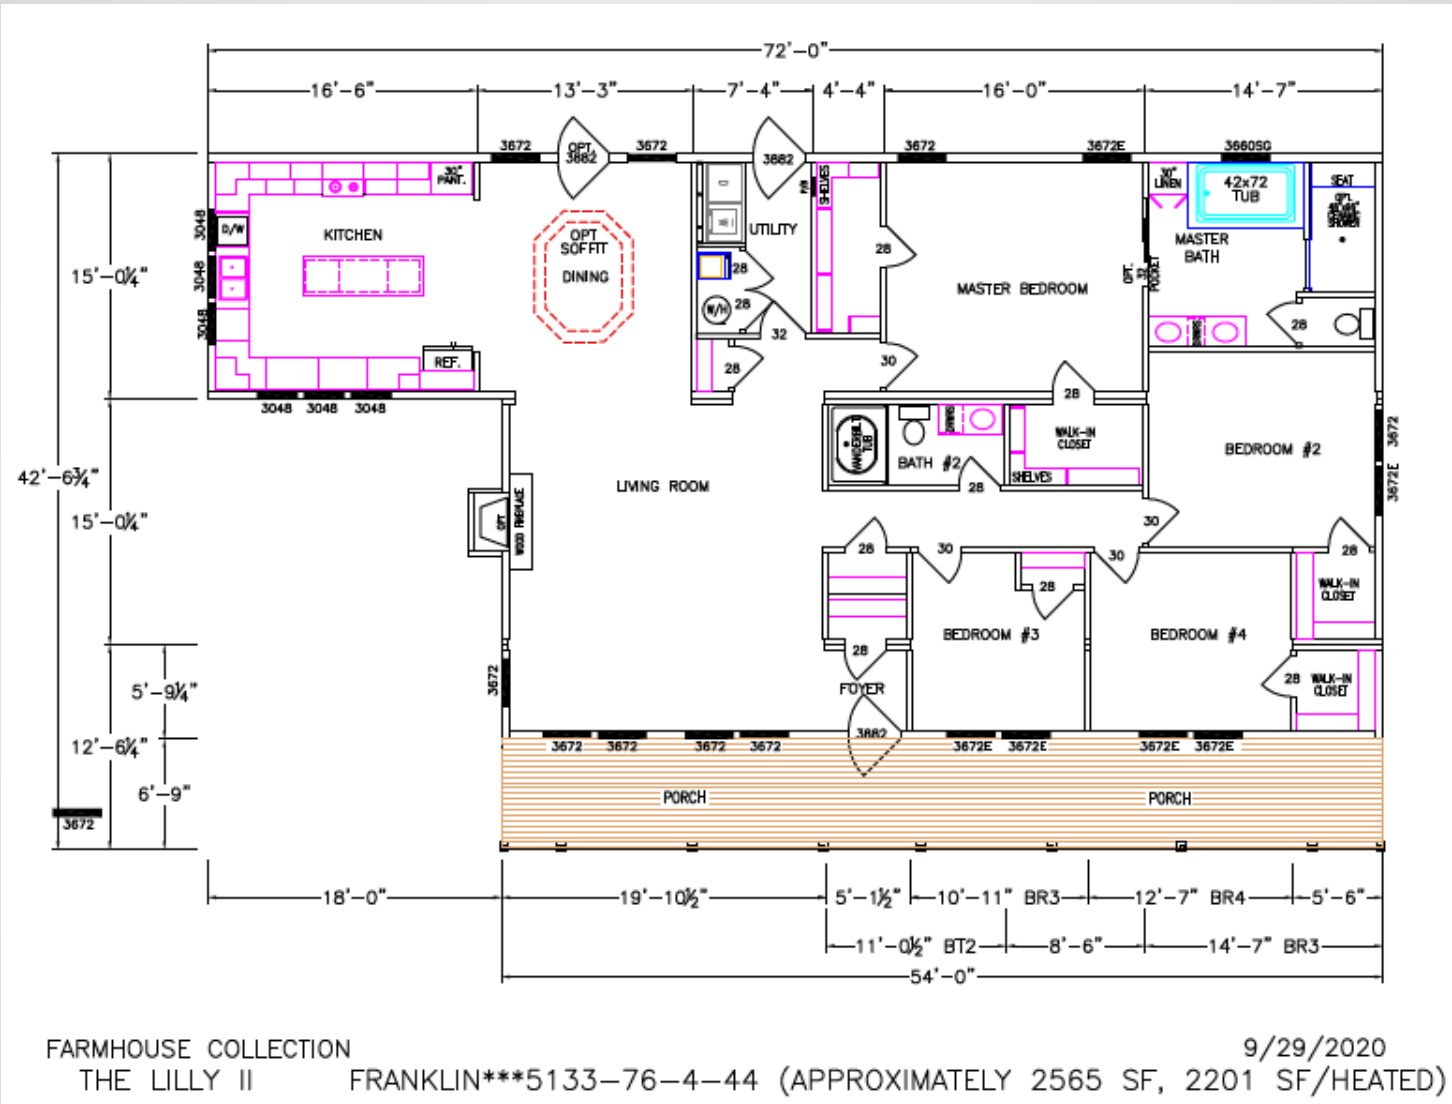

## Farmhouse Collection – Lilly II

*Due to continuous product improvement, specifications and finish options are subject to change without notice. The square footage and other dimensions are approximate. Renderings are often shown with optional features and upgrades that can be added at additional cost.*

# Farmhouse Collection - Lilly II

5133-76-4-44 4BR/2BA 2565TSF / 2201HSF

Due to continuous product improvement, specifications and finish options are subject to change without notice. The square footage and other dimensions are approximate. Renderings are often shown with optional features and upgrades that can be added at additional cost.