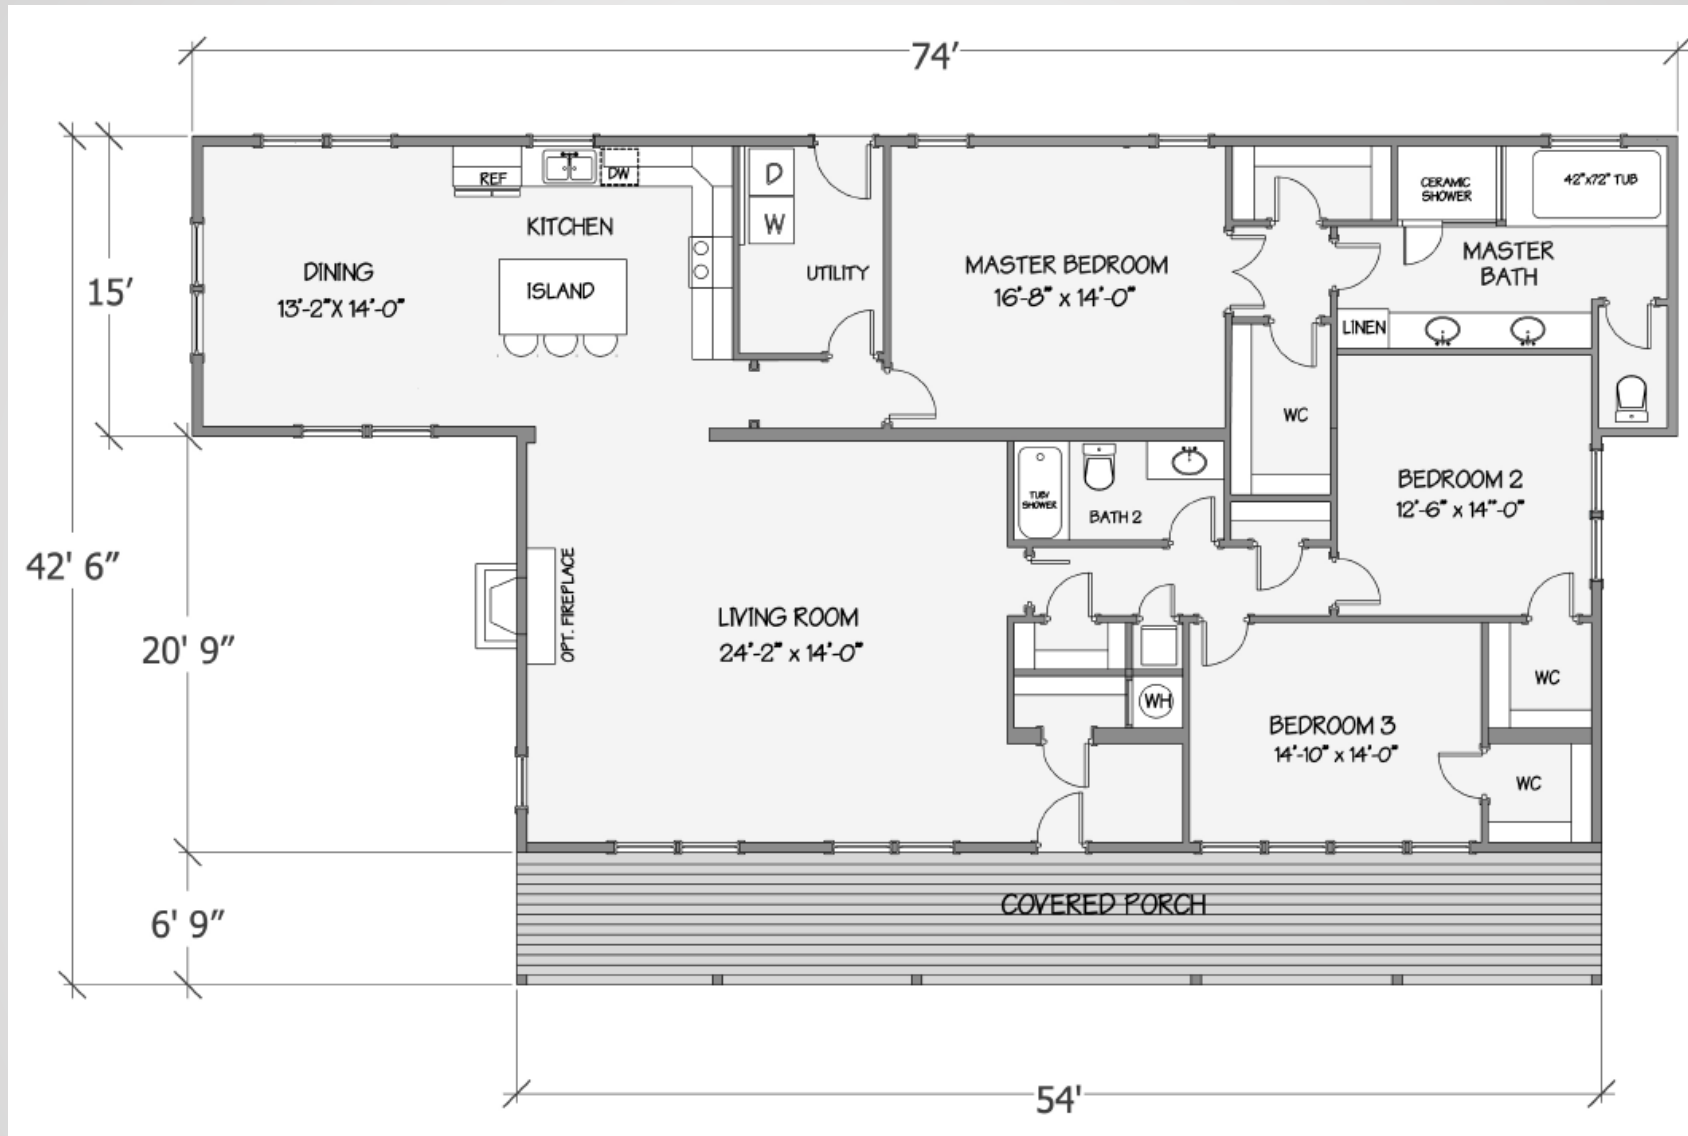

Farmhouse Collection – Lilly IV

Due to continuous product improvement, specifications and finish options are subject to change without notice. The square footage and other dimensions are approximate. Renderings are often shown with optional features and upgrades that can be added at additional cost.

Farmhouse Collection - Lilly IV

5126-78-3-44 3BR/2BA 2636 TSF / 2265 HSF

Due to continuous product improvement, specifications and finish options are subject to change without notice. The square footage and other dimensions are approximate. Renderings are often shown with optional features and upgrades that can be added at additional cost.