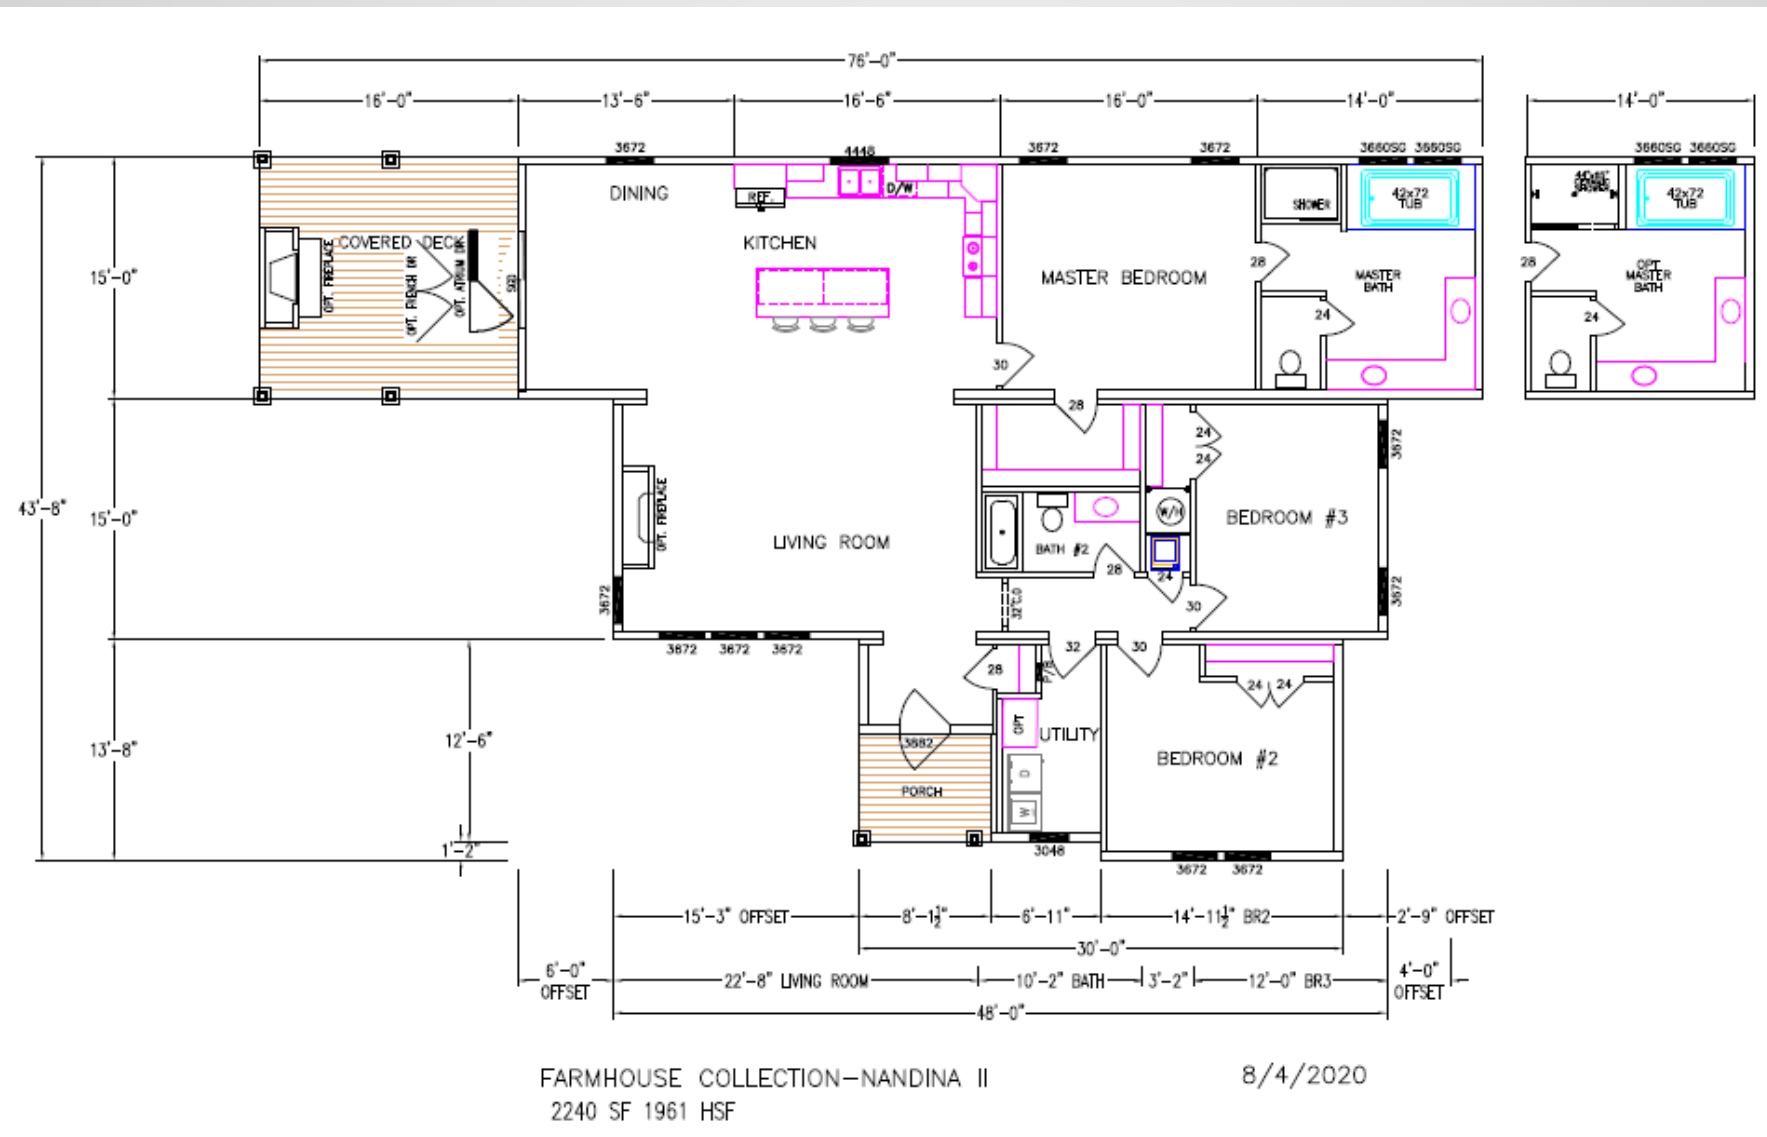

Farmhouse Collection – Nandina II

Due to continuous product improvement, specifications and finish options are subject to change without notice. The square footage and other dimensions are approximate. Renderings are often shown with optional features and upgrades that can be added at additional cost.

Farmhouse Collection – Nandina II

5123-80-3-47 3BR/2BA 2240 TSF / 1961 HSF

Due to continuous product improvement, specifications and finish options are subject to change without notice. The square footage and other dimensions are approximate. Renderings are often shown with optional features and upgrades that can be added at additional cost.

Farmhouse Collection - Nandina II

5123-80-3-47 3BR/2BA 2240 TSF / 1961 HSF

Due to continuous product improvement, specifications and finish options are subject to change without notice. The square footage and other dimensions are approximate. Renderings are often shown with optional features and upgrades that can be added at additional cost.