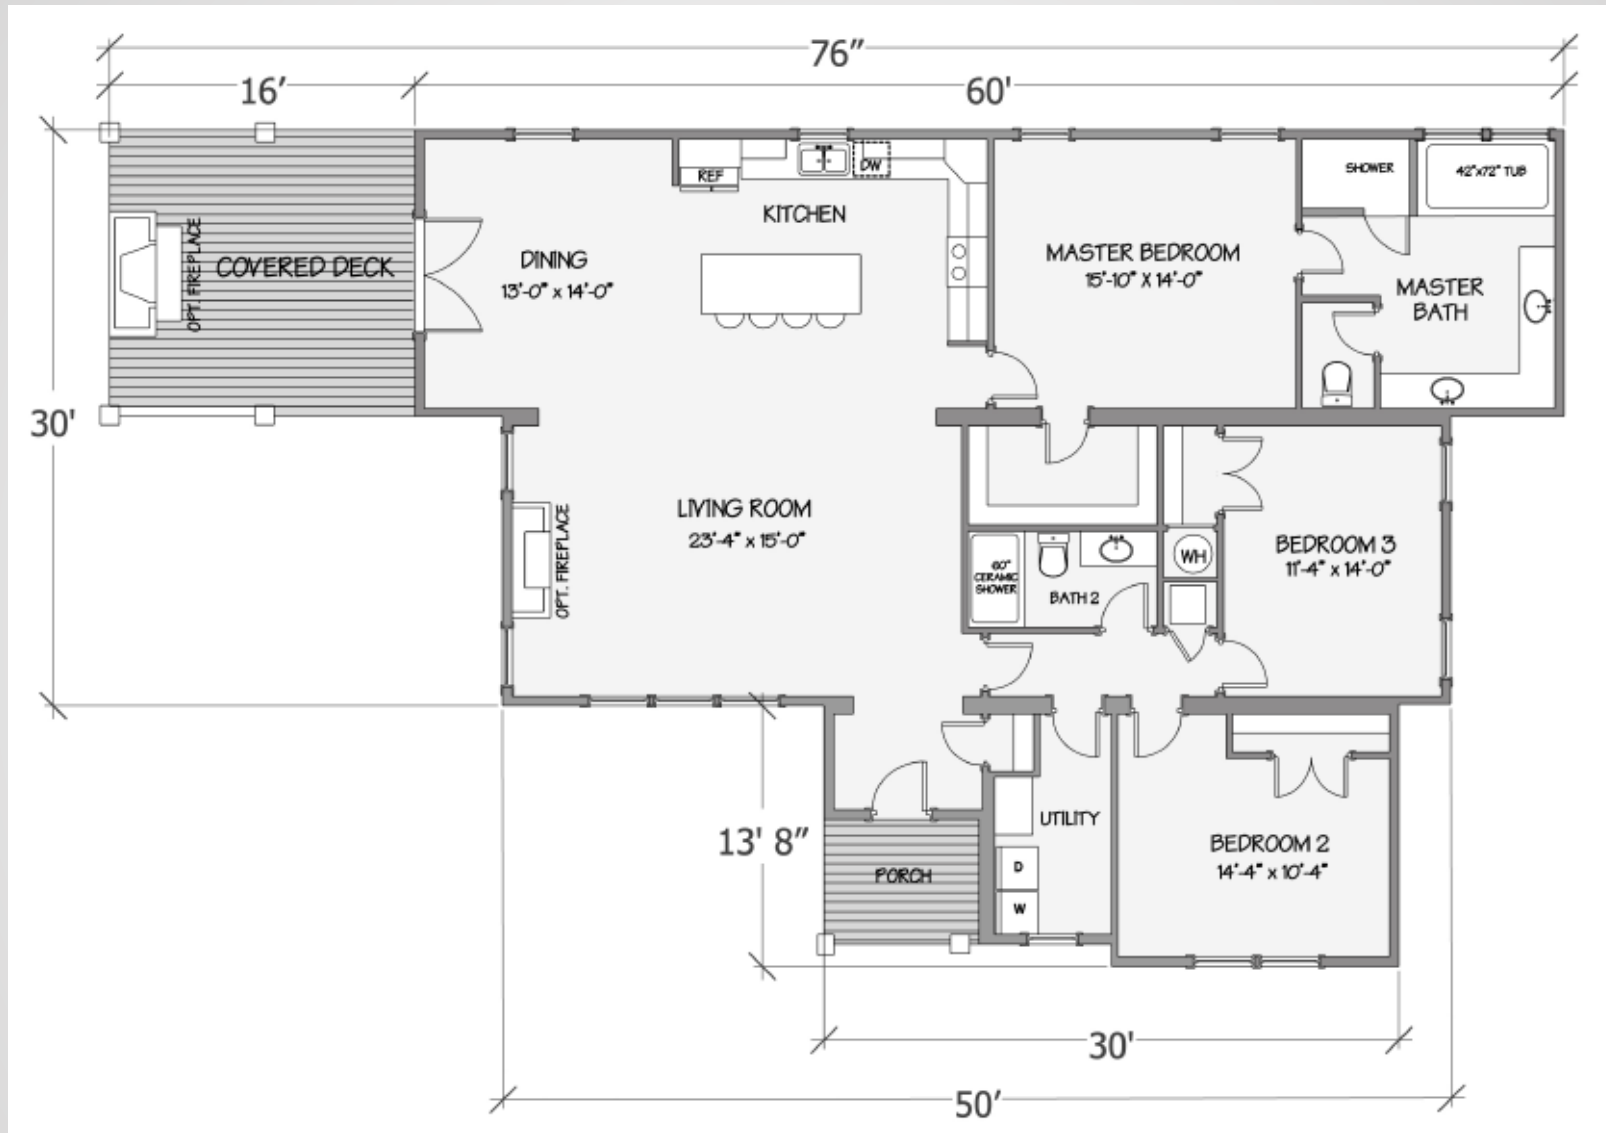

Farmhouse Collection – Nandina II

Due to continuous product improvement, specifications and finish options are subject to change without notice. The square footage and other dimensions are approximate. Renderings are often shown with optional features and upgrades that can be added at additional cost.

Farmhouse Collection – Nandina II

5123-80-3-47 3BR/2BA 2240 TSF / 1961 HSF

Due to continuous product improvement, specifications and finish options are subject to change without notice. The square footage and other dimensions are approximate. Renderings are often shown with optional features and upgrades that can be added at additional cost.

Farmhouse Collection - Nandina II

5123-80-3-47 3BR/2BA 2240 TSF / 1961 HSF

Due to continuous product improvement, specifications and finish options are subject to change without notice. The square footage and other dimensions are approximate. Renderings are often shown with optional features and upgrades that can be added at additional cost.