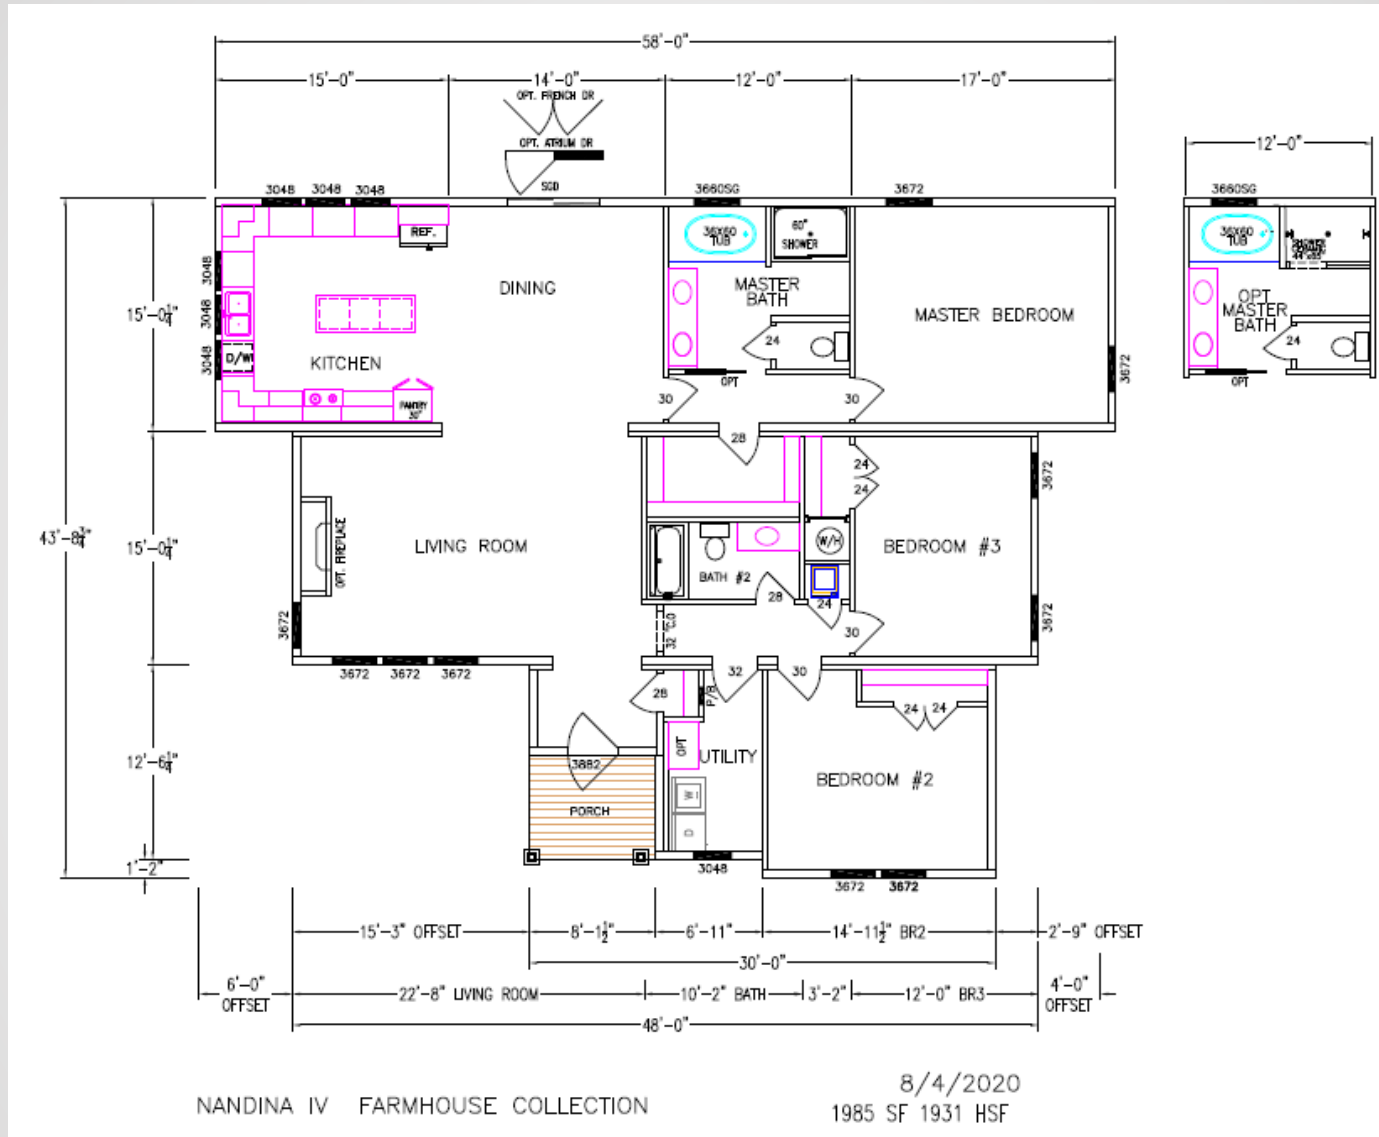

## Farmhouse Collection – Nandina IV

*Due to continuous product improvement, specifications and finish options are subject to change without notice. The square footage and other dimensions are approximate. Renderings are often shown with optional features and upgrades that can be added at additional cost.*

# Farmhouse Collection - Nandina IV

5125-62-3-47 3BR/2BA 1985 TSF / 1931 HSF

Due to continuous product improvement, specifications and finish options are subject to change without notice. The square footage and other dimensions are approximate. Renderings are often shown with optional features and upgrades that can be added at additional cost.