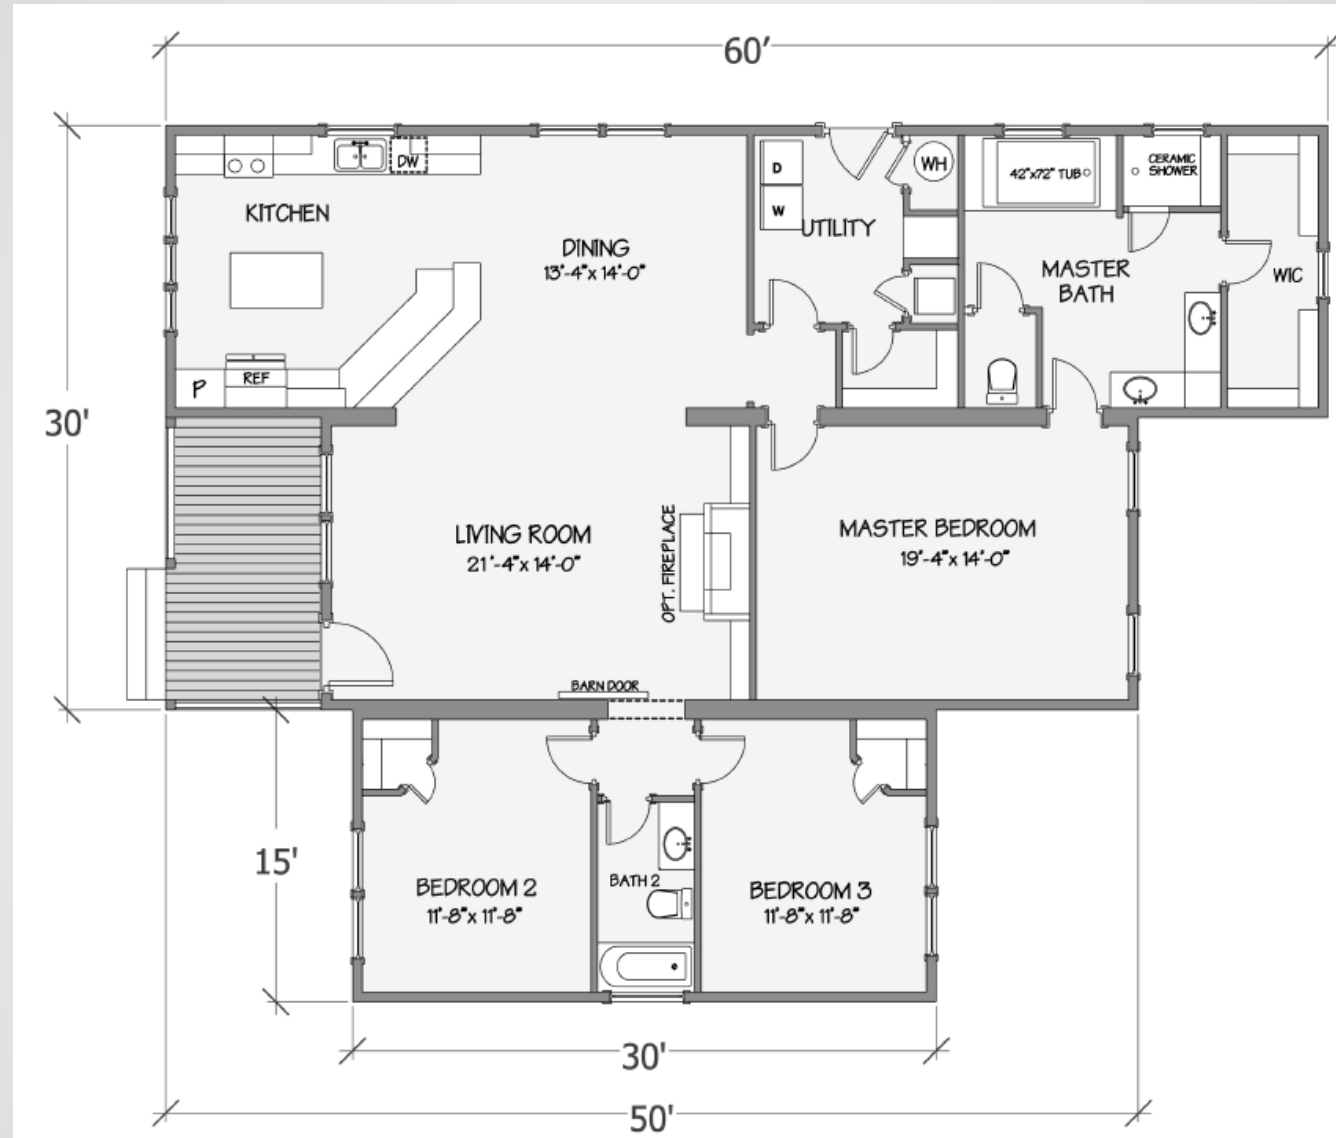

Manor Collection - Azalea I

Due to continuous product improvement, specifications and finish options are subject to change without notice. The square footage and other dimensions are approximate. Renderings are often shown with optional features and upgrades that can be added at additional cost.

Manor Collection – Azalea I

Due to continuous product improvement, specifications and finish options are subject to change without notice. The square footage and other dimensions are approximate. Renderings are often shown with optional features and upgrades that can be added at additional cost.

Manor Collection – Azalea I

5078-64-3-47 3BR/2BA 2136 TSF / 2016 HSF

Due to continuous product improvement, specifications and finish options are subject to change without notice. The square footage and other dimensions are approximate. Renderings are often shown with optional features and upgrades that can be added at additional cost.

Manor Collection - Azalea I

5078-64-3-47 3BR/2BA 2136 TSF / 2016 HSF

Due to continuous product improvement, specifications and finish options are subject to change without notice. The square footage and other dimensions are approximate. Renderings are often shown with optional features and upgrades that can be added at additional cost.