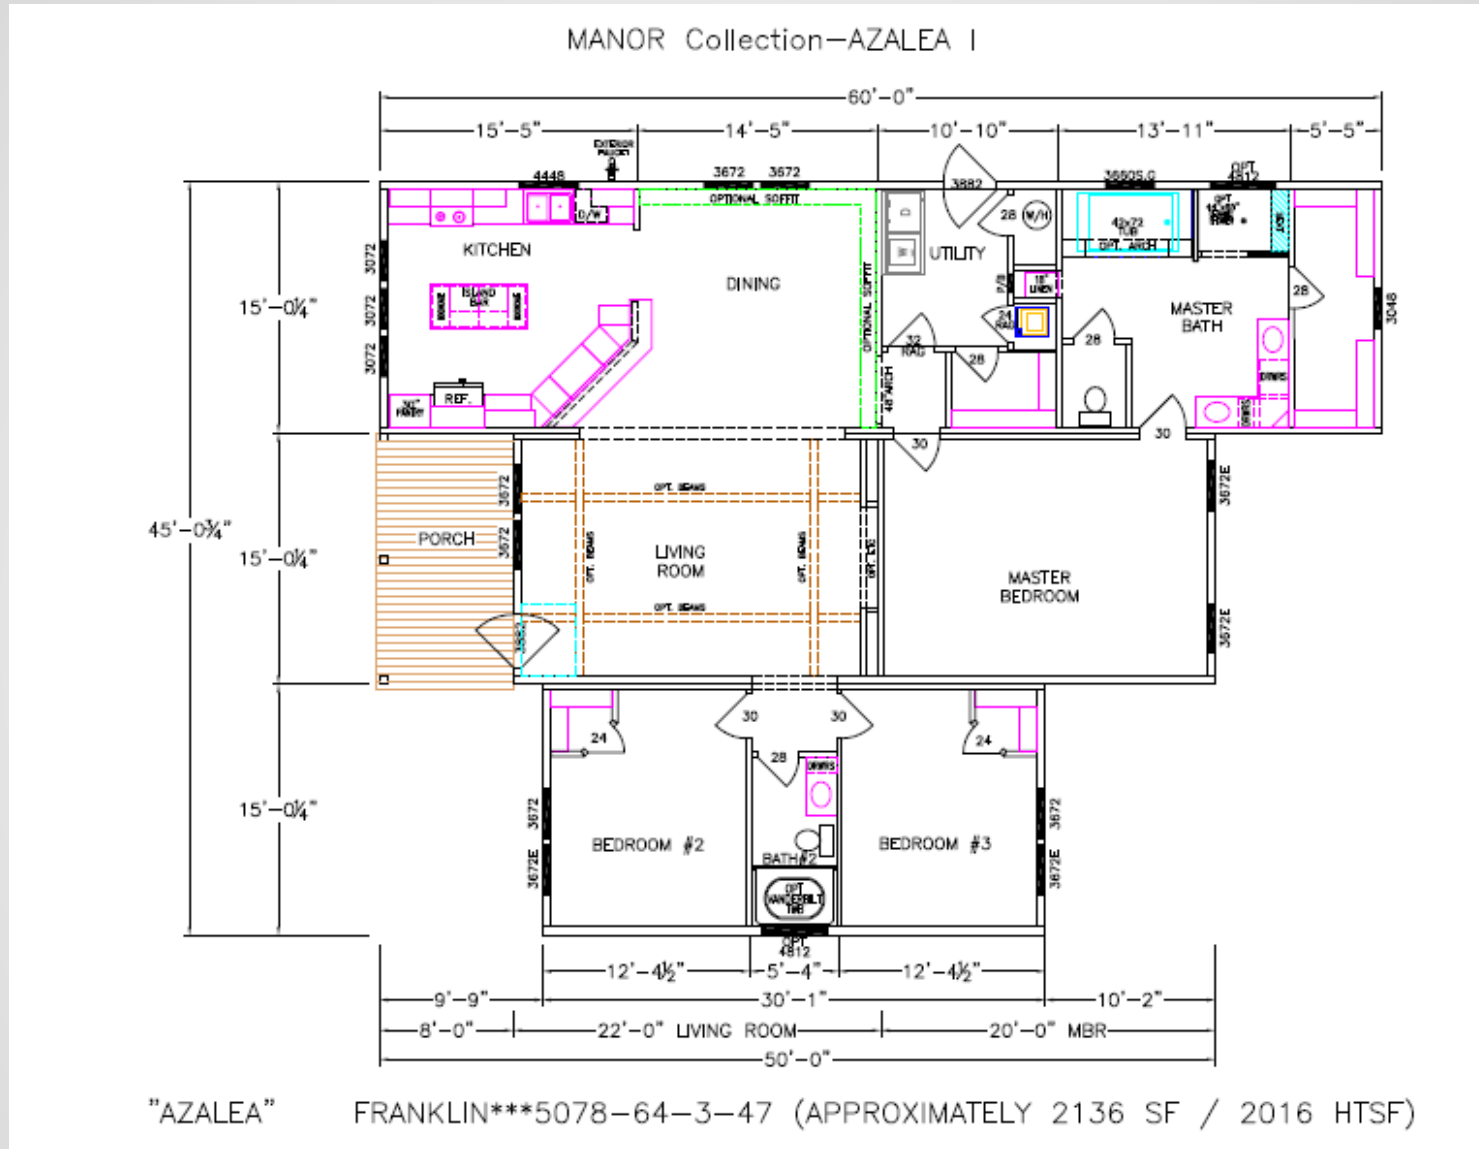

Manor Collection - Azalea I

Due to continuous product improvement, specifications and finish options are subject to change without notice. The square footage and other dimensions are approximate. Renderings are often shown with optional features and upgrades that can be added at additional cost.

Manor Collection – Azalea I

Due to continuous product improvement, specifications and finish options are subject to change without notice. The square footage and other dimensions are approximate. Renderings are often shown with optional features and upgrades that can be added at additional cost.

Manor Collection – Azalea I

5078-64-3-47 3BR/2BA 2136 TSF / 2016 HSF

Due to continuous product improvement, specifications and finish options are subject to change without notice. The square footage and other dimensions are approximate. Renderings are often shown with optional features and upgrades that can be added at additional cost.

Manor Collection - Azalea I

5078-64-3-47 3BR/2BA 2136 TSF / 2016 HSF

Due to continuous product improvement, specifications and finish options are subject to change without notice. The square footage and other dimensions are approximate. Renderings are often shown with optional features and upgrades that can be added at additional cost.