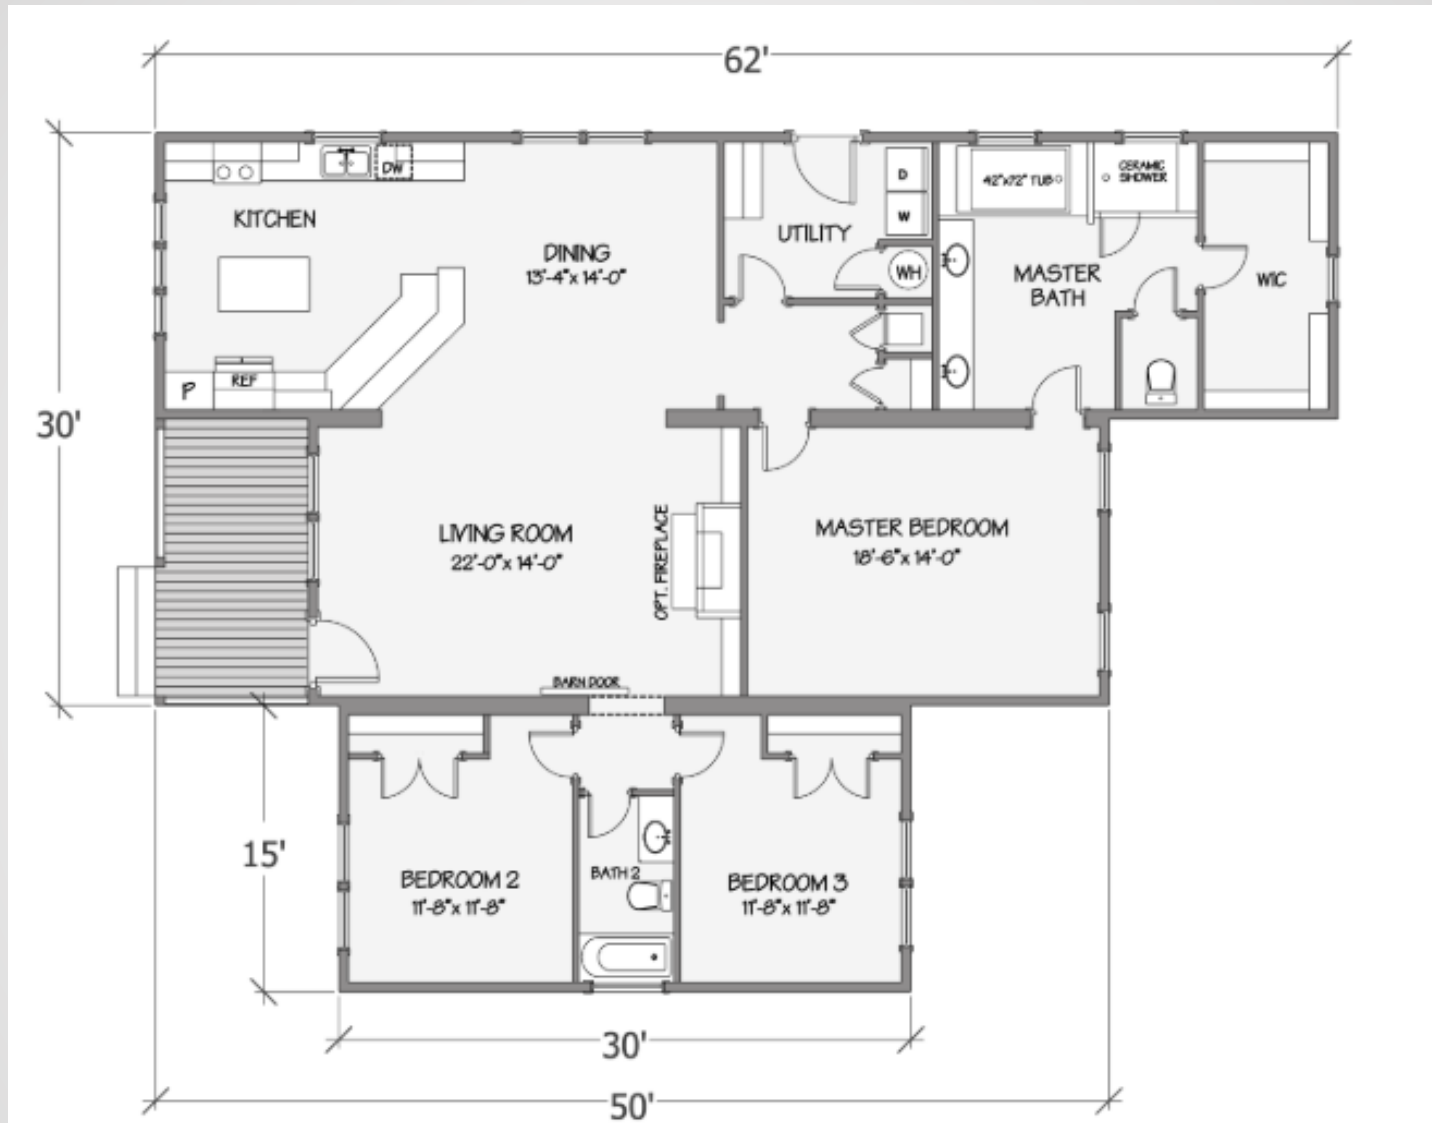

## Manor Collection – Azalea II

*Due to continuous product improvement, specifications and finish options are subject to change without notice. The square footage and other dimensions are approximate. Renderings are often shown with optional features and upgrades that can be added at additional cost.*

# Manor Collection – Azalea II

5111-66-3-47 3BR/2BA 2130 TSF / 1984 HSF

Due to continuous product improvement, specifications and finish options are subject to change without notice. The square footage and other dimensions are approximate. Renderings are often shown with optional features and upgrades that can be added at additional cost.

# Manor Collection - Azalea II

5111-66-3-47 3BR/2BA 2130 TSF / 1984 HSF

Due to continuous product improvement, specifications and finish options are subject to change without notice. The square footage and other dimensions are approximate. Renderings are often shown with optional features and upgrades that can be added at additional cost.