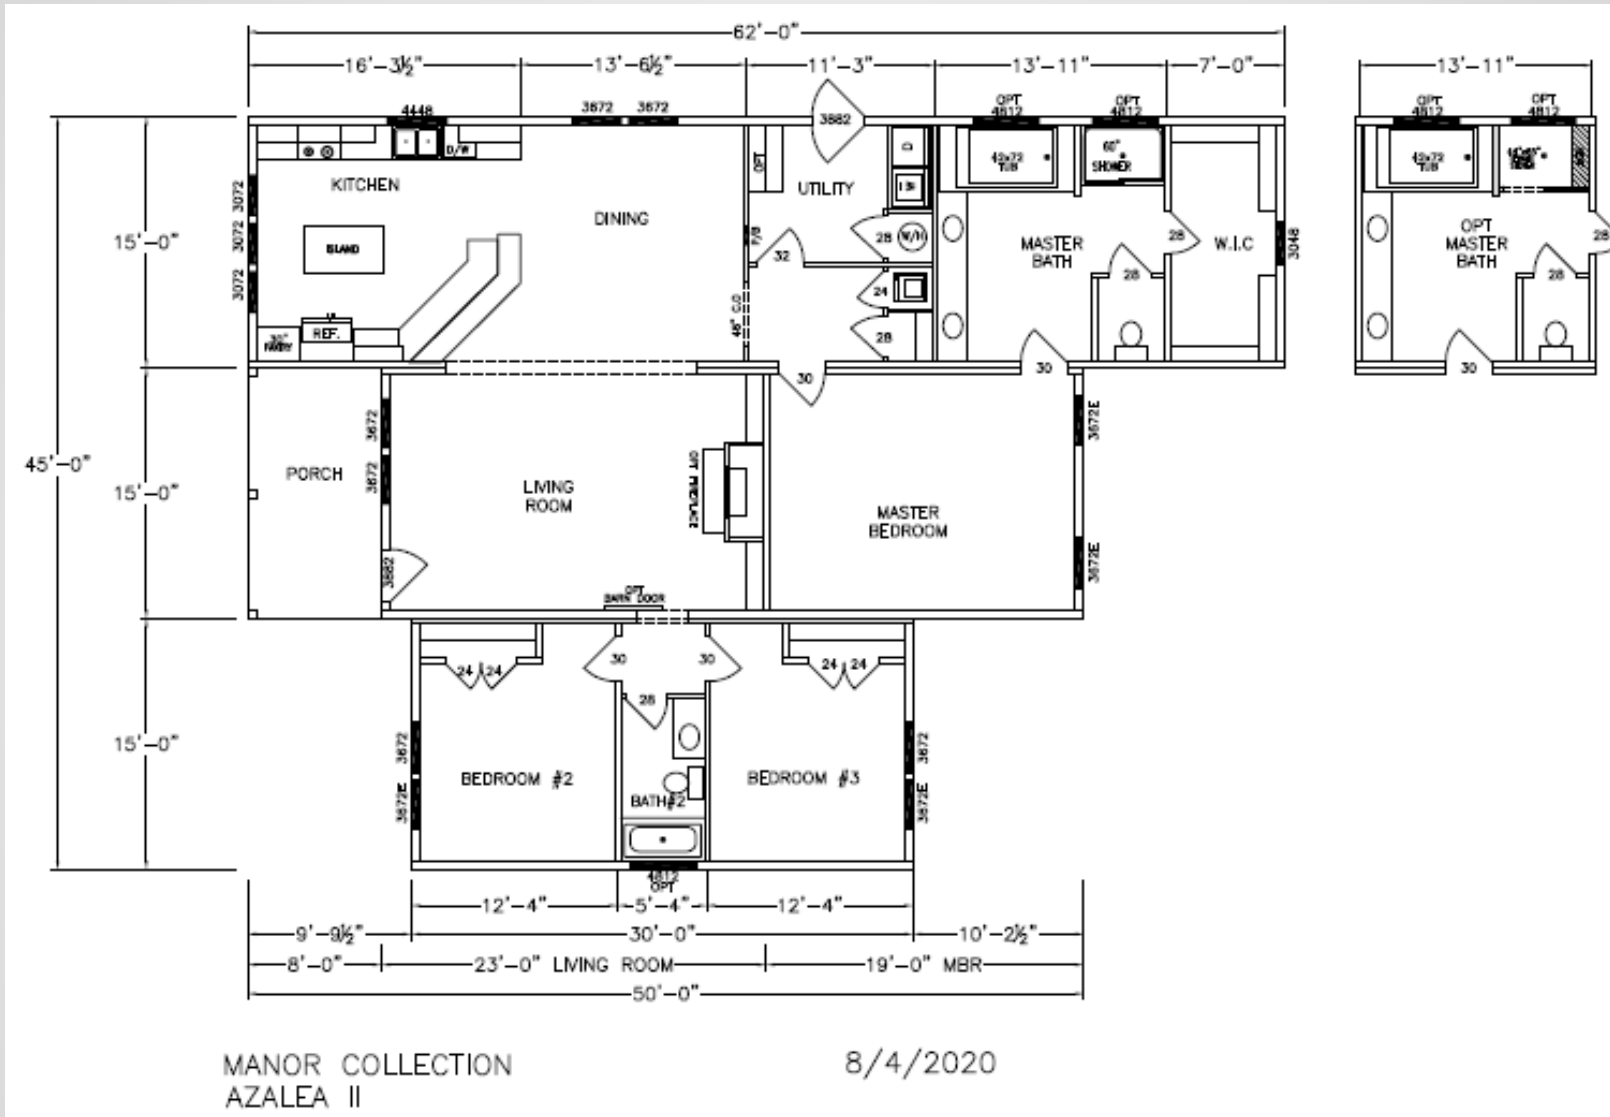

## Manor Collection – Azalea II

*Due to continuous product improvement, specifications and finish options are subject to change without notice. The square footage and other dimensions are approximate. Renderings are often shown with optional features and upgrades that can be added at additional cost.*

# Manor Collection – Azalea II

5111-66-3-47 3BR/2BA 2130 TSF / 1984 HSF

Due to continuous product improvement, specifications and finish options are subject to change without notice. The square footage and other dimensions are approximate. Renderings are often shown with optional features and upgrades that can be added at additional cost.

# Manor Collection - Azalea II

5111-66-3-47 3BR/2BA 2130 TSF / 1984 HSF

Due to continuous product improvement, specifications and finish options are subject to change without notice. The square footage and other dimensions are approximate. Renderings are often shown with optional features and upgrades that can be added at additional cost.