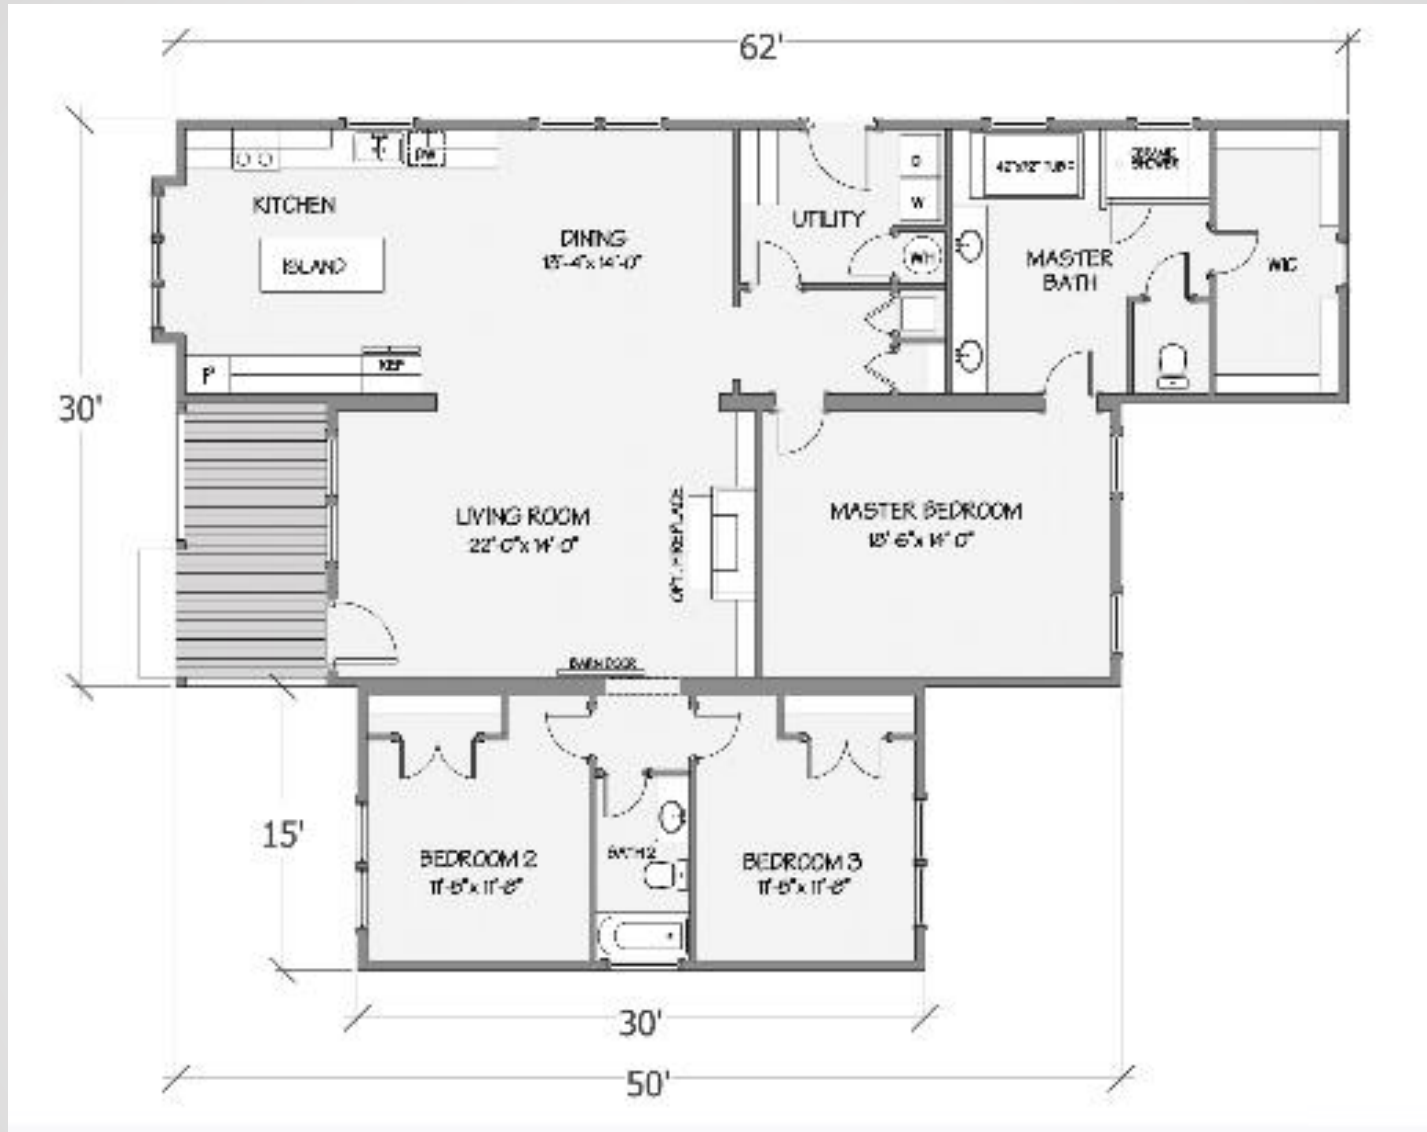

Manor Collection – Azalea III

Due to continuous product improvement, specifications and finish options are subject to change without notice. The square footage and other dimensions are approximate. Renderings are often shown with optional features and upgrades that can be added at additional cost.

Manor Collection - Azalea III

5112-66-3-47 3BR/2BA 2130 TSF / 1984 HSF

Due to continuous product improvement, specifications and finish options are subject to change without notice. The square footage and other dimensions are approximate. Renderings are often shown with optional features and upgrades that can be added at additional cost.

Manor Collection - Azalea III

5112-66-3-47 3BR/2BA 2130 TSF / 1984 HSF

Due to continuous product improvement, specifications and finish options are subject to change without notice. The square footage and other dimensions are approximate. Renderings are often shown with optional features and upgrades that can be added at additional cost. Please contact us at (800) 332-4510 to inquire about current options and pricing.