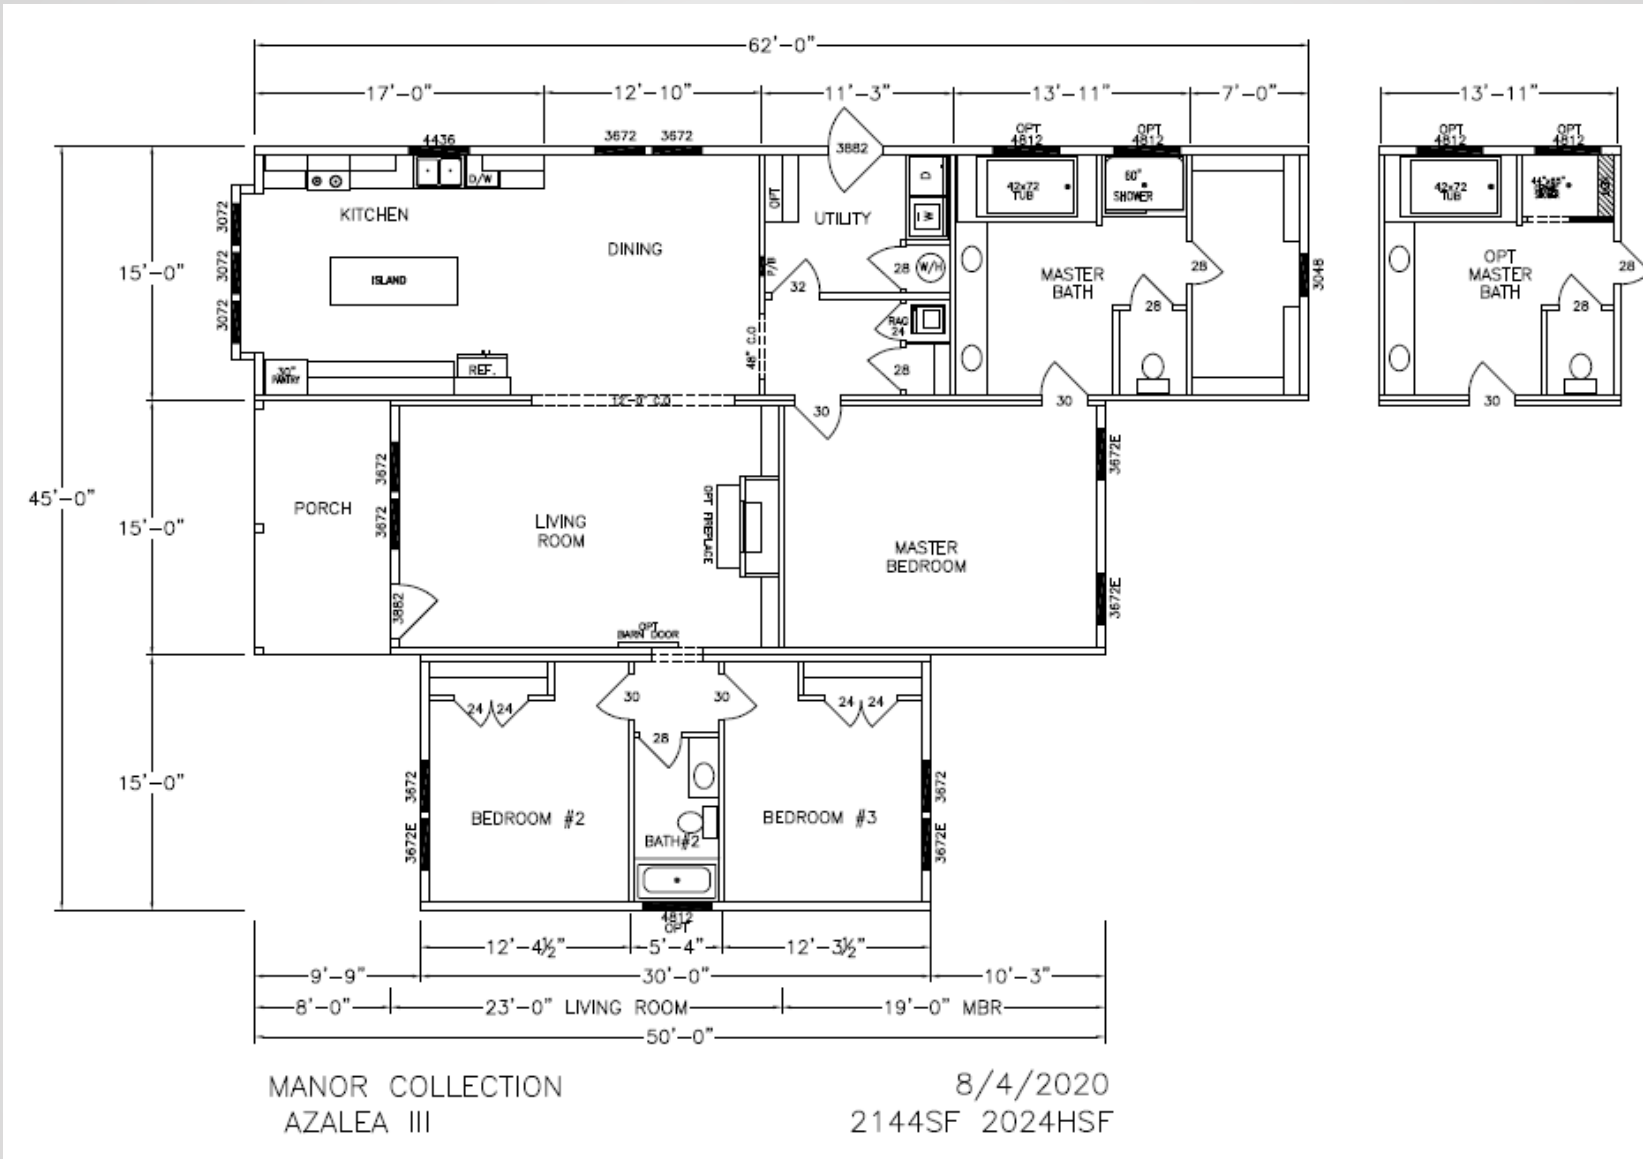

Manor Collection – Azalea III

Due to continuous product improvement, specifications and finish options are subject to change without notice. The square footage and other dimensions are approximate. Renderings are often shown with optional features and upgrades that can be added at additional cost.

Manor Collection - Azalea III

5112-66-3-47 3BR/2BA 2130 TSF / 1984 HSF

Due to continuous product improvement, specifications and finish options are subject to change without notice. The square footage and other dimensions are approximate. Renderings are often shown with optional features and upgrades that can be added at additional cost.

Manor Collection - Azalea III

5112-66-3-47 3BR/2BA 2130 TSF / 1984 HSF

Due to continuous product improvement, specifications and finish options are subject to change without notice. The square footage and other dimensions are approximate. Renderings are often shown with optional features and upgrades that can be added at additional cost. Please contact us at (800) 332-4510 to inquire about current options and pricing.