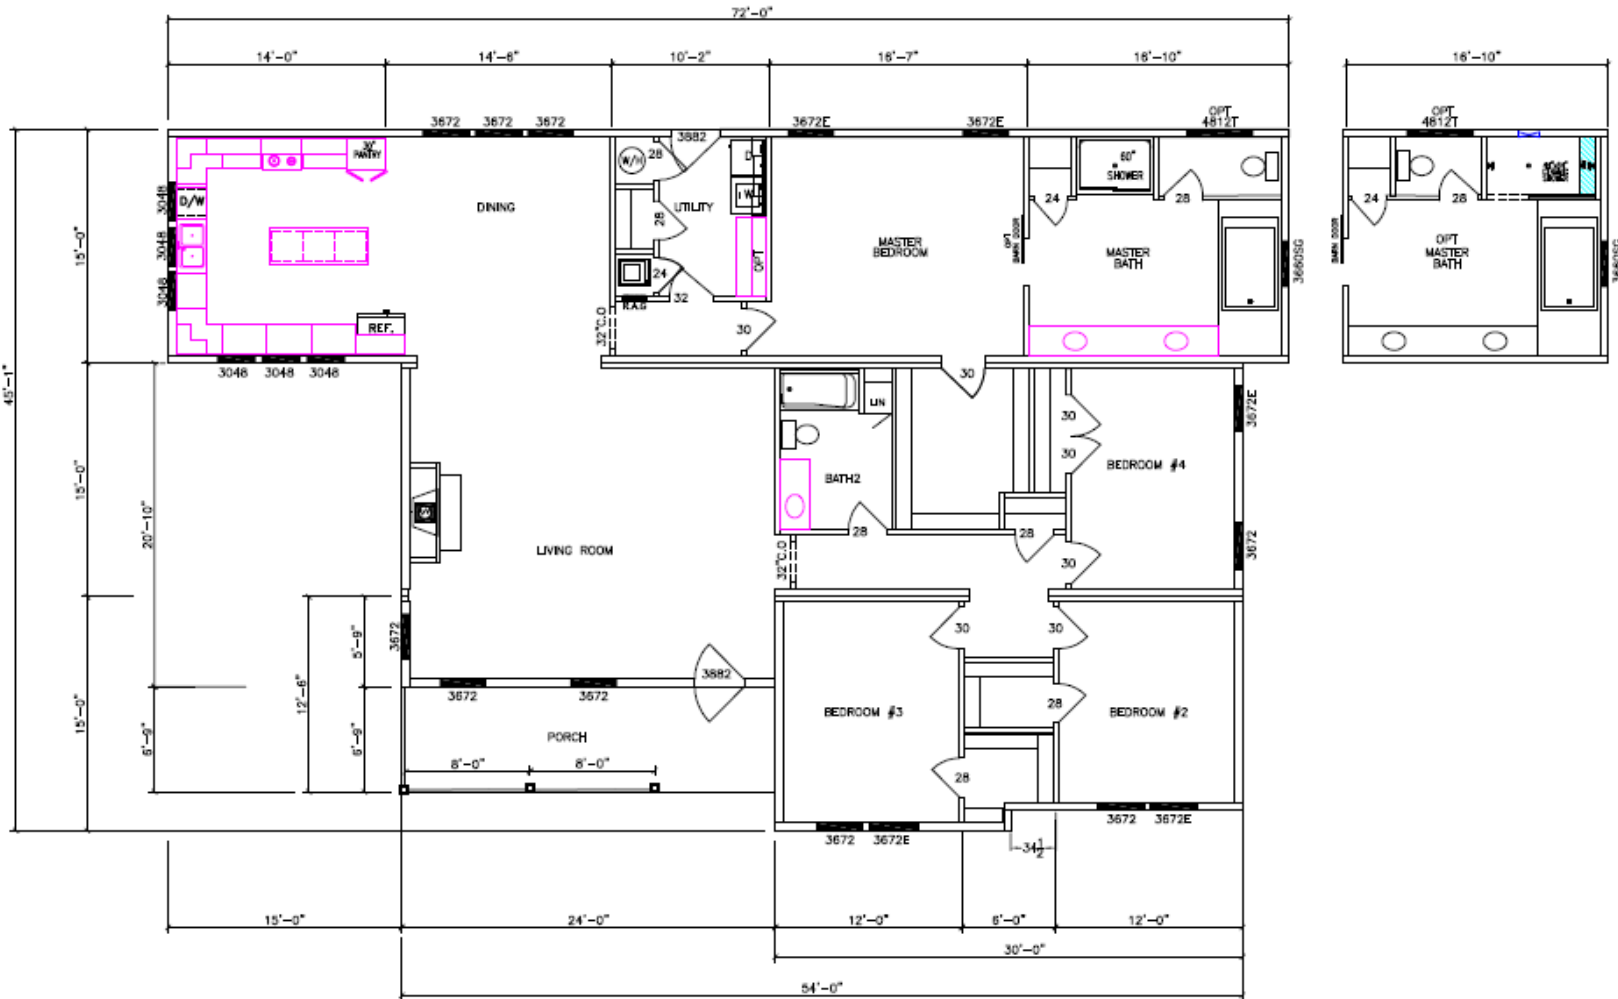

## Manor Collection – Jasmine I

*Due to continuous product improvement, specifications and finish options are subject to change without notice. The square footage and other dimensions are approximate. Renderings are often shown with optional features and upgrades that can be added at additional cost.*

# Manor Collection - Jasmine I

JASMINE I MANOR COLLECTION

8/4/2020  
2624SF 2462HSF

5117-76-4-47 4BR/2BA 2624 TSF / 2462 HSF

Due to continuous product improvement, specifications and finish options are subject to change without notice. The square footage and other dimensions are approximate. Renderings are often shown with optional features and upgrades that can be added at additional cost.

# Manor Collection - Jasmine I

5117-76-4-47 4BR/2BA 2700 TSF / 2538 HSF

Due to continuous product improvement, specifications and finish options are subject to change without notice. The square footage and other dimensions are approximate. Renderings are often shown with optional features and upgrades that can be added at additional cost.