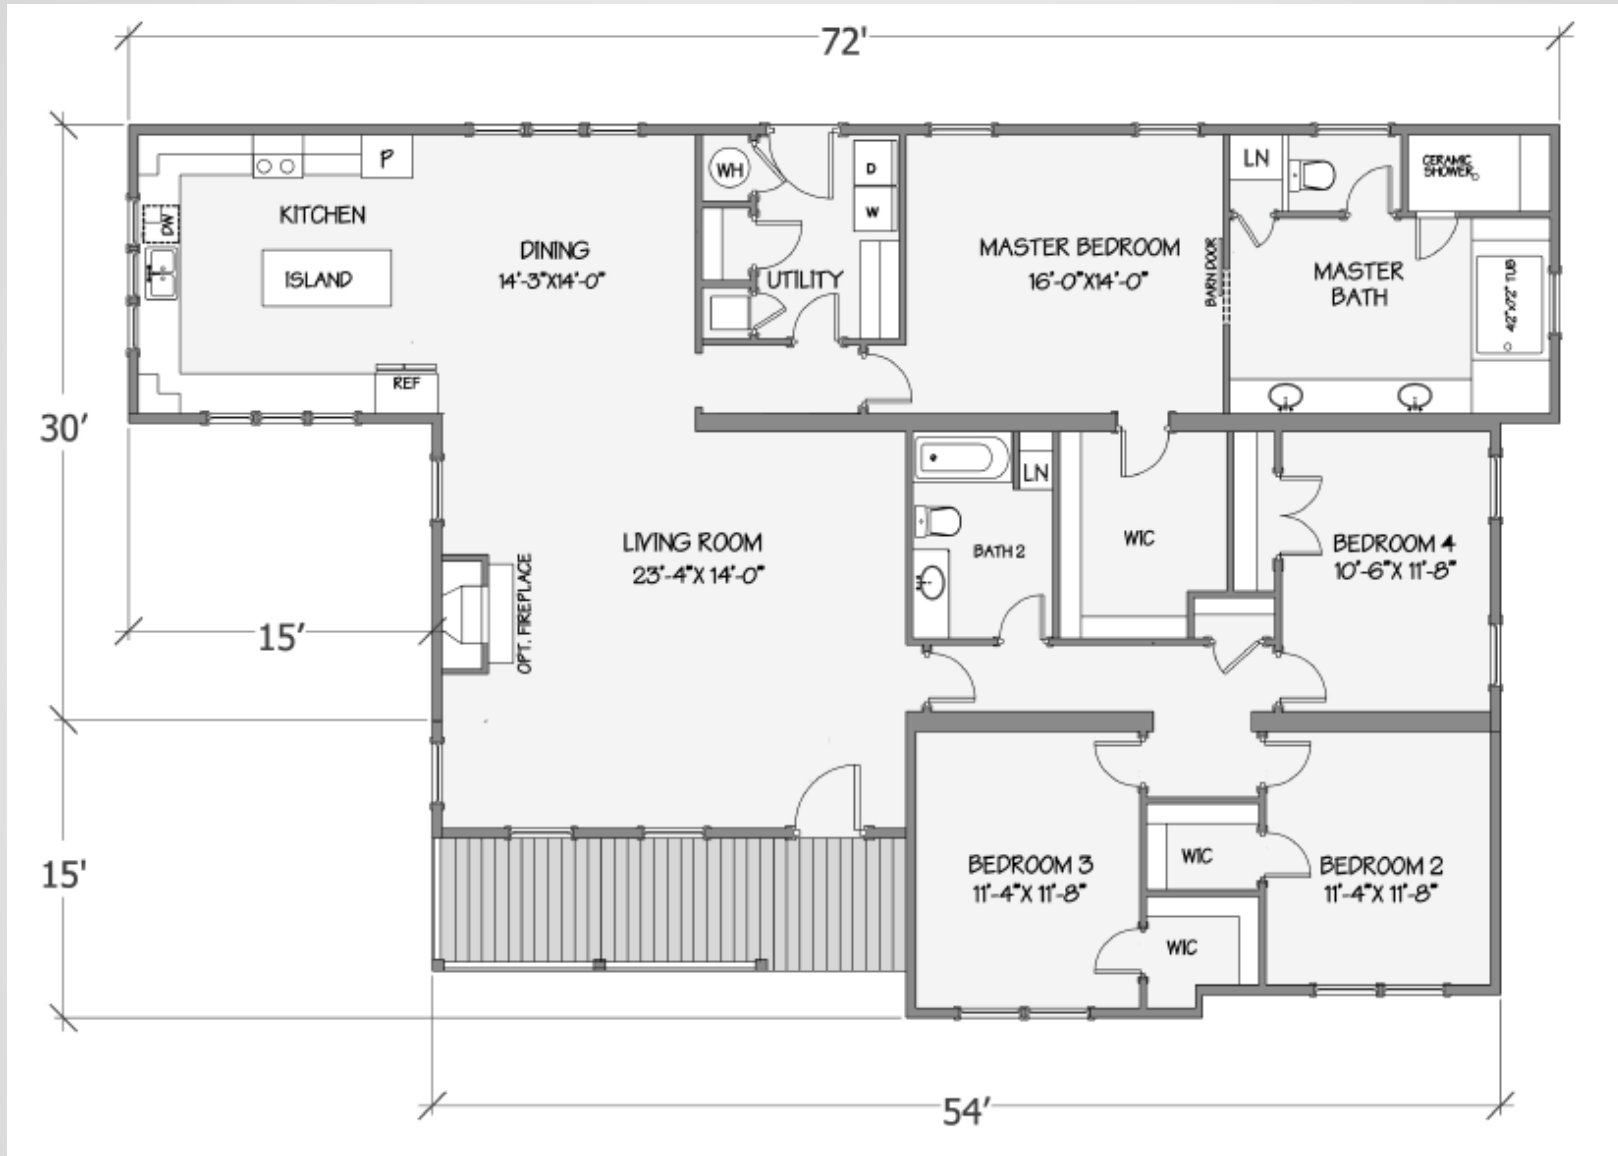

## Manor Collection – Jasmine I

*Due to continuous product improvement, specifications and finish options are subject to change without notice. The square footage and other dimensions are approximate. Renderings are often shown with optional features and upgrades that can be added at additional cost.*

# Manor Collection - Jasmine I

JASMINE I MANOR COLLECTION

8/4/2020  
2624SF 2462HSF

5117-76-4-47 4BR/2BA 2624 TSF / 2462 HSF

Due to continuous product improvement, specifications and finish options are subject to change without notice. The square footage and other dimensions are approximate. Renderings are often shown with optional features and upgrades that can be added at additional cost.

# Manor Collection - Jasmine I

5117-76-4-47 4BR/2BA 2700 TSF / 2538 HSF

Due to continuous product improvement, specifications and finish options are subject to change without notice. The square footage and other dimensions are approximate. Renderings are often shown with optional features and upgrades that can be added at additional cost.