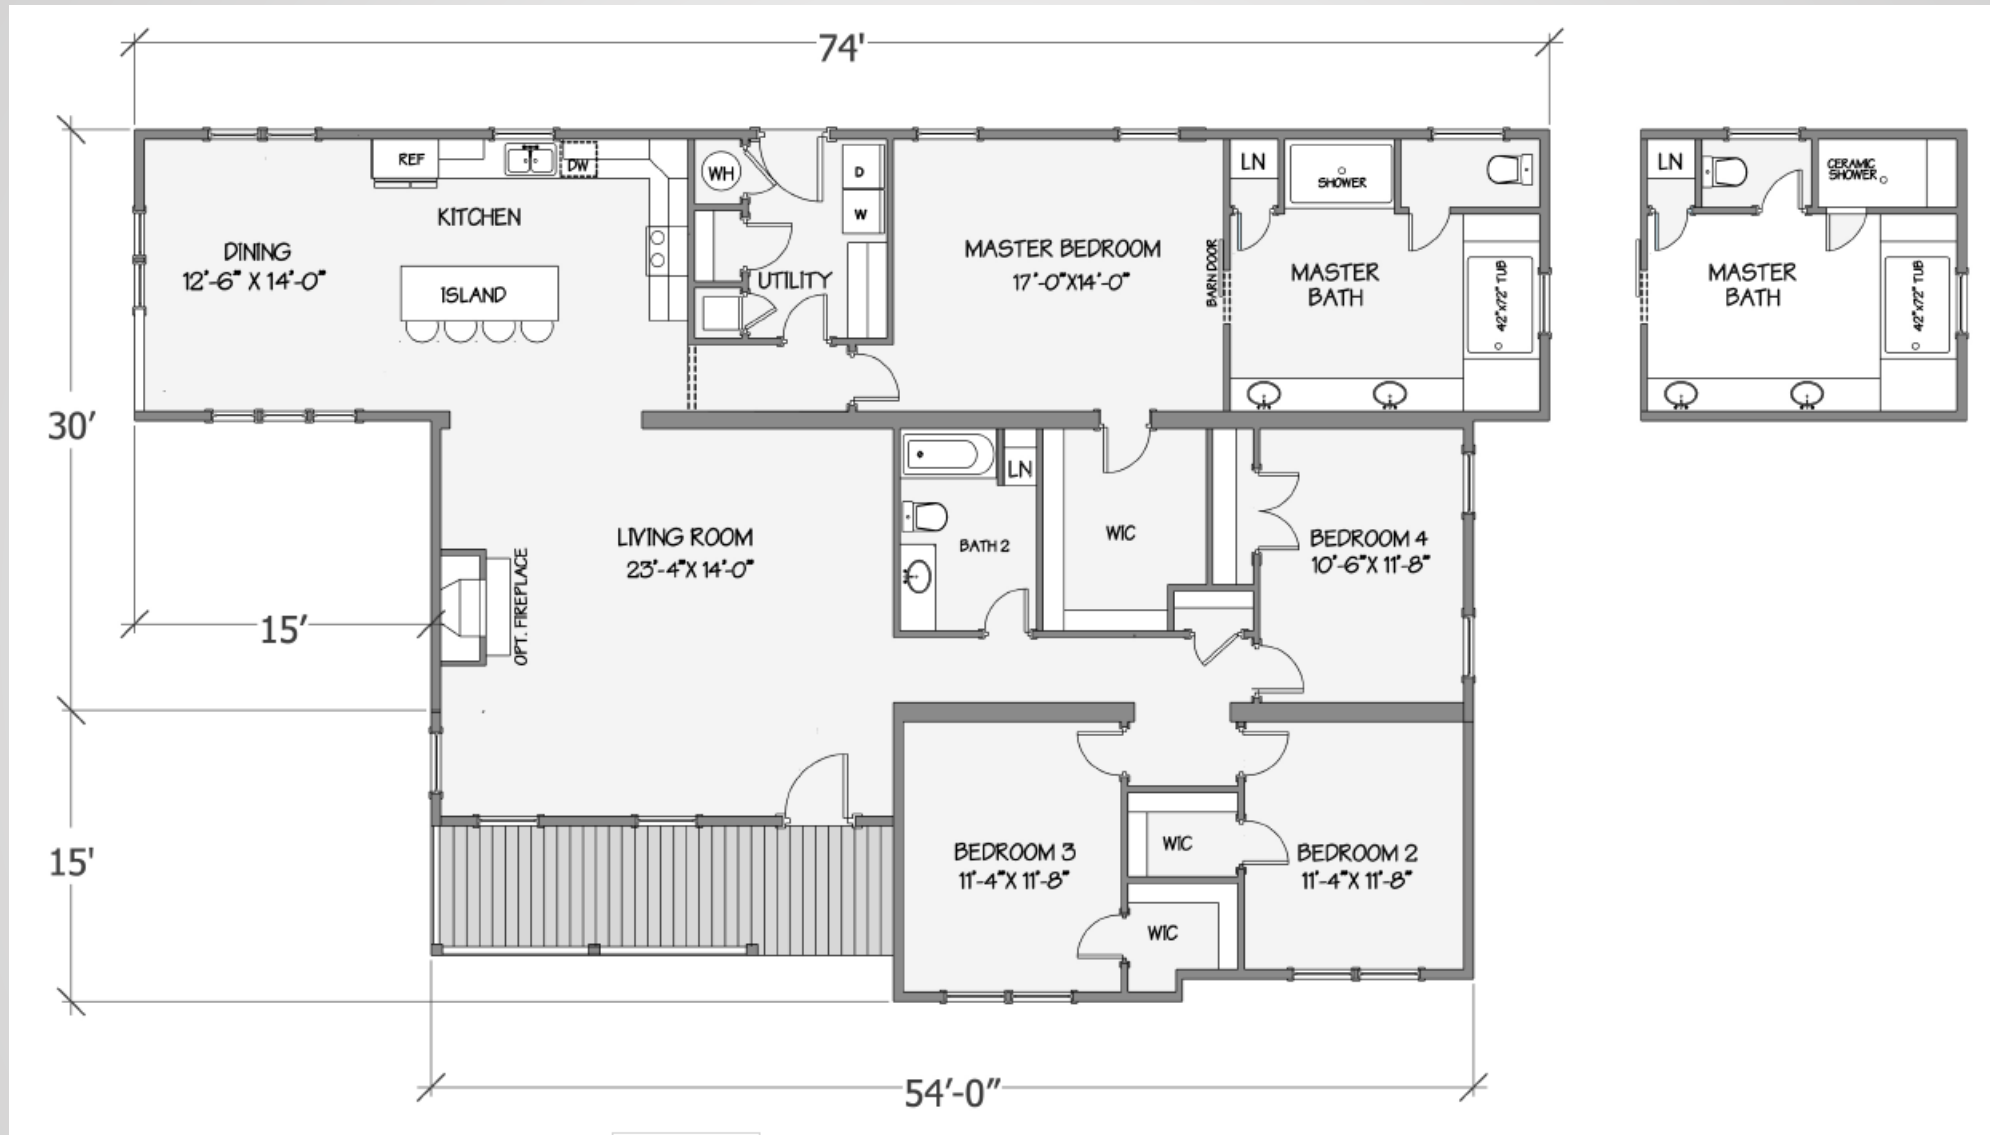

Manor Collection - Jasmine II

Due to continuous product improvement, specifications and finish options are subject to change without notice. The square footage and other dimensions are approximate. Renderings are often shown with optional features and upgrades that can be added at additional cost.

Manor Collection - Jasmine II

5118-78-4-47 4BR/2BA 2477 TSF / 2639 HSF

Due to continuous product improvement, specifications and finish options are subject to change without notice. The square footage and other dimensions are approximate. Renderings are often shown with optional features and upgrades that can be added at additional cost.