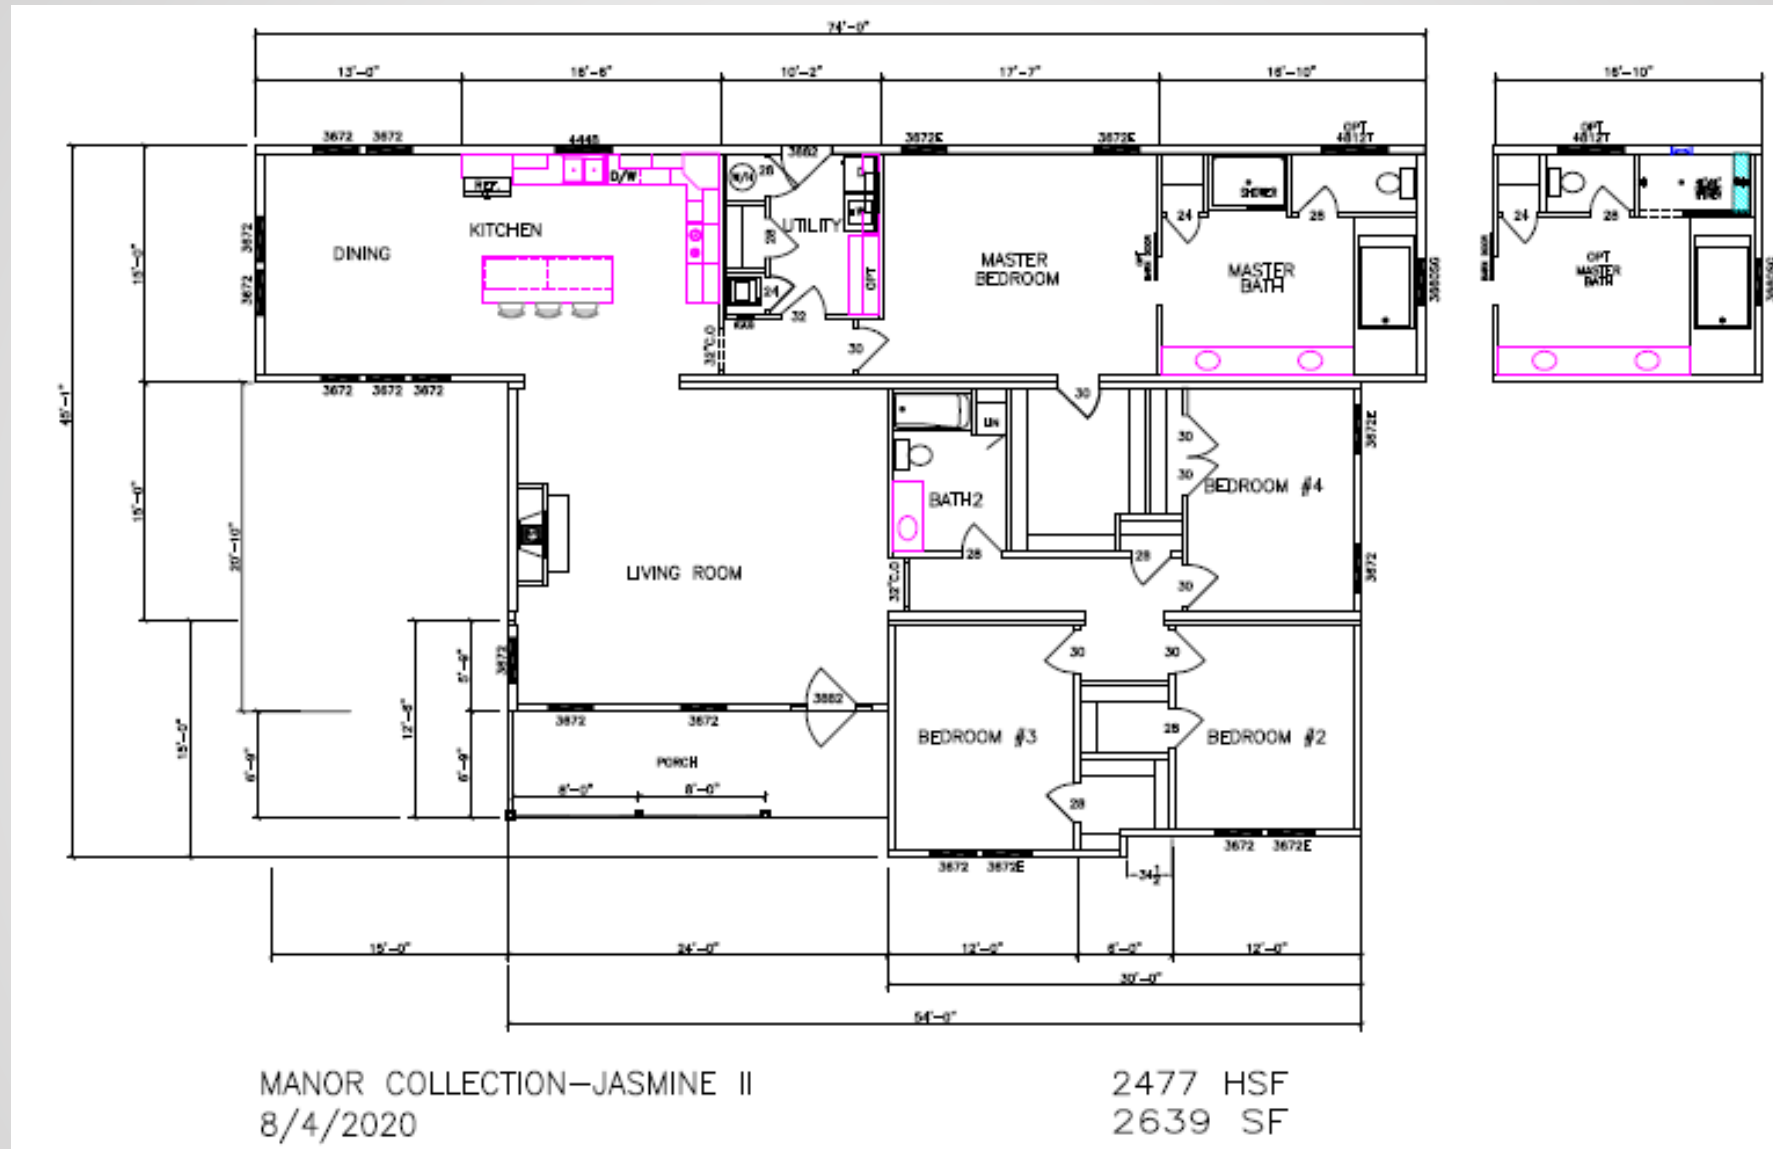

Manor Collection - Jasmine II

Due to continuous product improvement, specifications and finish options are subject to change without notice. The square footage and other dimensions are approximate. Renderings are often shown with optional features and upgrades that can be added at additional cost.

Manor Collection - Jasmine II

5118-78-4-47 4BR/2BA 2477 TSF / 2639 HSF

Due to continuous product improvement, specifications and finish options are subject to change without notice. The square footage and other dimensions are approximate. Renderings are often shown with optional features and upgrades that can be added at additional cost.