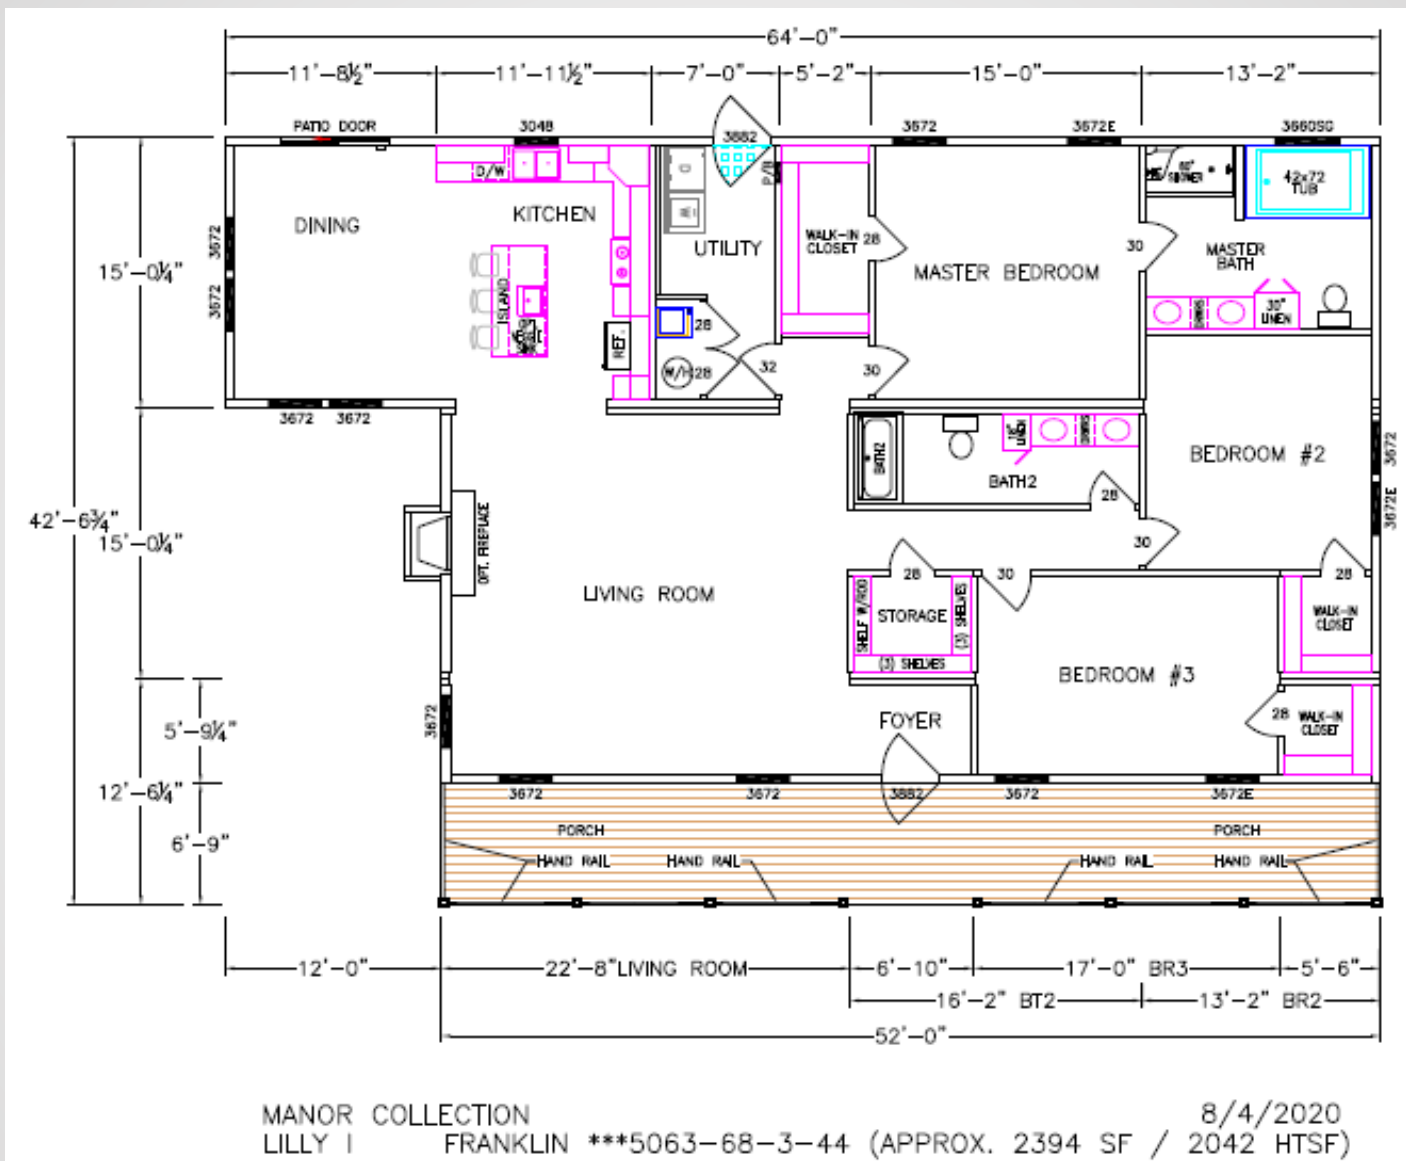

Manor Collection - Lilly I

5063-68-3-44 3BR/2BA 2394 TSF / 2042 HSF

Due to continuous product improvement, specifications and finish options are subject to change without notice. The square footage and other dimensions are approximate. Renderings are often shown with optional features and upgrades that can be added at additional cost.