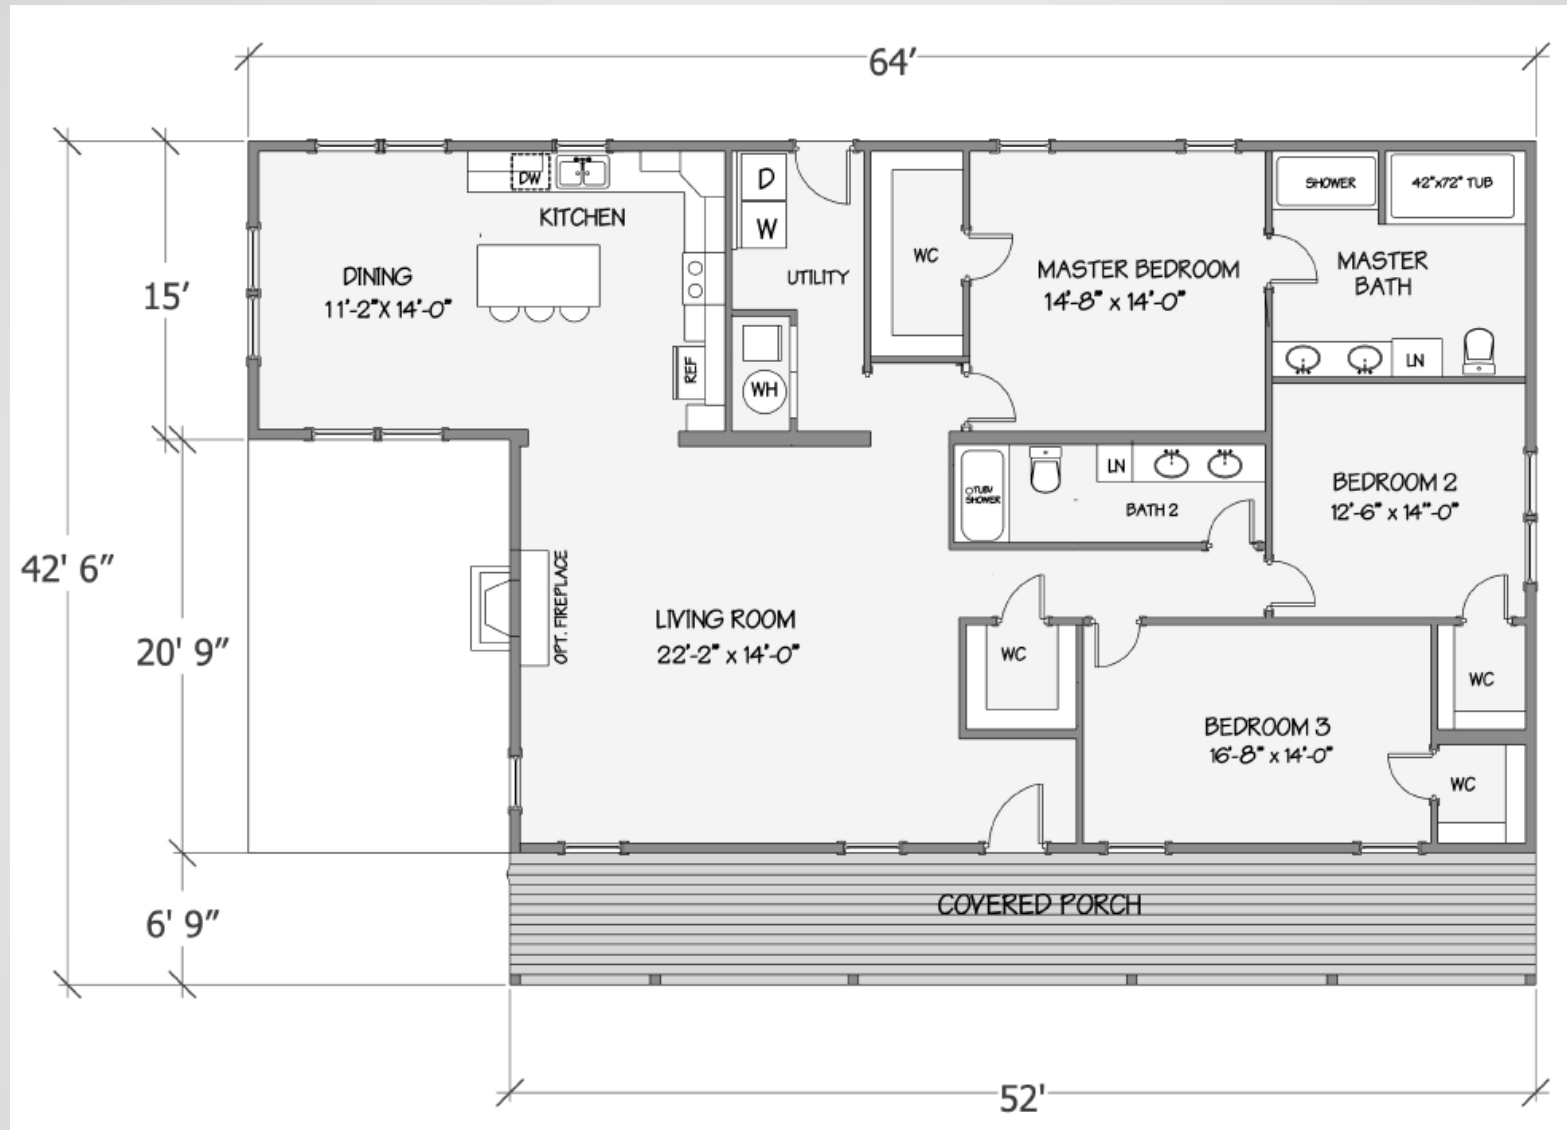

Manor Collection – Lilly I

Due to continuous product improvement, specifications and finish options are subject to change without notice. The square footage and other dimensions are approximate. Renderings are often shown with optional features and upgrades that can be added at additional cost.

Manor Collection - Lilly I

5063-68-3-44 3BR/2BA 2394 TSF / 2042 HSF

Due to continuous product improvement, specifications and finish options are subject to change without notice. The square footage and other dimensions are approximate. Renderings are often shown with optional features and upgrades that can be added at additional cost.