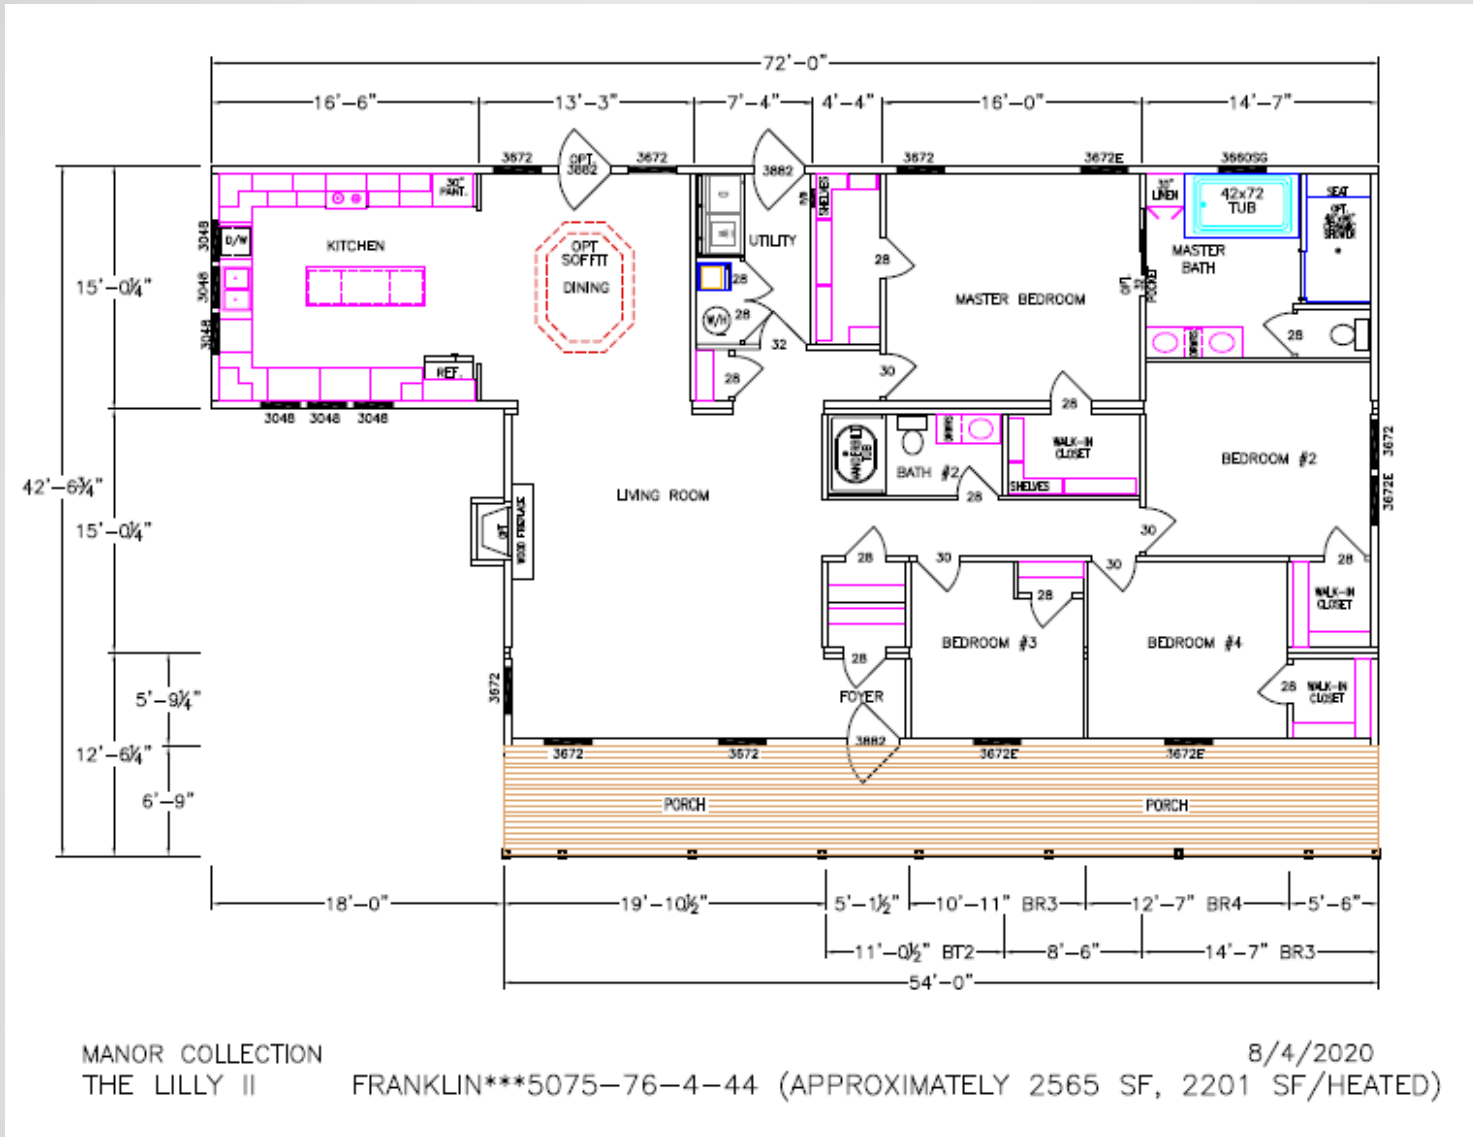

## Manor Collection – Lilly II

*Due to continuous product improvement, specifications and finish options are subject to change without notice. The square footage and other dimensions are approximate. Renderings are often shown with optional features and upgrades that can be added at additional cost.*

# Manor Collection - Lilly II

5075-76-4-44 4BR/2BA 2565TSF / 2201HSF

Due to continuous product improvement, specifications and finish options are subject to change without notice. The square footage and other dimensions are approximate. Renderings are often shown with optional features and upgrades that can be added at additional cost.