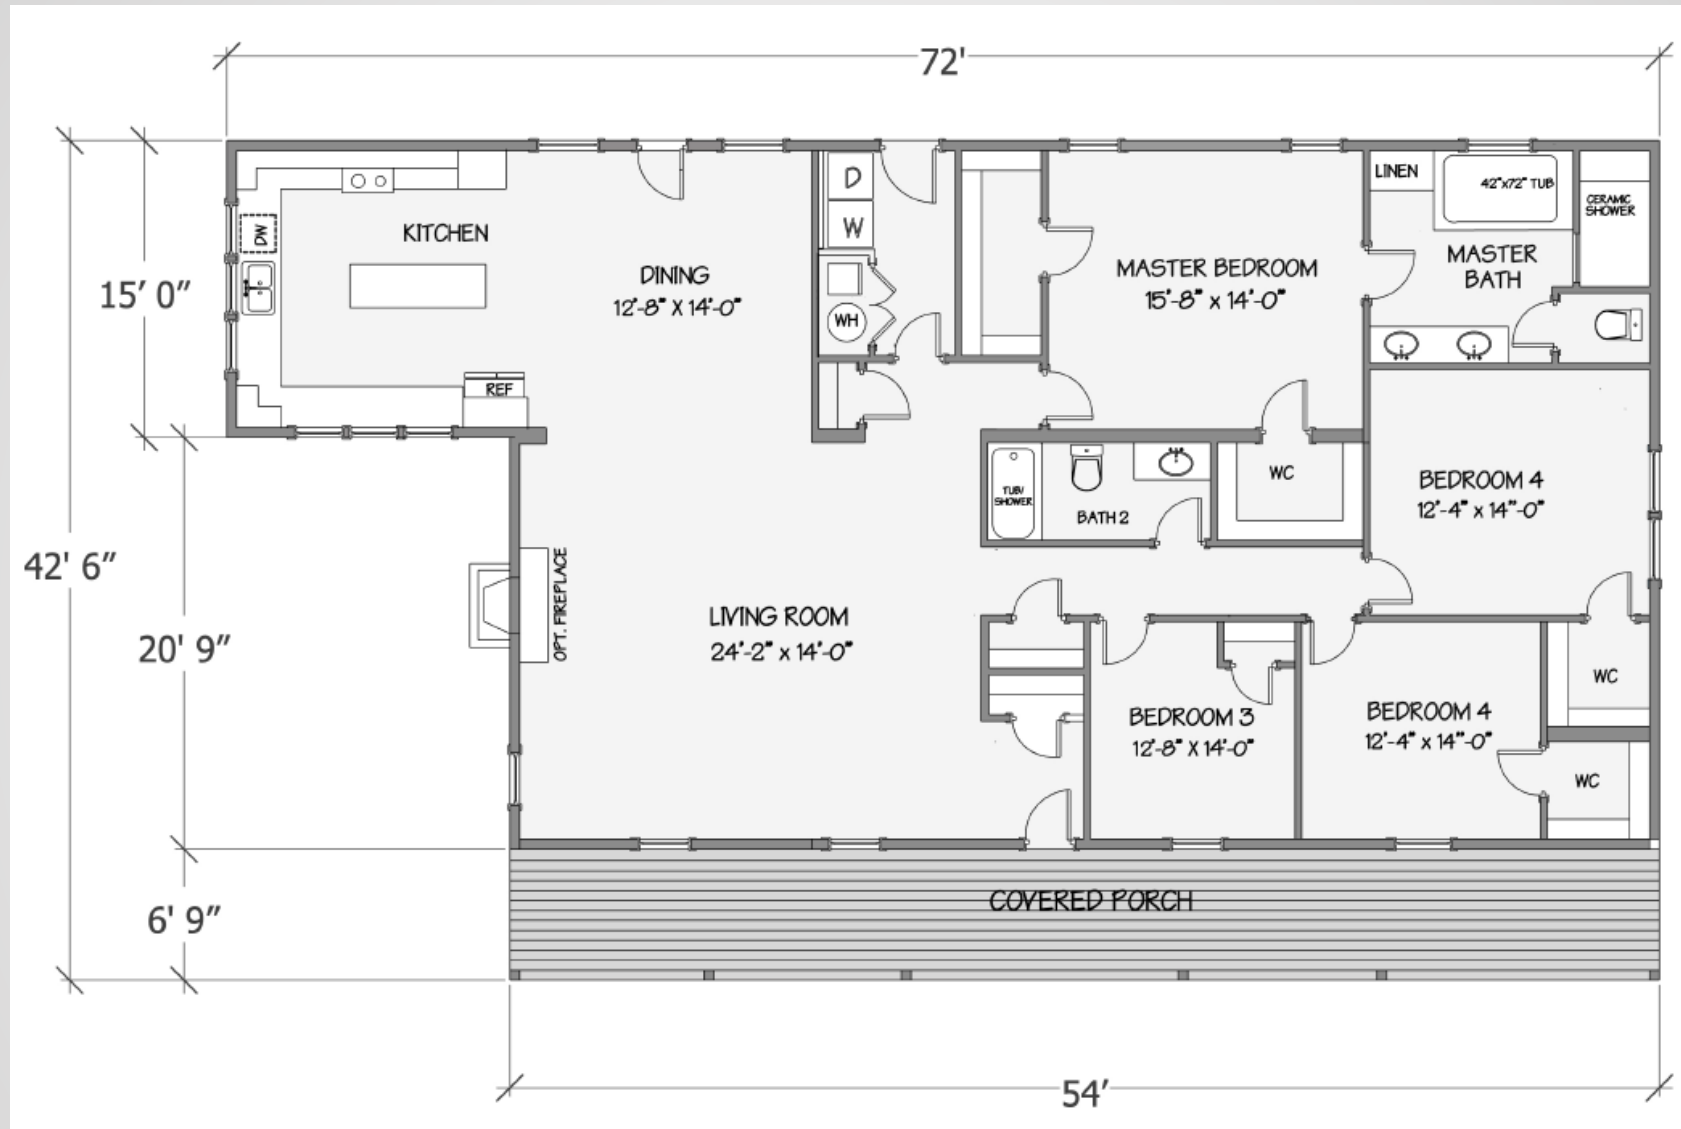

## Manor Collection – Lilly II

*Due to continuous product improvement, specifications and finish options are subject to change without notice. The square footage and other dimensions are approximate. Renderings are often shown with optional features and upgrades that can be added at additional cost.*

# Manor Collection - Lilly II

5075-76-4-44 4BR/2BA 2565TSF / 2201HSF

Due to continuous product improvement, specifications and finish options are subject to change without notice. The square footage and other dimensions are approximate. Renderings are often shown with optional features and upgrades that can be added at additional cost.