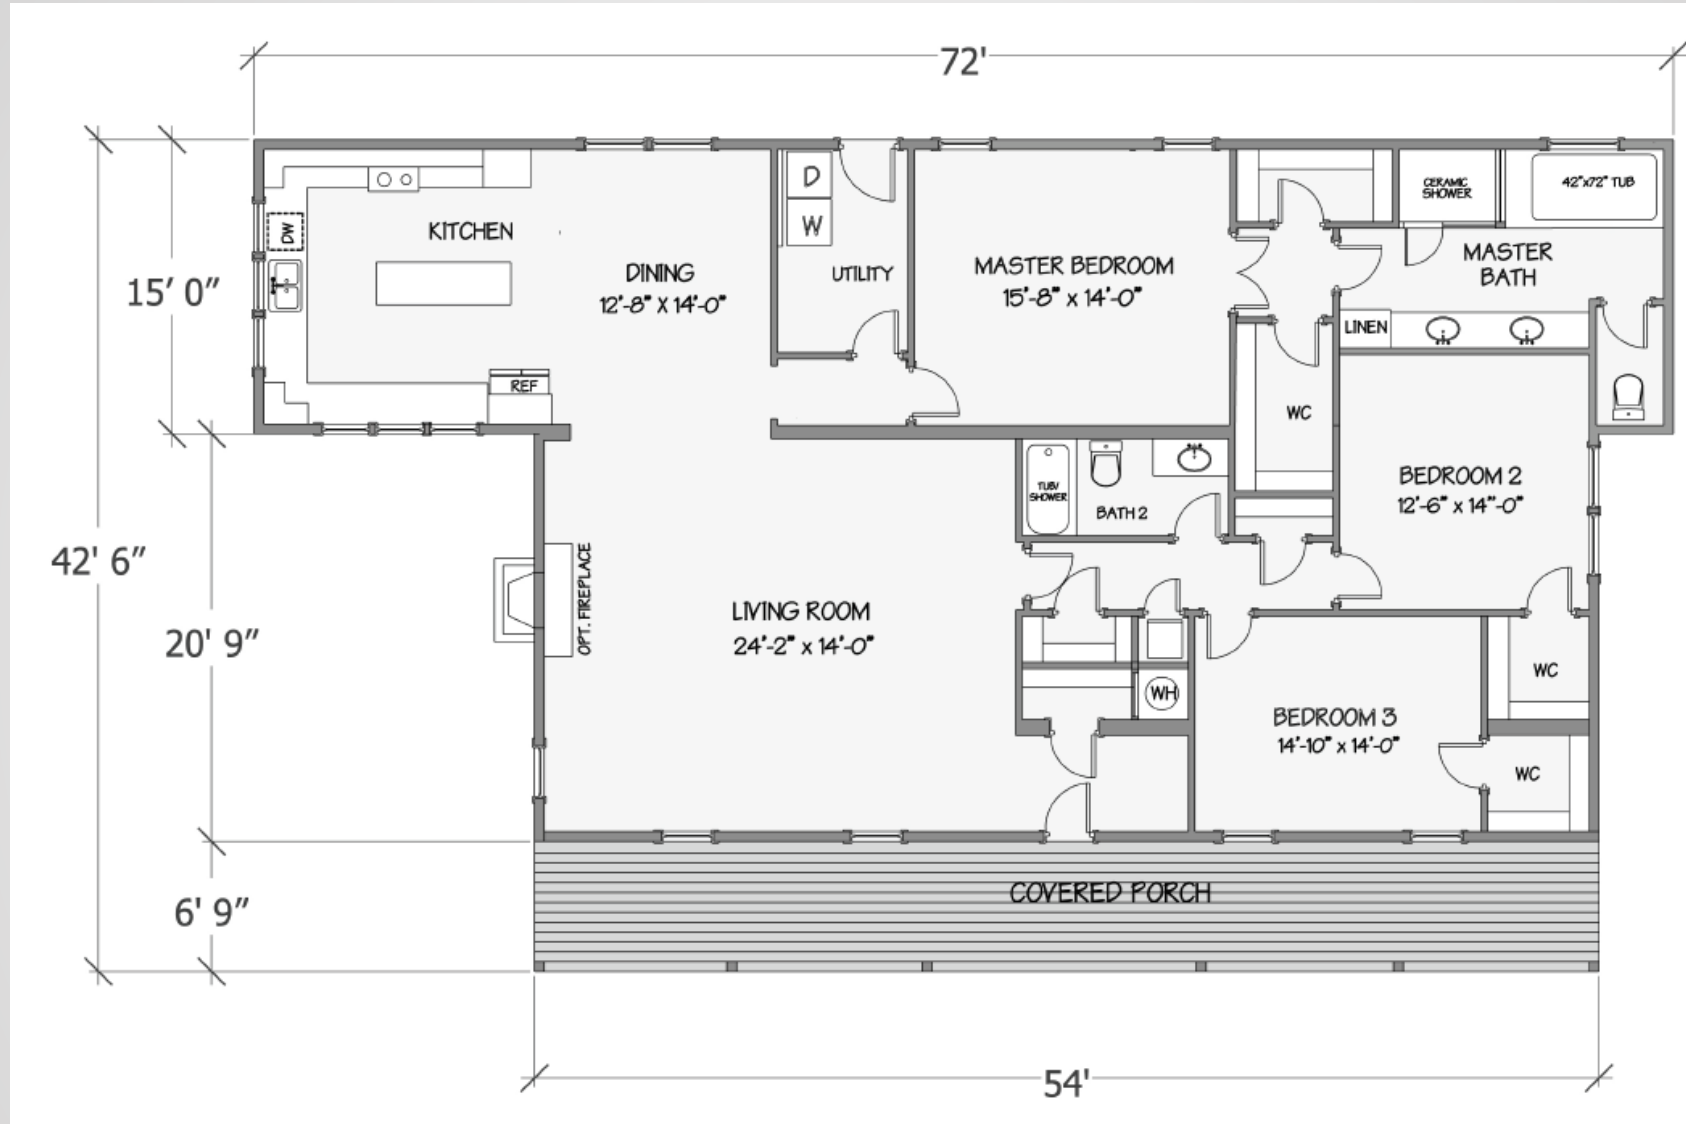

## Manor Collection – Lilly III

*Due to continuous product improvement, specifications and finish options are subject to change without notice. The square footage and other dimensions are approximate. Renderings are often shown with optional features and upgrades that can be added at additional cost.*

# Manor Collection - Lilly III

5116-76-3-44 3BR/2BA 2606 TSF / 2235 HSF

Due to continuous product improvement, specifications and finish options are subject to change without notice. The square footage and other dimensions are approximate. Renderings are often shown with optional features and upgrades that can be added at additional cost.

# Manor Collection - Lilly III

5116-76-3-44 3BR/2BA 2569 TSF / 2235 HSF

Due to continuous product improvement, specifications and finish options are subject to change without notice. The square footage and other dimensions are approximate. Renderings are often shown with optional features and upgrades that can be added at additional cost.