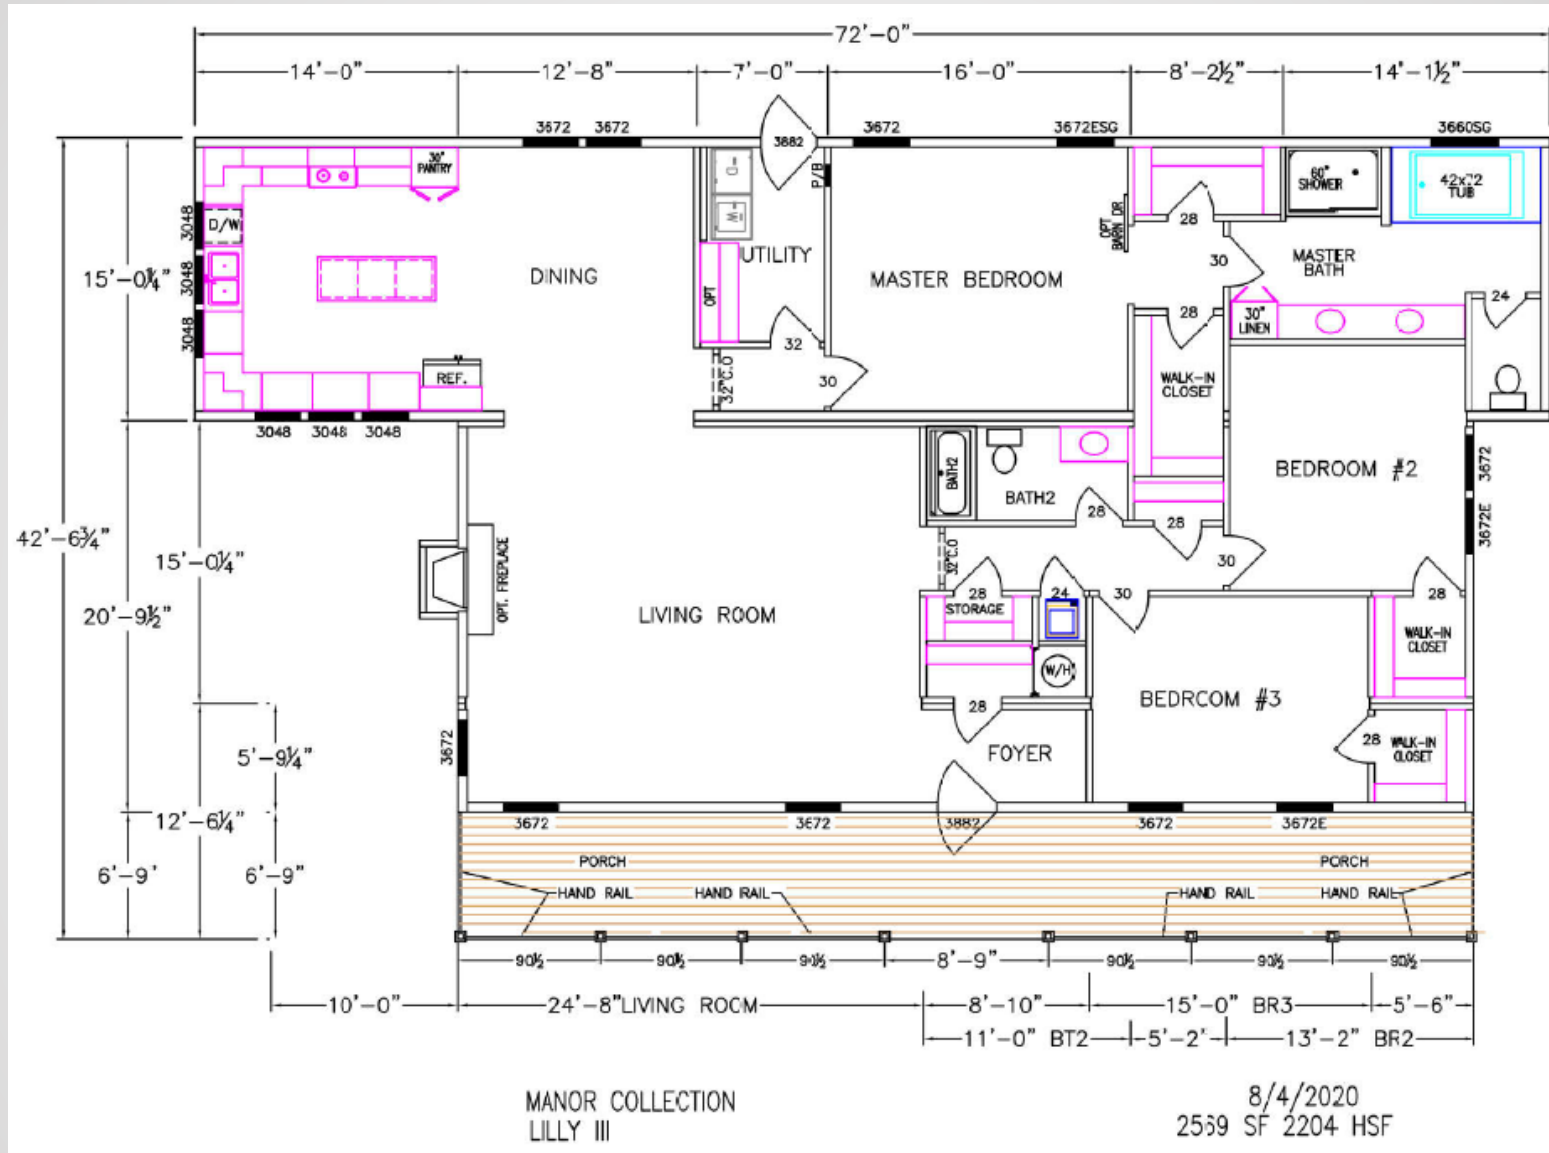

## Manor Collection – Lilly III

*Due to continuous product improvement, specifications and finish options are subject to change without notice. The square footage and other dimensions are approximate. Renderings are often shown with optional features and upgrades that can be added at additional cost.*

# Manor Collection - Lilly III

5116-76-3-44 3BR/2BA 2606 TSF / 2235 HSF

Due to continuous product improvement, specifications and finish options are subject to change without notice. The square footage and other dimensions are approximate. Renderings are often shown with optional features and upgrades that can be added at additional cost.

# Manor Collection - Lilly III

5116-76-3-44 3BR/2BA 2569 TSF / 2235 HSF

Due to continuous product improvement, specifications and finish options are subject to change without notice. The square footage and other dimensions are approximate. Renderings are often shown with optional features and upgrades that can be added at additional cost.