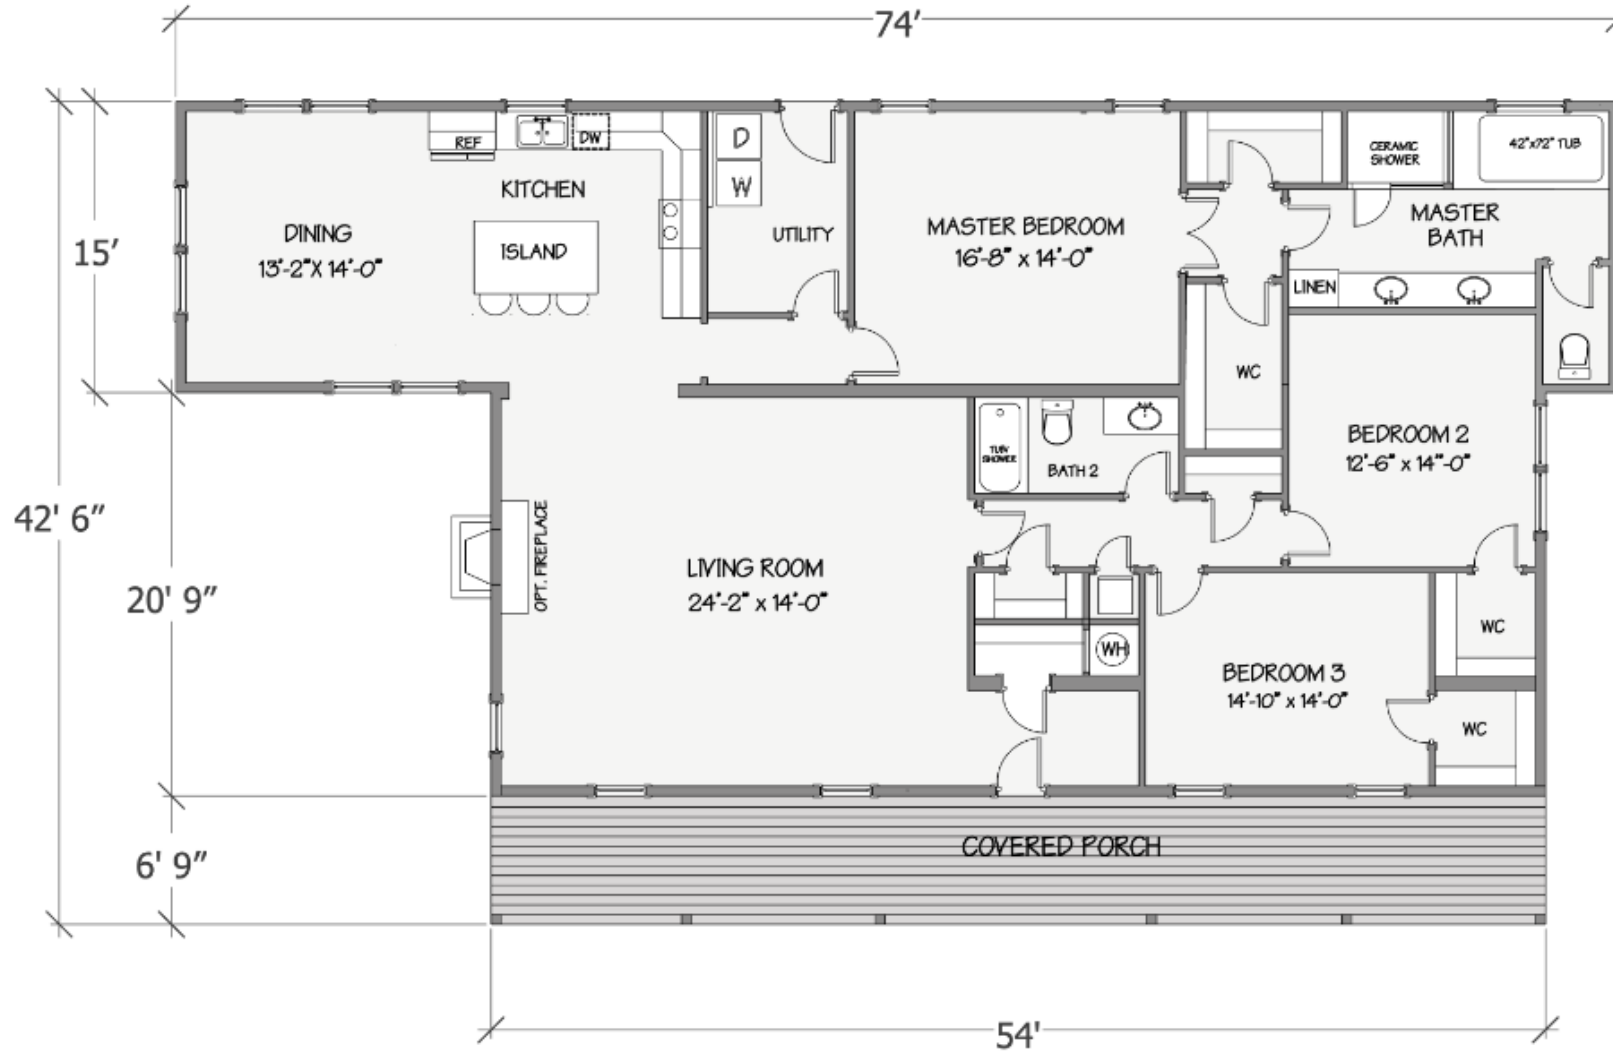

Manor Collection – Lilly IV

Due to continuous product improvement, specifications and finish options are subject to change without notice. The square footage and other dimensions are approximate. Renderings are often shown with optional features and upgrades that can be added at additional cost.

Manor Collection - Lilly IV

5134-78-3-44 3BR/2BA 2636 TSF / 2265 HSF

Due to continuous product improvement, specifications and finish options are subject to change without notice. The square footage and other dimensions are approximate. Renderings are often shown with optional features and upgrades that can be added at additional cost.