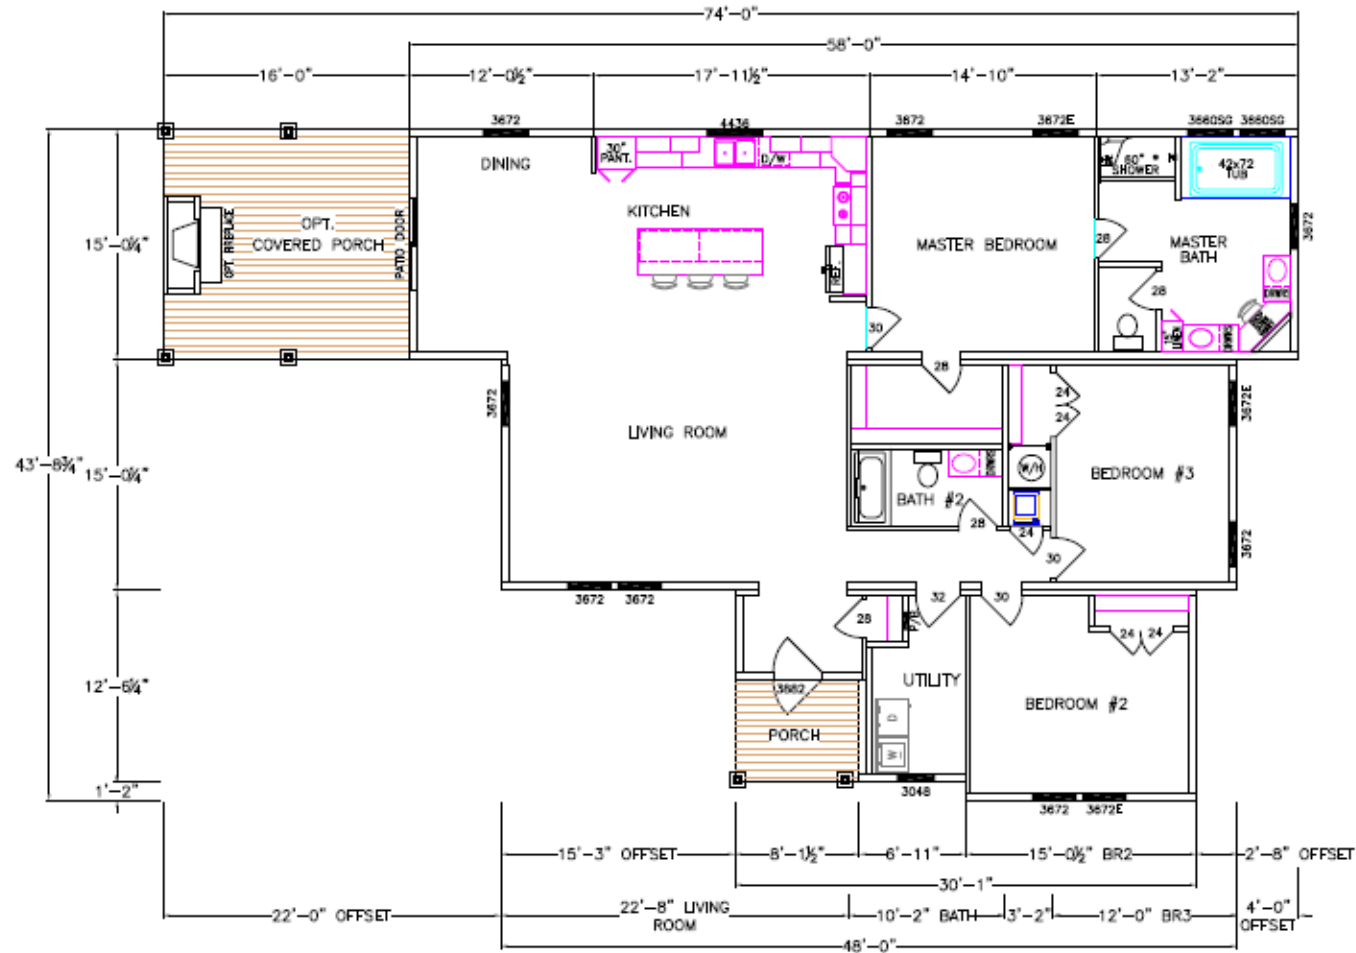

Manor Collection - Nandina I

Due to continuous product improvement, specifications and finish options are subject to change without notice. The square footage and other dimensions are approximate. Renderings are often shown with optional features and upgrades that can be added at additional cost.

Manor Collection – Nandina I

Due to continuous product improvement, specifications and finish options are subject to change without notice. The square footage and other dimensions are approximate. Renderings are often shown with optional features and upgrades that can be added at additional cost.

Manor Collection - Nandina I

5039-78-3-47 3BR/2BA 2227 TSF / 1932HSF

Due to continuous product improvement, specifications and finish options are subject to change without notice. The square footage and other dimensions are approximate. Renderings are often shown with optional features and upgrades that can be added at additional cost.

Manor Collection - Nandina I

MANOR COLLECTION
NANDINA I

FRANKLIN ***5039-78-3-47 (APPROX. 2227 SF /1932 HSF)
8/4/2020

5039-78-3-47 3BR/2BA 2227 TSF /1932 HSF

Due to continuous product improvement, specifications and finish options are subject to change without notice. The square footage and other dimensions are approximate. Renderings are often shown with optional features and upgrades that can be added at additional cost.