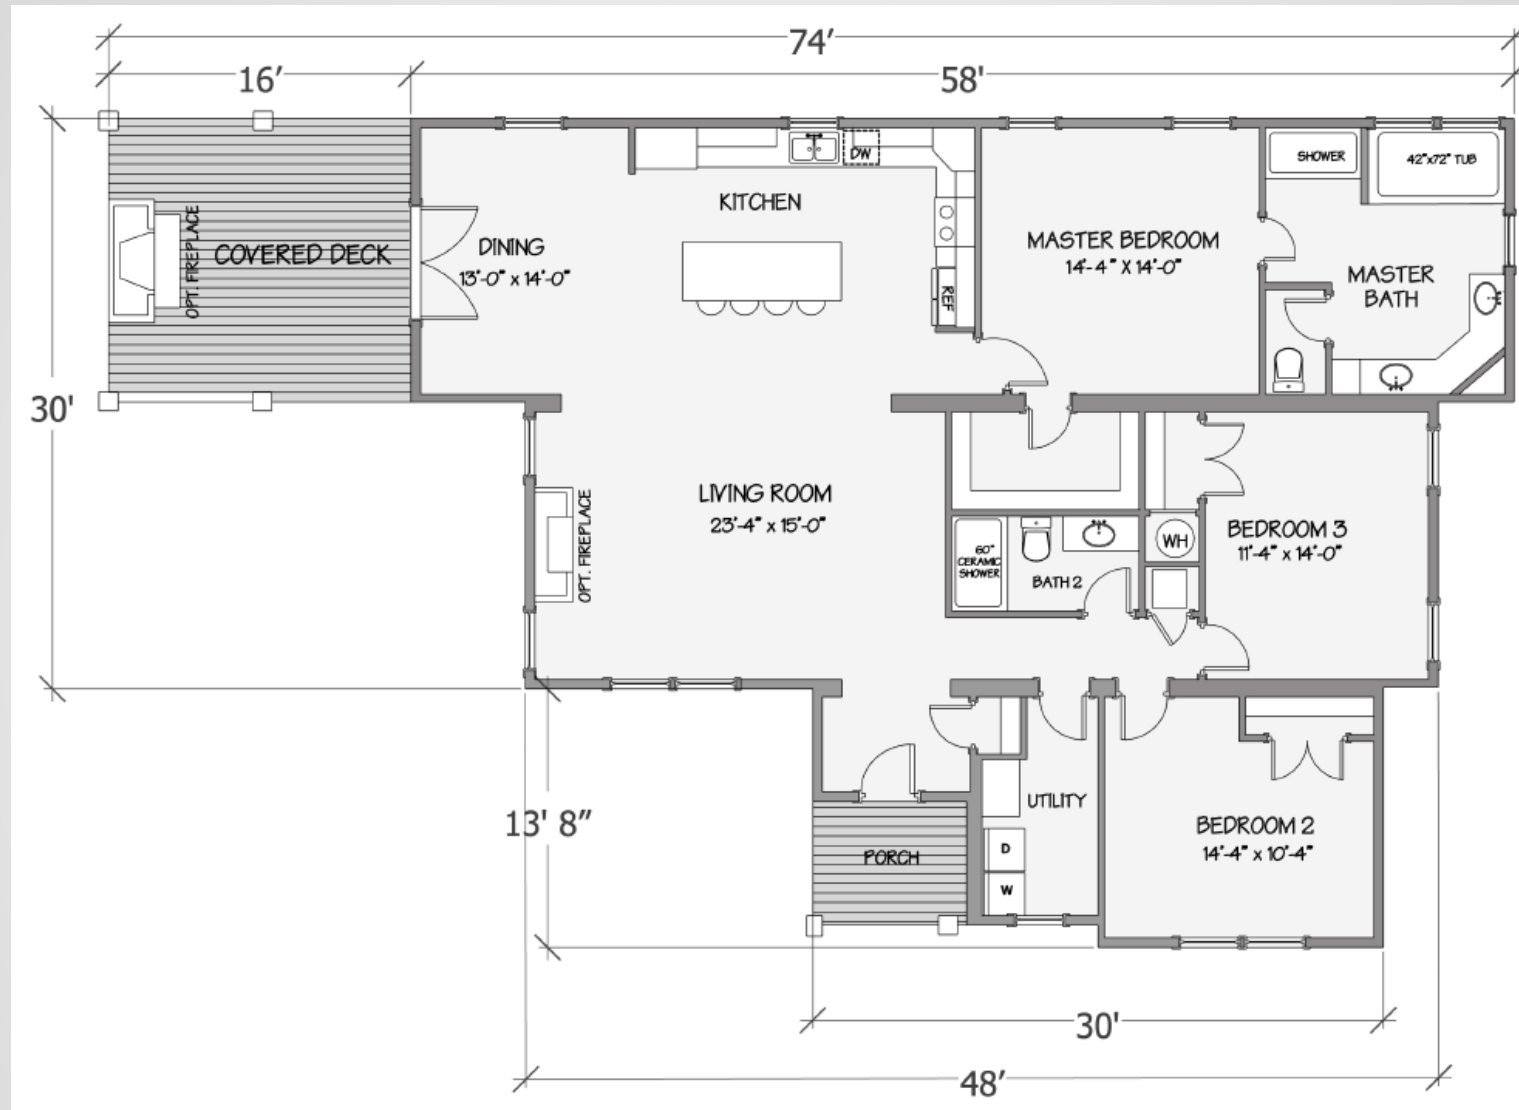

Manor Collection - Nandina I

Due to continuous product improvement, specifications and finish options are subject to change without notice. The square footage and other dimensions are approximate. Renderings are often shown with optional features and upgrades that can be added at additional cost.

Manor Collection – Nandina I

Due to continuous product improvement, specifications and finish options are subject to change without notice. The square footage and other dimensions are approximate. Renderings are often shown with optional features and upgrades that can be added at additional cost.

Manor Collection - Nandina I

5039-78-3-47 3BR/2BA 2227 TSF / 1932HSF

Due to continuous product improvement, specifications and finish options are subject to change without notice. The square footage and other dimensions are approximate. Renderings are often shown with optional features and upgrades that can be added at additional cost.

Manor Collection - Nandina I

MANOR COLLECTION
NANDINA I

FRANKLIN ***5039-78-3-47 (APPROX. 2227 SF /1932 HSF)
8/4/2020

5039-78-3-47 3BR/2BA 2227 TSF /1932 HSF

Due to continuous product improvement, specifications and finish options are subject to change without notice. The square footage and other dimensions are approximate. Renderings are often shown with optional features and upgrades that can be added at additional cost.