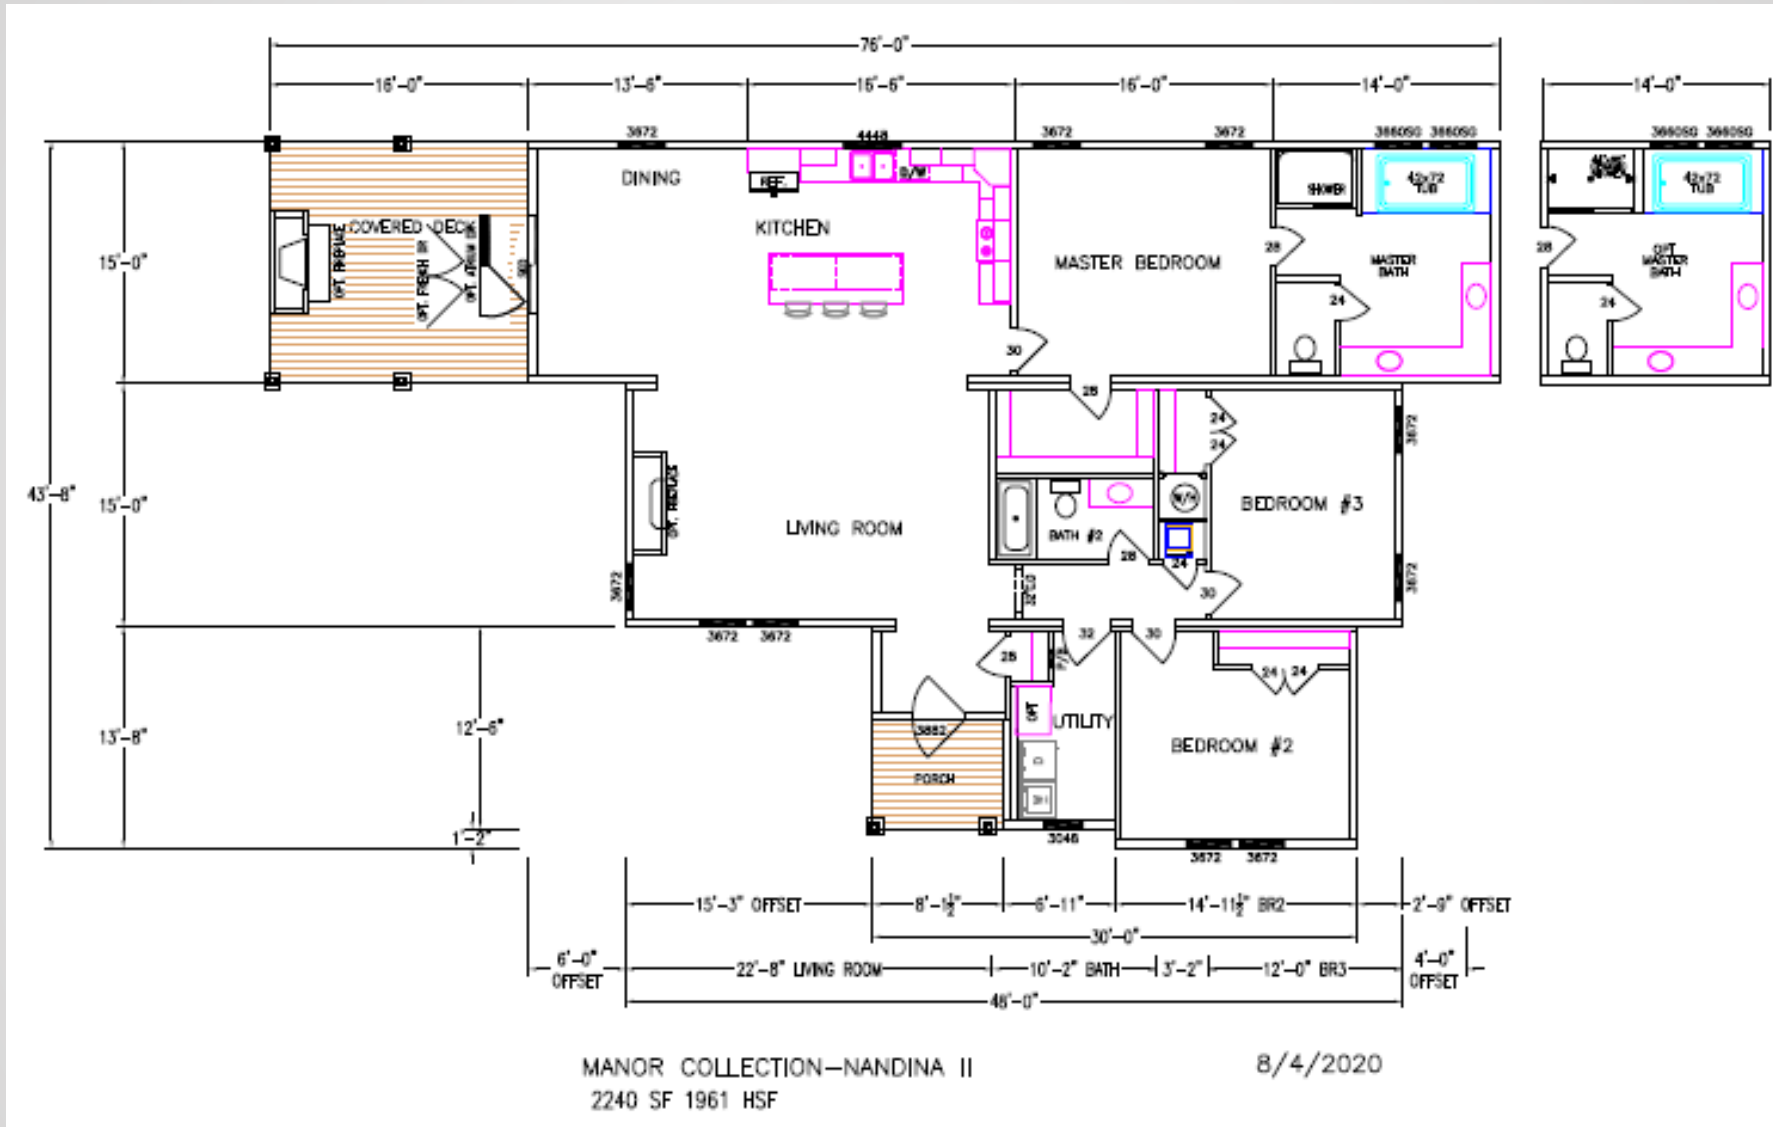

Manor Collection - Nandina II

5113-80-3-47 3BR/2BA 2240 TSF / 1961 HSF

Due to continuous product improvement, specifications and finish options are subject to change without notice. The square footage and other dimensions are approximate. Renderings are often shown with optional features and upgrades that can be added at additional cost.