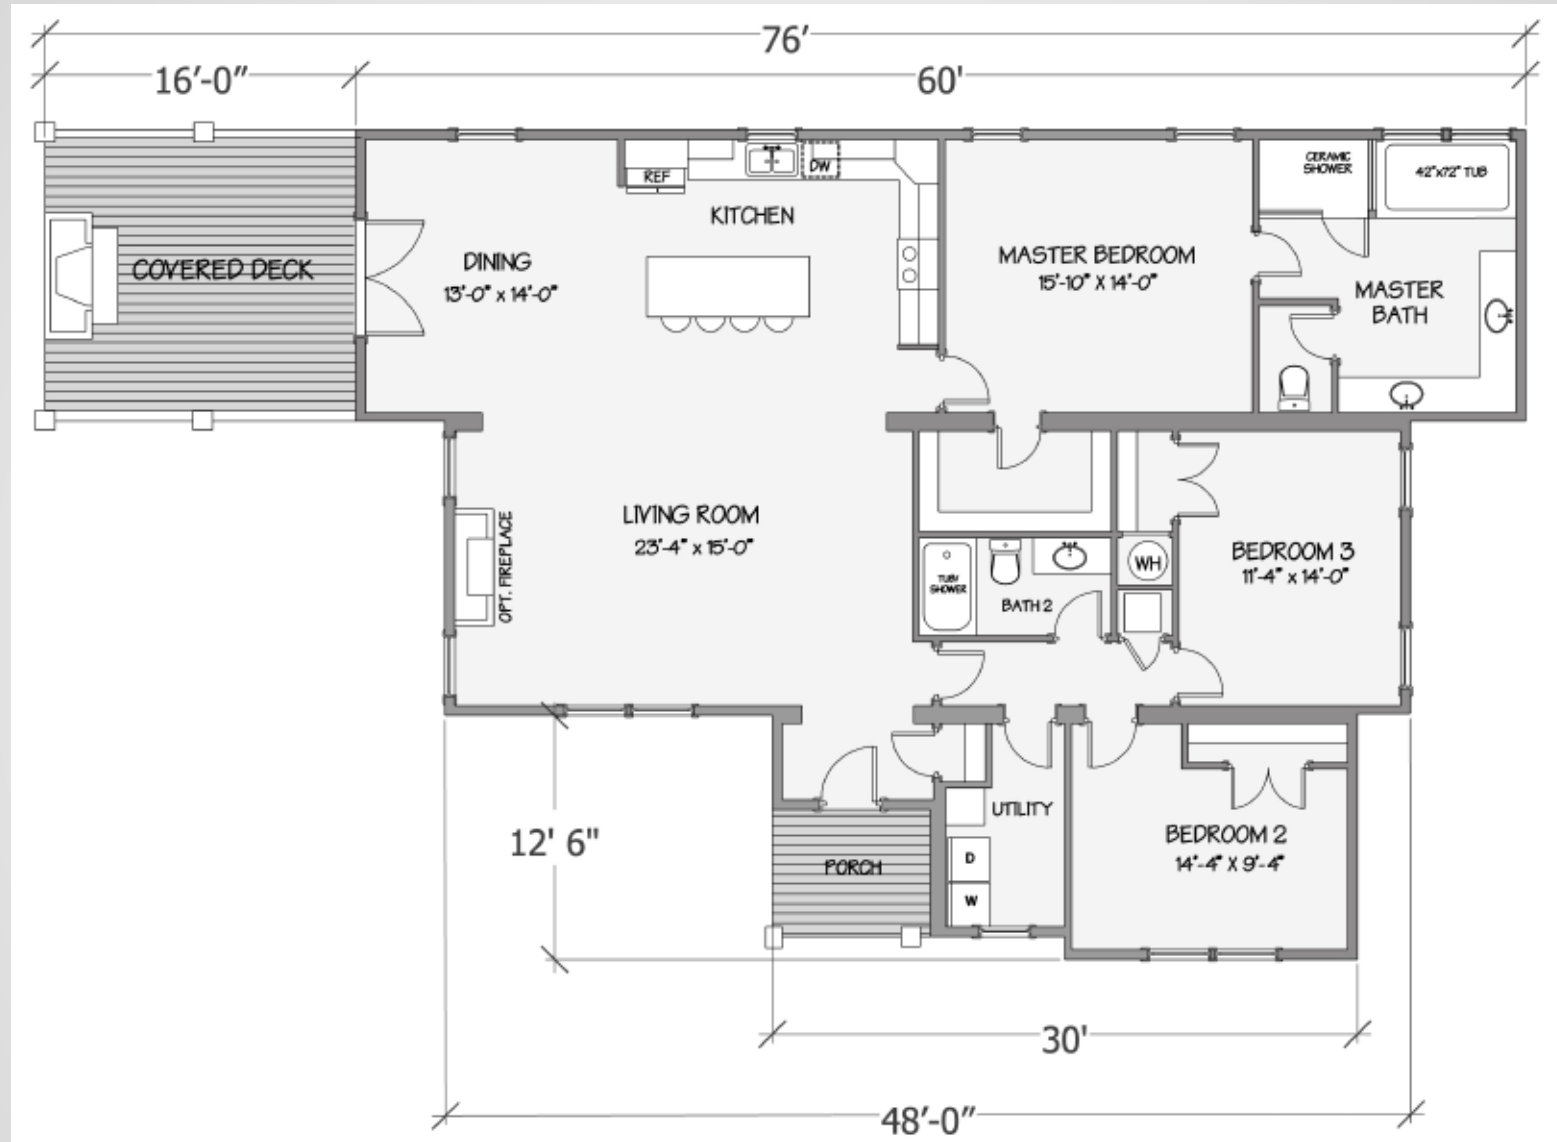

Manor Collection - Nandina II

Due to continuous product improvement, specifications and finish options are subject to change without notice. The square footage and other dimensions are approximate. Renderings are often shown with optional features and upgrades that can be added at additional cost.

Manor Collection - Nandina II

5113-80-3-47 3BR/2BA 2240 TSF / 1961 HSF

Due to continuous product improvement, specifications and finish options are subject to change without notice. The square footage and other dimensions are approximate. Renderings are often shown with optional features and upgrades that can be added at additional cost.