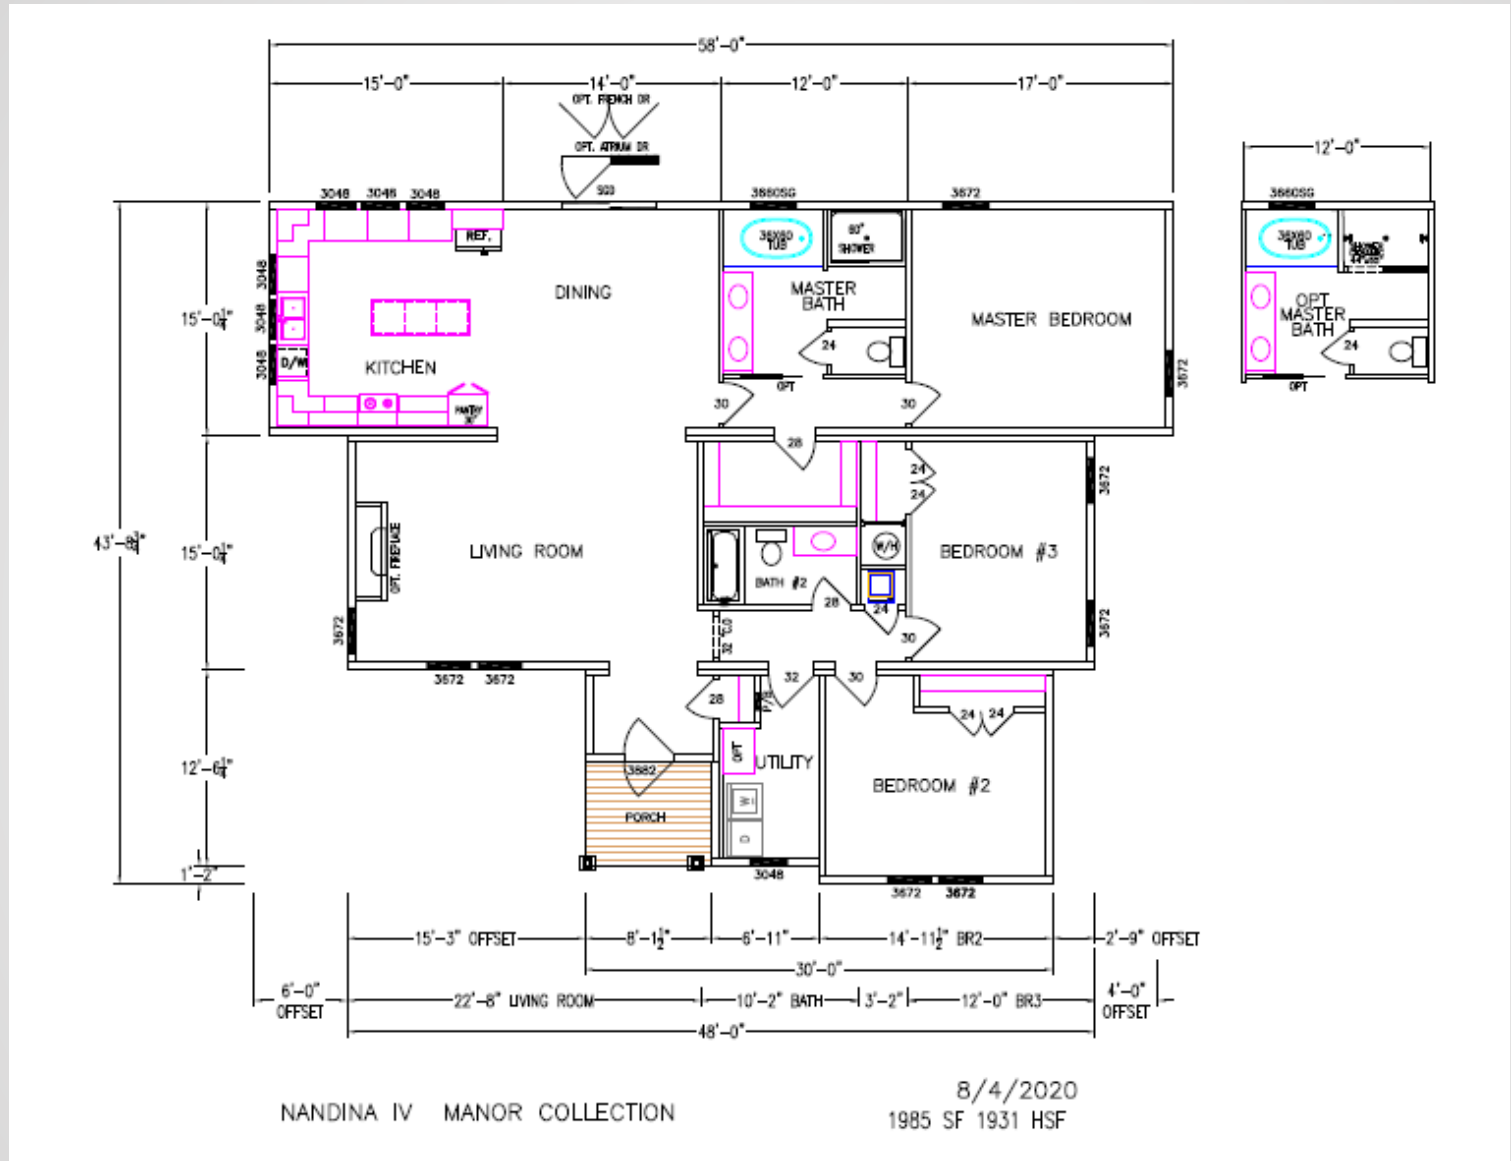

Manor Collection - Nandina IV

Due to continuous product improvement, specifications and finish options are subject to change without notice. The square footage and other dimensions are approximate. Renderings are often shown with optional features and upgrades that can be added at additional cost.

Manor Collection - Nandina IV

5115-62-3-47 3BR/2BA 1985 TSF / 1931 HSF

Due to continuous product improvement, specifications and finish options are subject to change without notice. The square footage and other dimensions are approximate. Renderings are often shown with optional features and upgrades that can be added at additional cost.