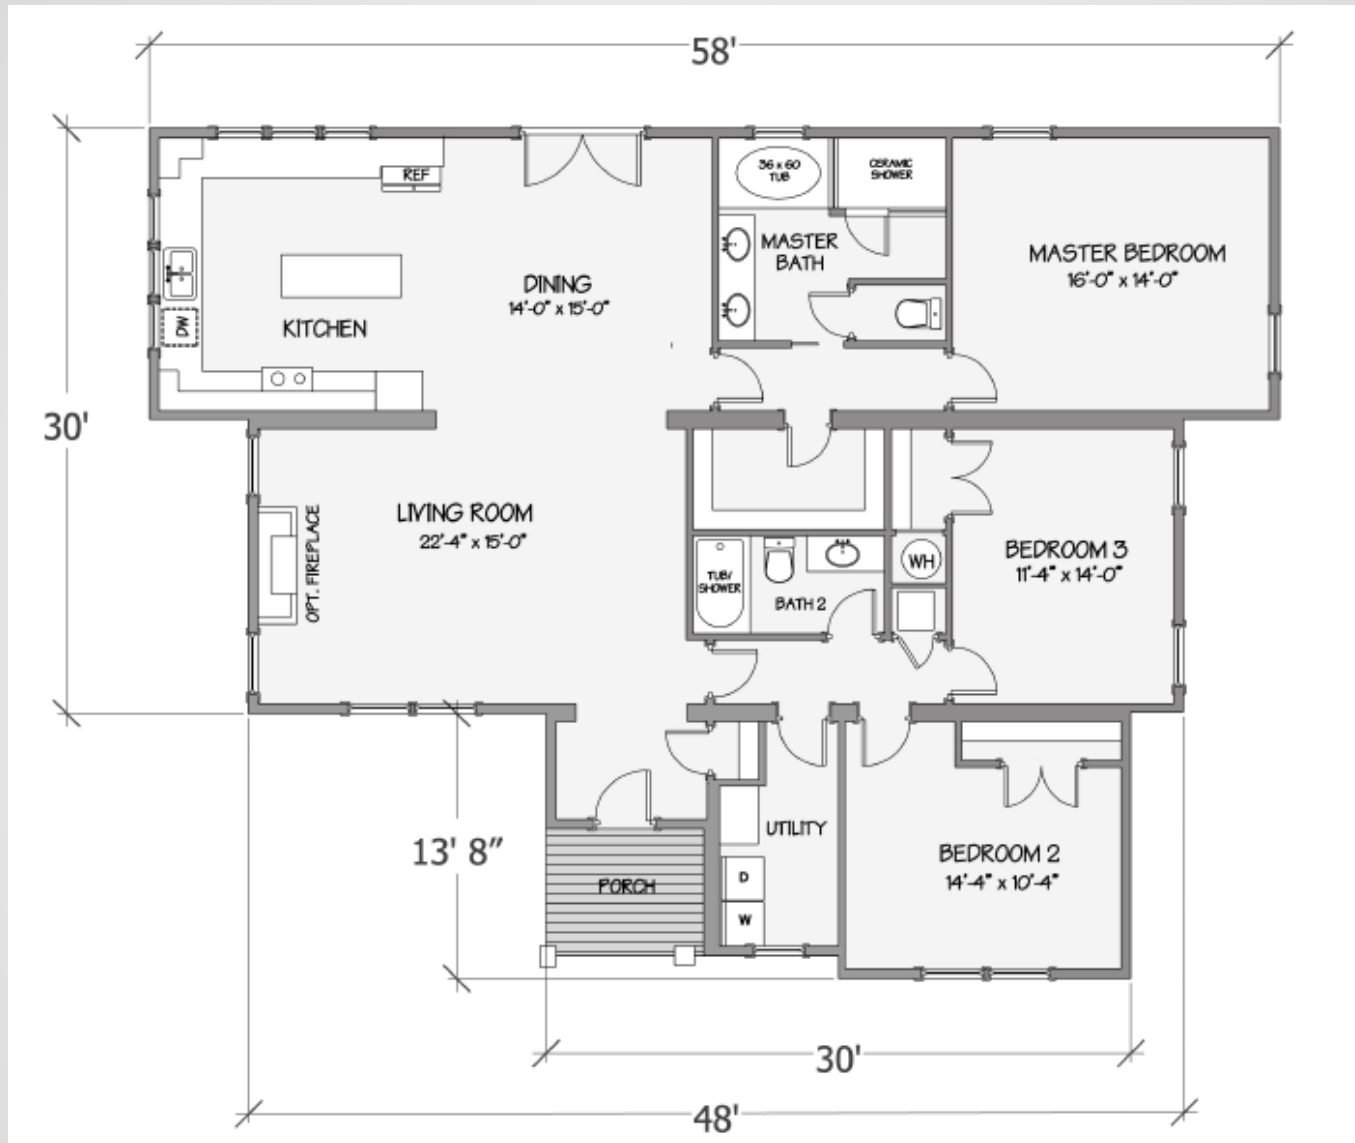

Manor Collection - Nandina IV

Due to continuous product improvement, specifications and finish options are subject to change without notice. The square footage and other dimensions are approximate. Renderings are often shown with optional features and upgrades that can be added at additional cost.

Manor Collection - Nandina IV

5115-62-3-47 3BR/2BA 1985 TSF / 1931 HSF

Due to continuous product improvement, specifications and finish options are subject to change without notice. The square footage and other dimensions are approximate. Renderings are often shown with optional features and upgrades that can be added at additional cost.